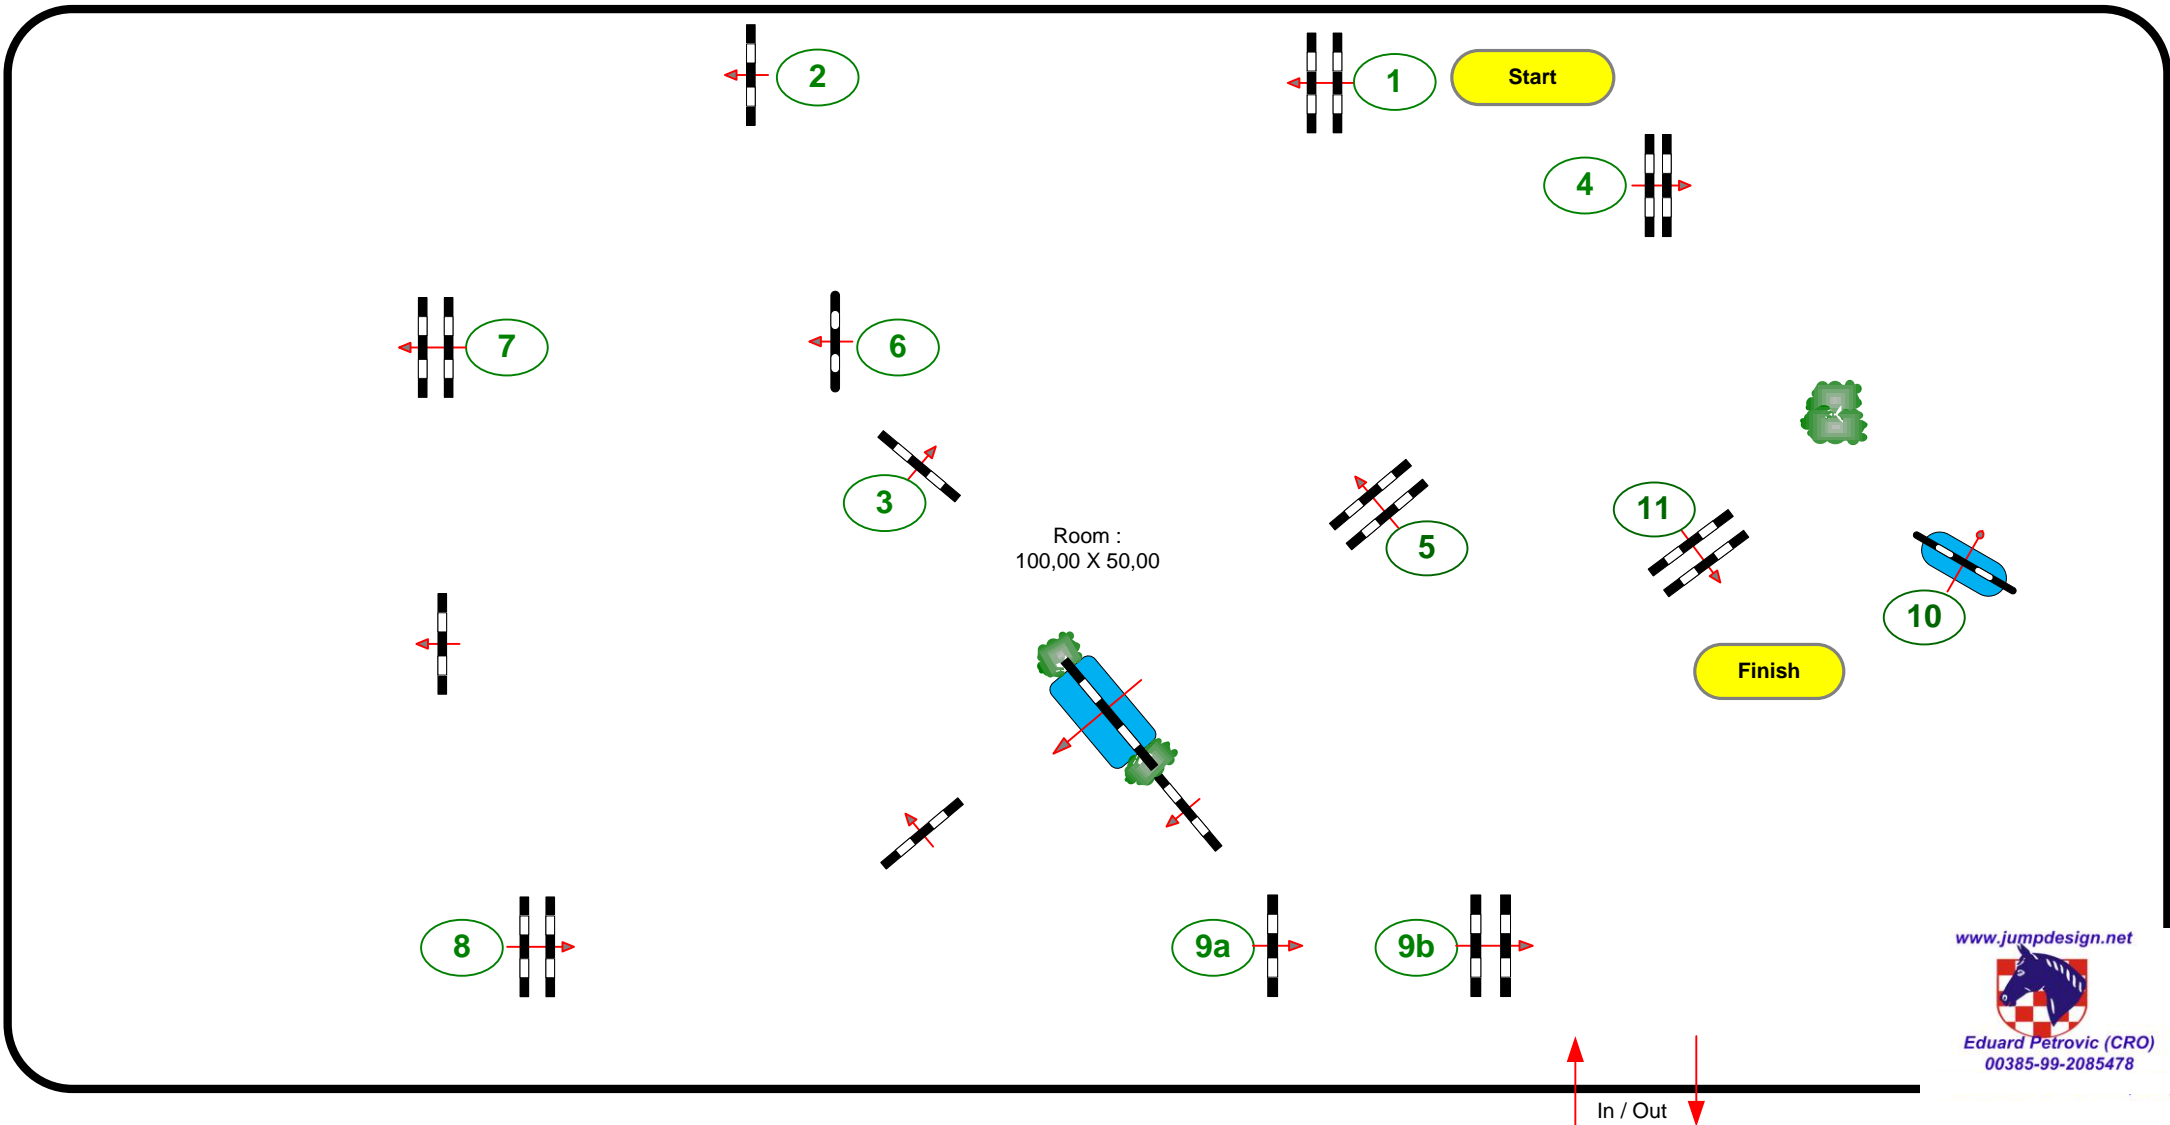

Class No:
I

CSI**-W / CSIJ-A LIPICA – 2010

CENTRAL EUROPEAN LEAGUE FEI WORLD CUP / EUROPEAN CHAMPIONSHIP QUALIFICATION 2010
FOR JUNIORS AND YOUNG RIDERS

Little Tour Lipica 2010
Competition against the clock

04. June 2010
Friday

Table: A
National RG:
FEI RG / Art. 238.2.1
Height: 1,20 m

Speed: 350 m/min
Length: 420 m
Time allowed: 72 sec
Time limit: 144 sec

Obstacles: 1-11
Efforts: 12
Penalty sec:
Closed combination:

1st Jump-off:
Length: 0 m
Time allowed: 0 sec
Time limit: 0 sec

www.jumpdesign.net

Eduard Petrovic (CRO)
00385-99-2085478