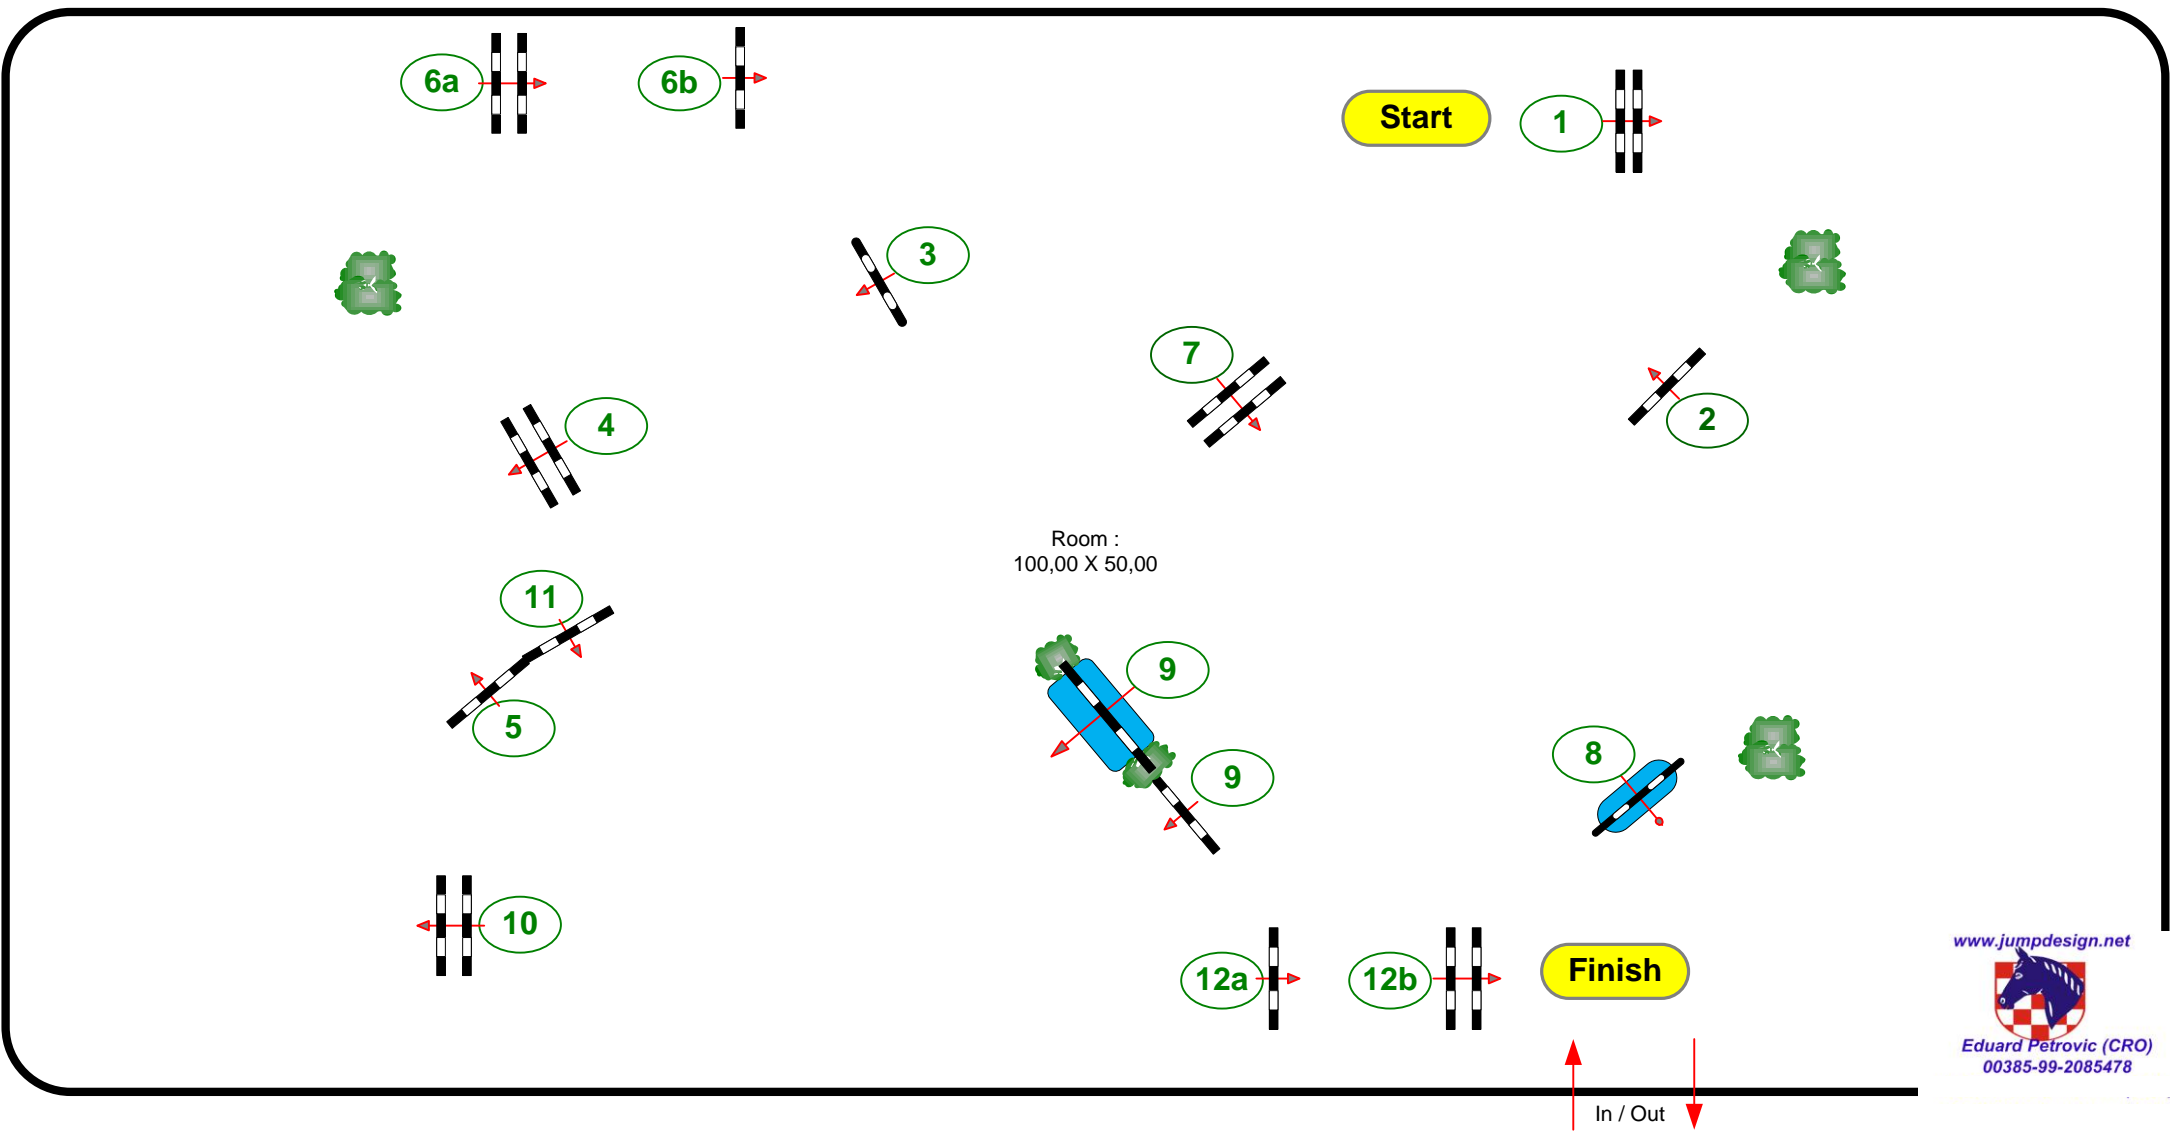

04. June 2010

Friday

Table: A
National RG:
FEI RG / Art. 238.2.1
Height: 1,30 m

Speed: 350 m/min
Length: 480 m
Time allowed: 83 sec
Time limit: 166 sec

Obstacles: 1-12
Efforts: 14
Penalty sec:
Closed combination:

1st Jump-off:
Length: 0 m
Time allowed: 0 sec
Time limit: 0 sec

www.jumpdesign.net

Eduard Petrovic (CRO)
00385-99-2085478