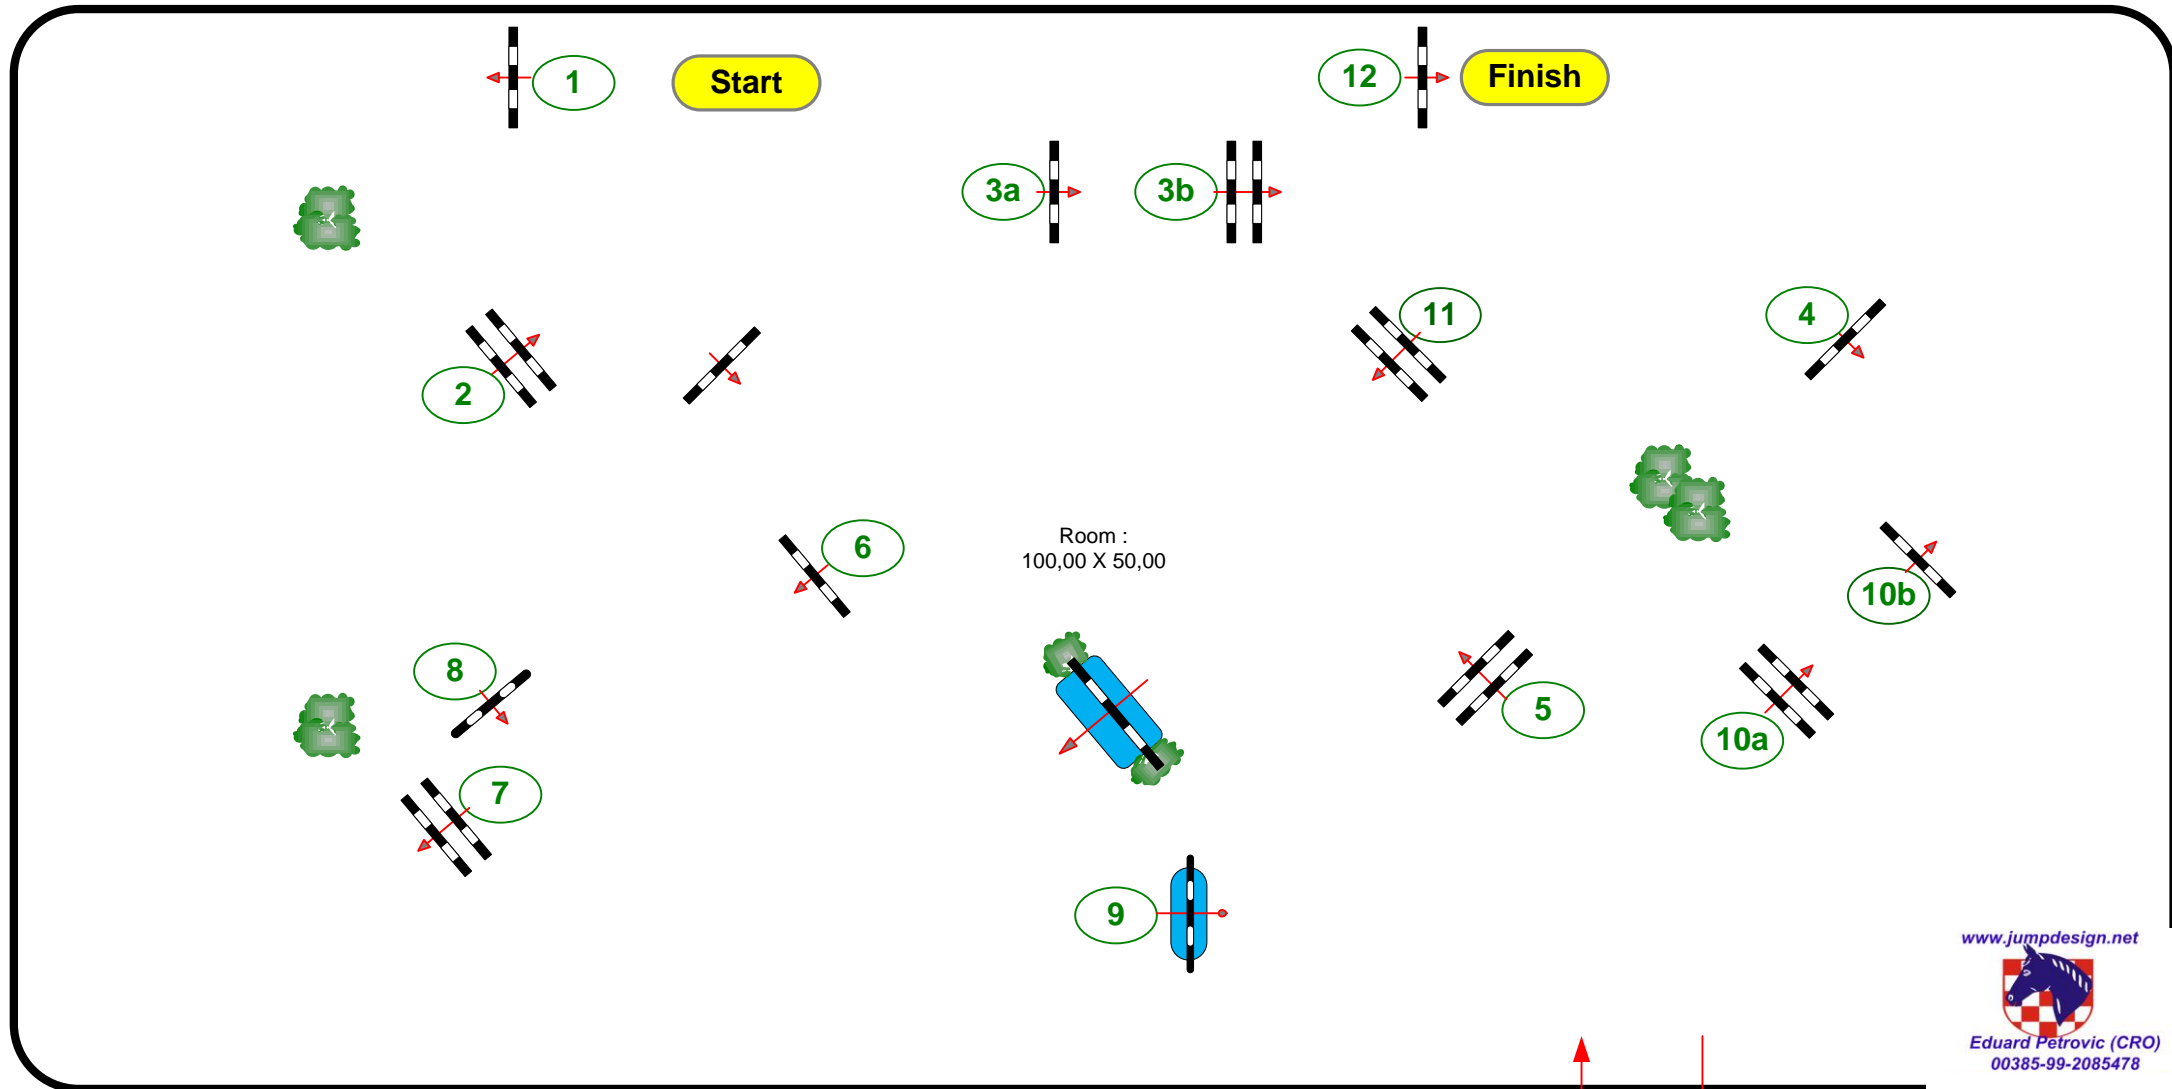

Class No:

6

CSI**-W / CSIJ-A LIPICA – 2010

CENTRAL EUROPEAN LEAGUE FEI WORLD CUP / EUROPEAN CHAMPIONSHIP QUALIFICATION 2010
FOR JUNIORS AND YOUNG RIDERS

Bronze Tour Lipica 2010
Competition against the clock

Table: A
National RG:
FEI RG / Art. 238.2.1
Height: 1,20 m

Speed: 350 m/min
Length: 450 m
Time allowed: 78 sec
Time limit: 156 sec

Obstacles: 1-12
Efforts: 14
Penalty sec:
Closed combination:

1st Jump-off:
Length: 0 m
Time allowed: 0 sec
Time limit: 0 sec

05. June 2010
Saturday

www.jumpdesign.net

Eduard Petrovic (CRO)
00385-99-2085478