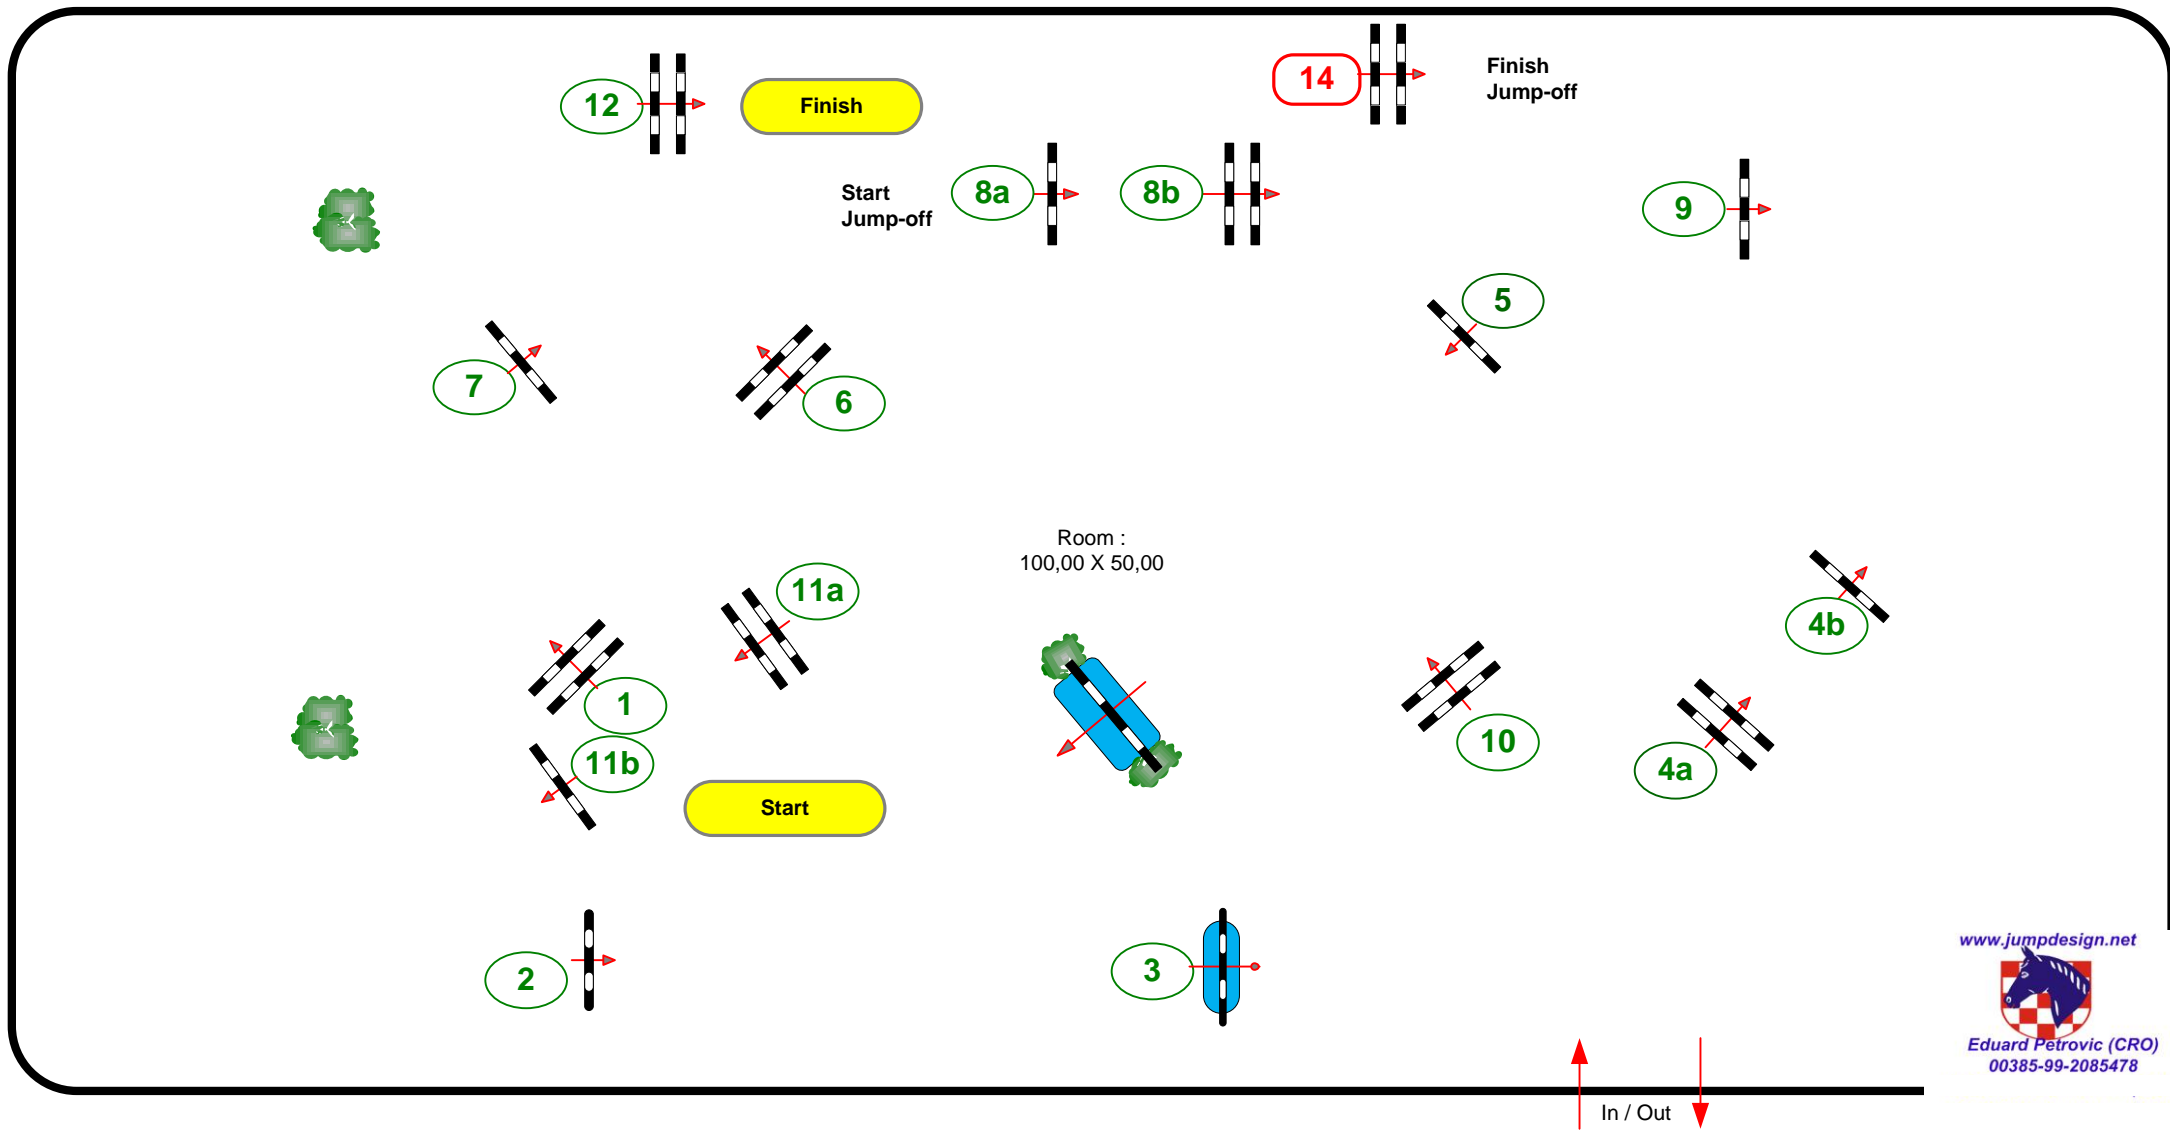

Class No:
10

CSI**-W / CSIJ-A LIPICA – 2010

CENTRAL EUROPEAN LEAGUE FEI WORLD CUP / EUROPEAN CHAMPIONSHIP QUALIFICATION 2010
FOR JUNIORS AND YOUNG RIDERS

Gold Tour Lipica 2010
2 nd qualification
430 year of the stud farm

05. June 2010
Friday

Table: A
National RG:
FEI RG / Art. 238.2.2.
Height: 1,45 m

Speed: 375 m/min
Length: 510 m
Time allowed: 82 sec
Time limit: 164 sec

Obstacles: 1-12
Efforts: 15
Penalty sec:
Closed combination:

1st Jump-off: **8b-9-10-3-4a+4b-5-14**
Length: 300 m
Time allowed: 48 sec
Time limit: 96 sec

www.jumpdesign.net

Eduard Petrovic (CRO)
00385-99-2085478