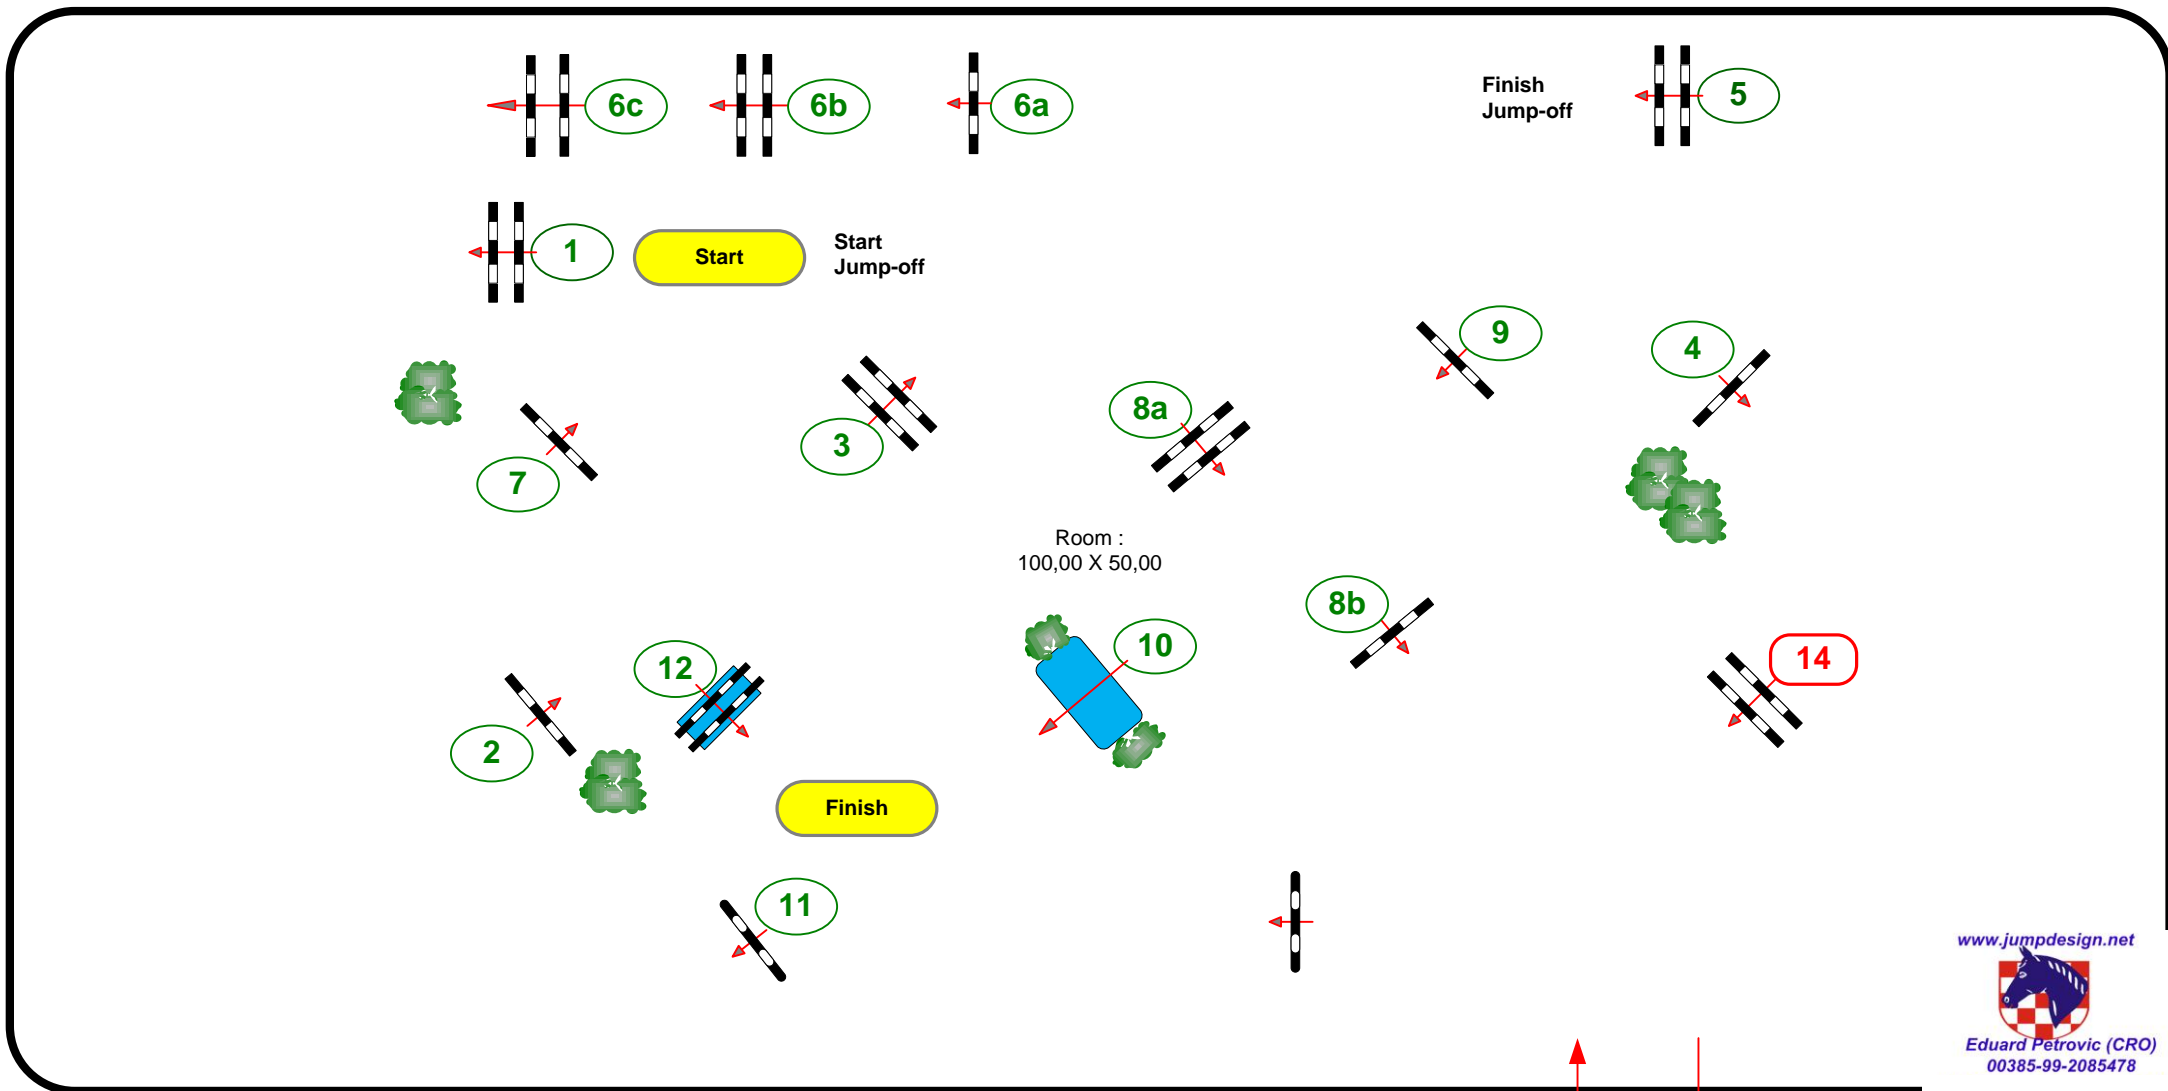

Class No:
13

CSI**-W / CSIJ-A LIPICA – 2010

CENTRAL EUROPEAN LEAGUE FEI WORLD CUP / EUROPEAN CHAMPIONSHIP QUALIFICATION 2010
FOR JUNIORS AND YOUNG RIDERS

Junior Grand Prix

Lipica 2010

06. June 2010
Sunday

Table: A
National RG:
FEI RG / Art. 238.2.2.
Height: 1,35 m

Speed: 350 m/min
Length: 530 m
Time allowed: 91 sec
Time limit: 182 sec

Obstacles: 1-12
Efforts: 15
Penalty sec:
Closed combination:

1st Jump-off: 1-7-8a+8b-14-4-5
Length: 360 m
Time allowed: 62 sec
Time limit: 124 sec