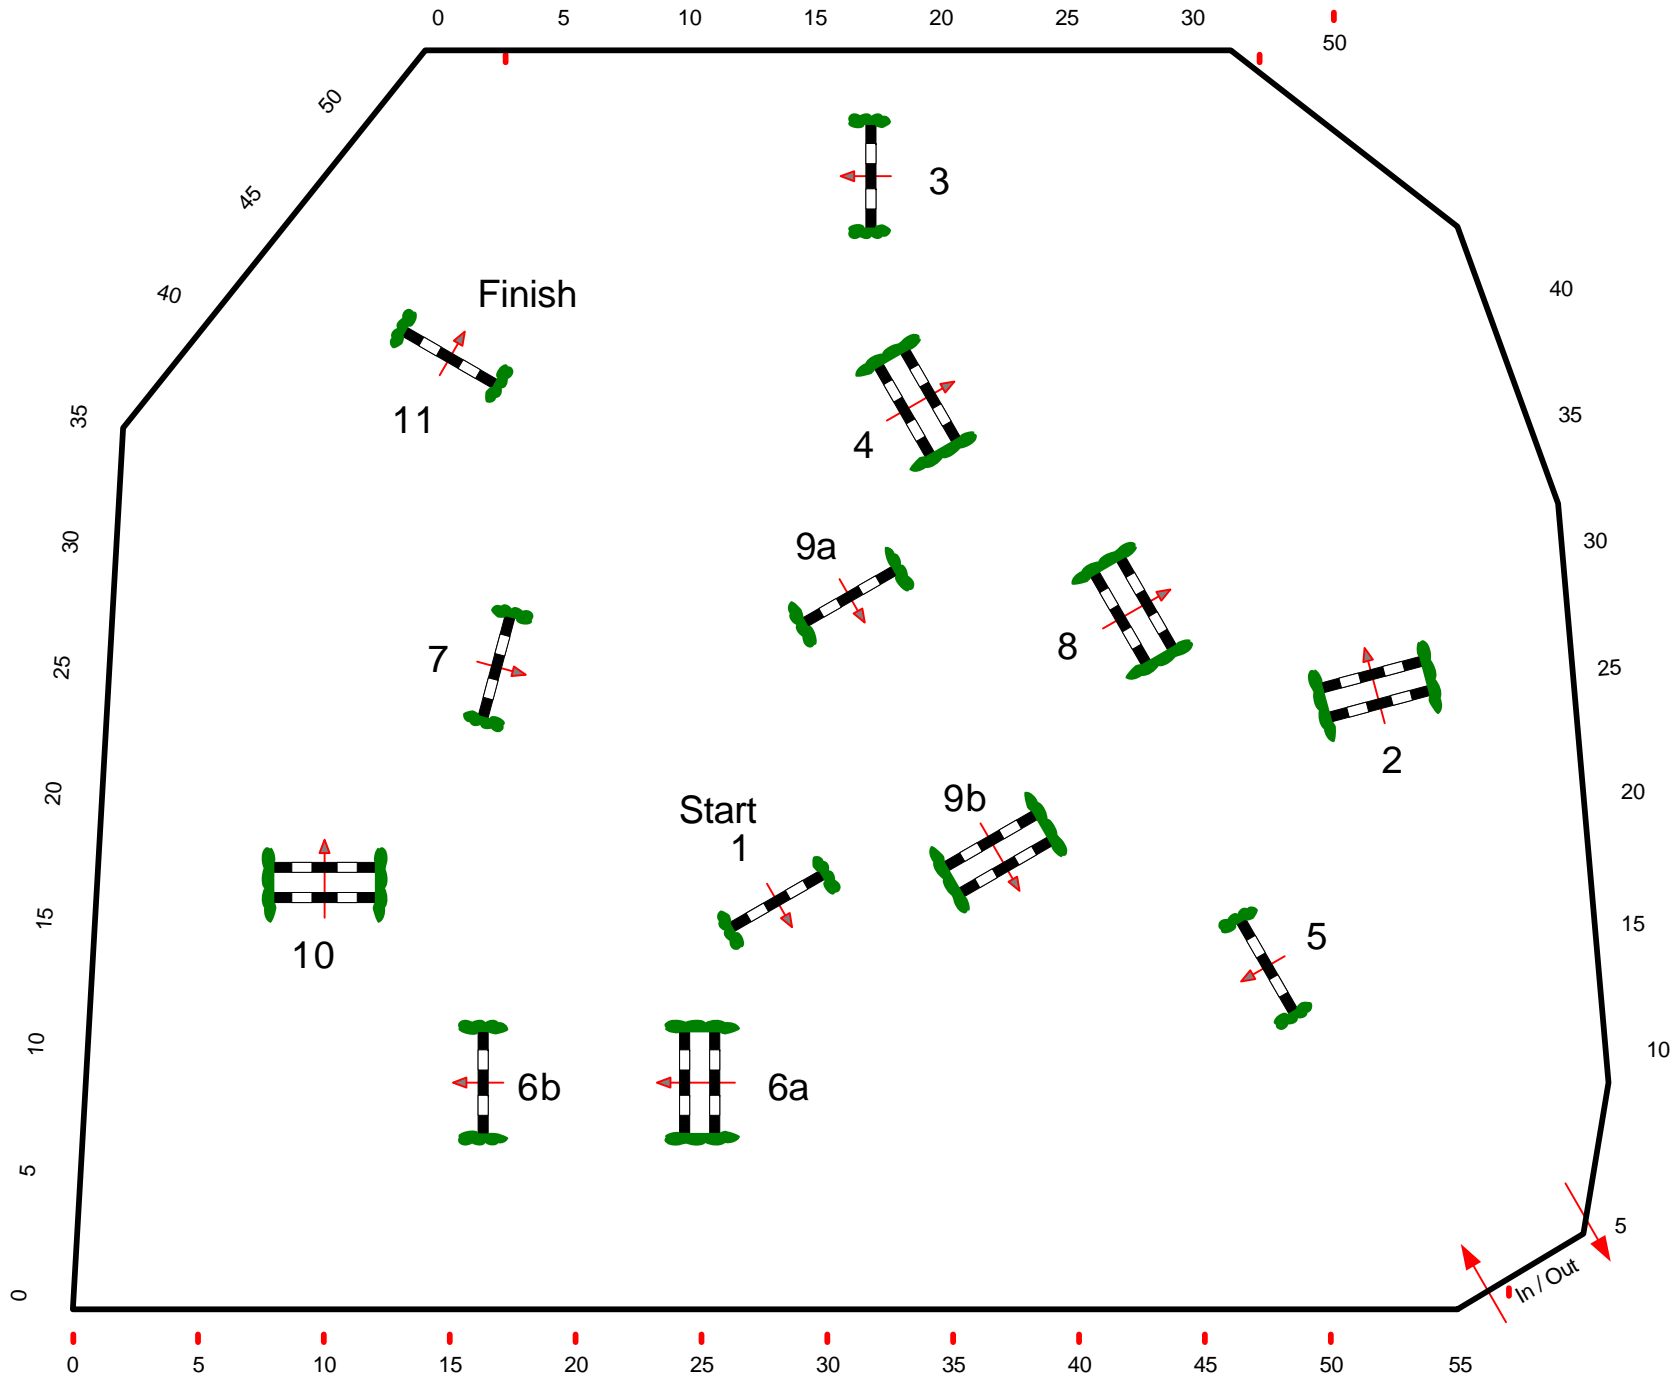

# CSI \*\*\* Maria Wörth - Reifnitz

2

**Class No.: 2**

**Silver Tour**

**Competition against the clock**

**Donnerstag, 24. Juni 2010**

Table: A

FEI RG / Art. 238.2.1

Height: 1,40 m

Speed: 350 m/min

Length: 430 m

Time allowed: 74 sec

Time limit: 148 sec

Obstacles: 11

Efforts: 13

Penalty sec

Closed combination:

1st Jump-off:

Length: 0 m

Time allowed: 0 sec

Time limit: 0 sec