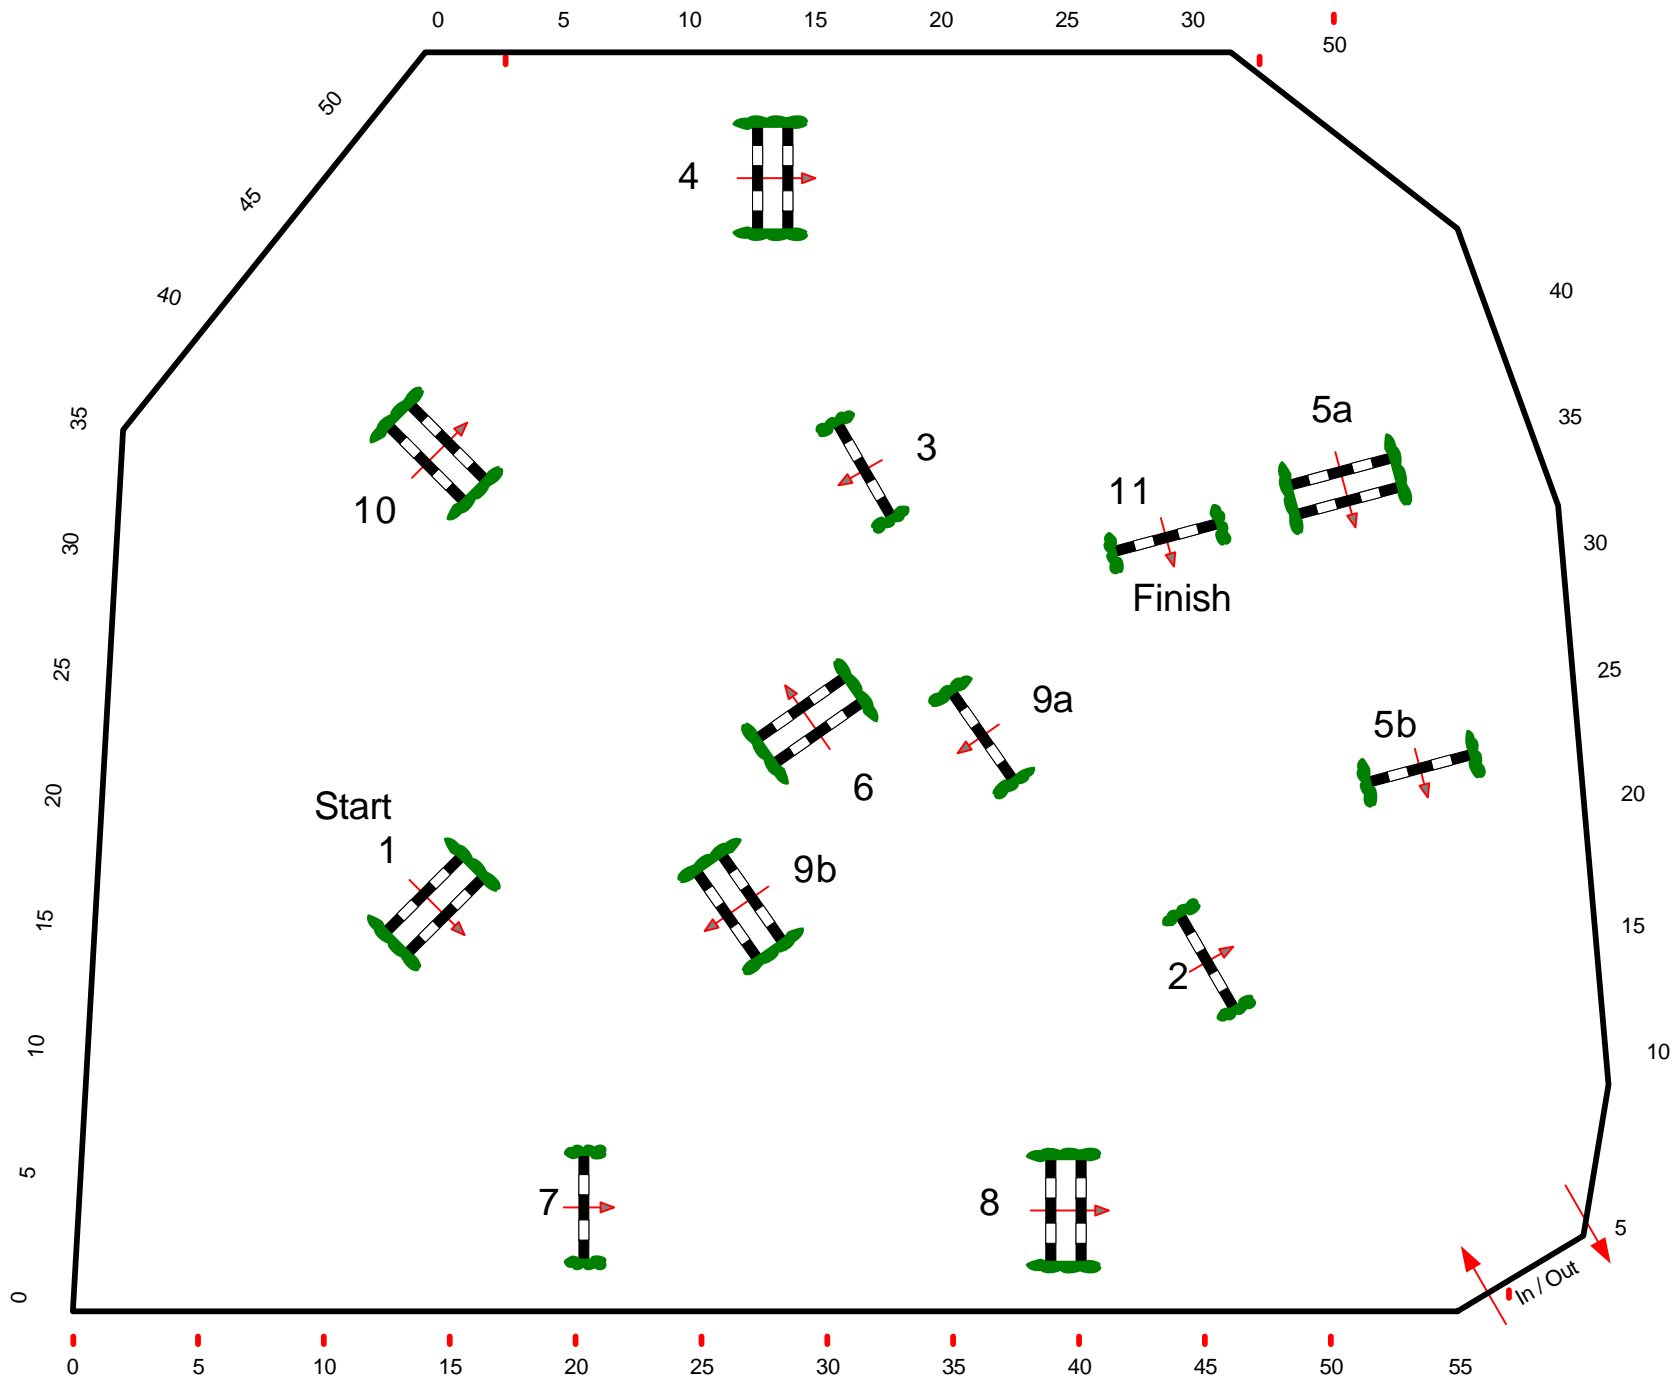

CSI *** Maria Wörth - Reifnitz

12-13-14

Class No.: 12 - 13 -14
VIP Tour
Competition against the clock
Samstag, 26. Juni 2010

Table: A
 FEI RG / Art. 238.2.1
 Height: 1,15 / 1,25 / 1,35 m
 Speed: 350 m/min
 Length: 480 m
 Time allowed: 83 sec
 Time limit: 166 sec
 Obstacles: 11
 Efforts: 13
 Penalty sec
 Closed combination:
 1st Jump-off:
 Length: 0 m
 Time allowed: 0 sec
 Time limit: 0 sec