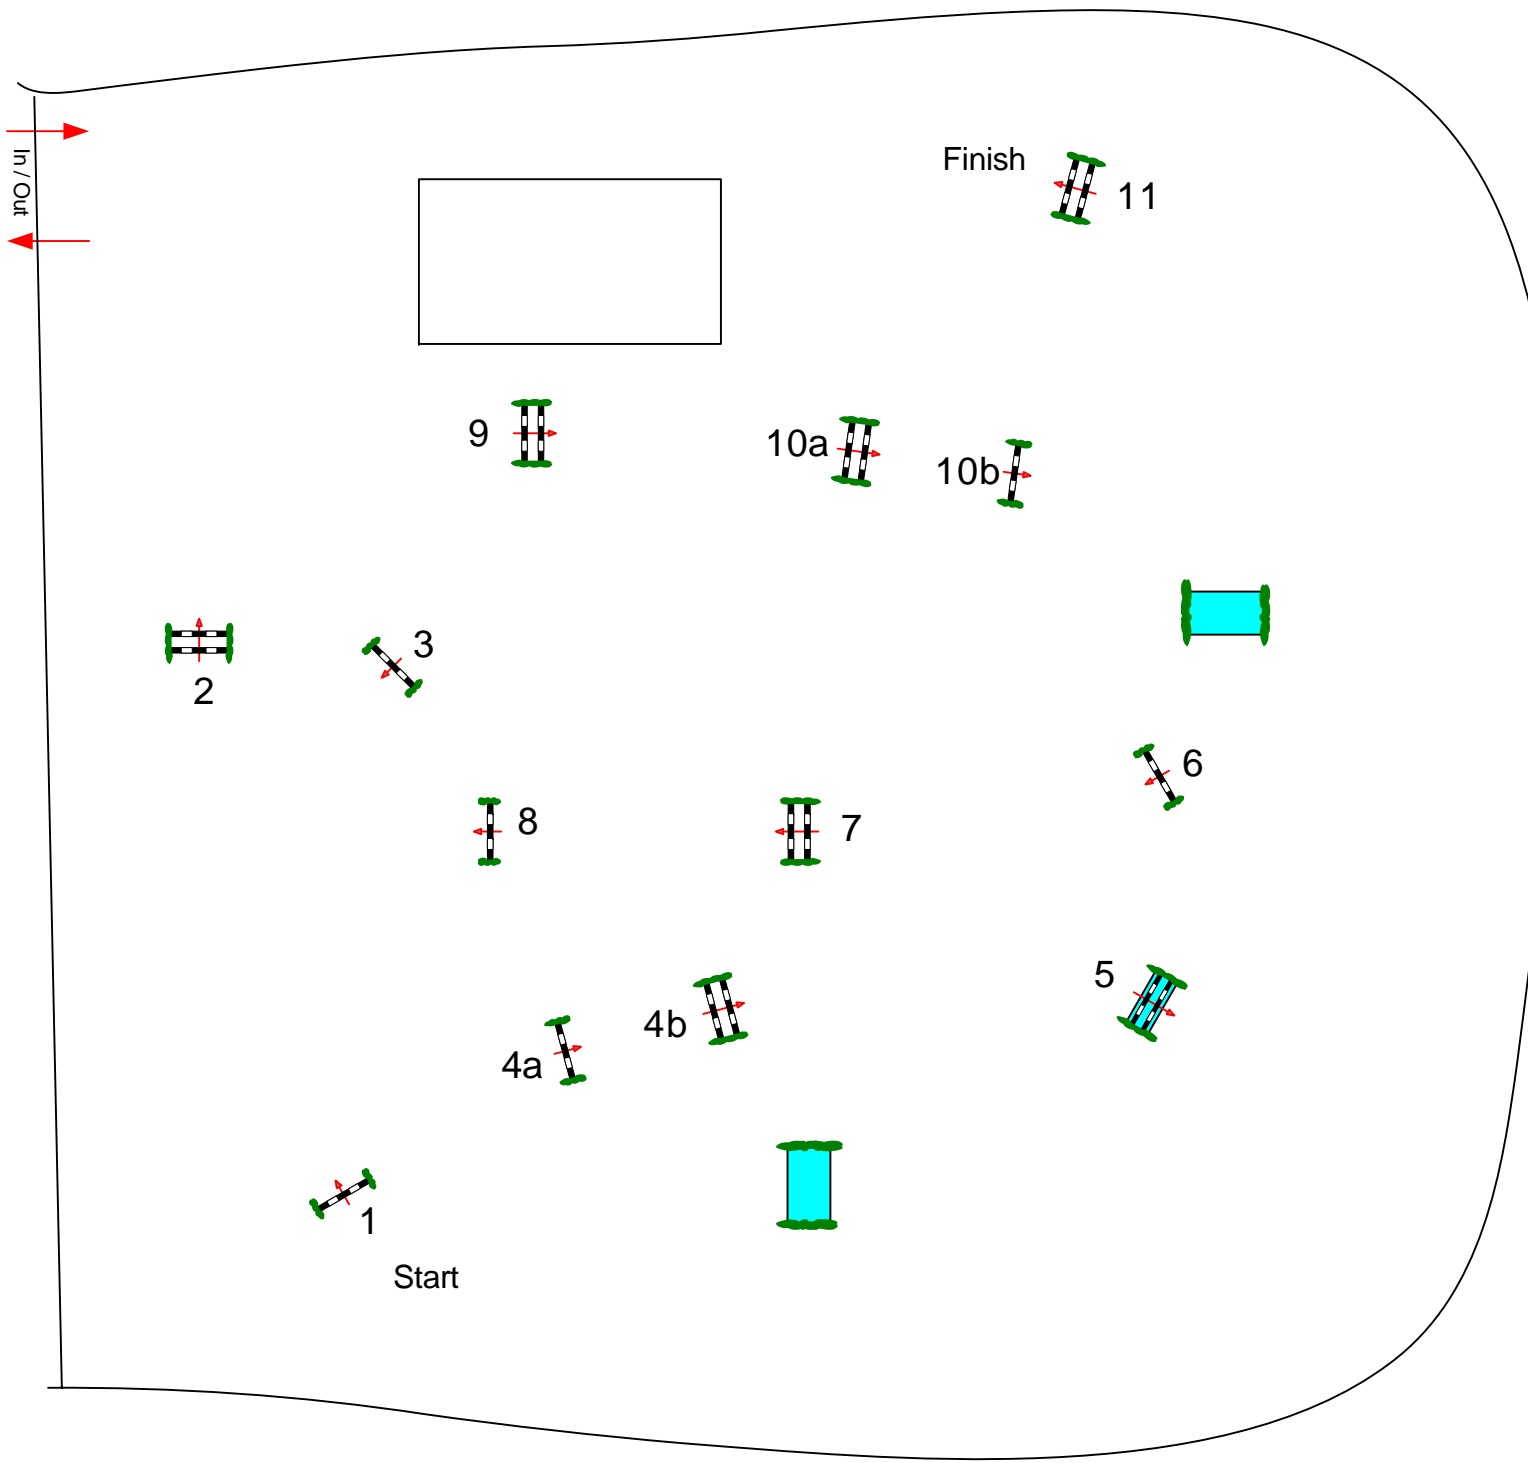

CSI*** CSIJYU25-A Milak
Wr. Neustadt

2

Class No.: 2

Platin Tour

Competition against the clock

Donnerstag, 01. Juli 2010

Start: 10:30

Table: A

FEI RG / Art. 238.2.1

Height: 1,40 m

Speed: 350 m/min

Length: 430 m

Time allowed: 74 sec

Time limit: 148 sec

Obstacles: 11

Efforts: 13

Penalty sec

Closed combination:

1st Jump-off:

Length: 0 m

Time allowed: 0 sec

Time limit: 0 sec

Course Designer

Georg Christoph Bödicker