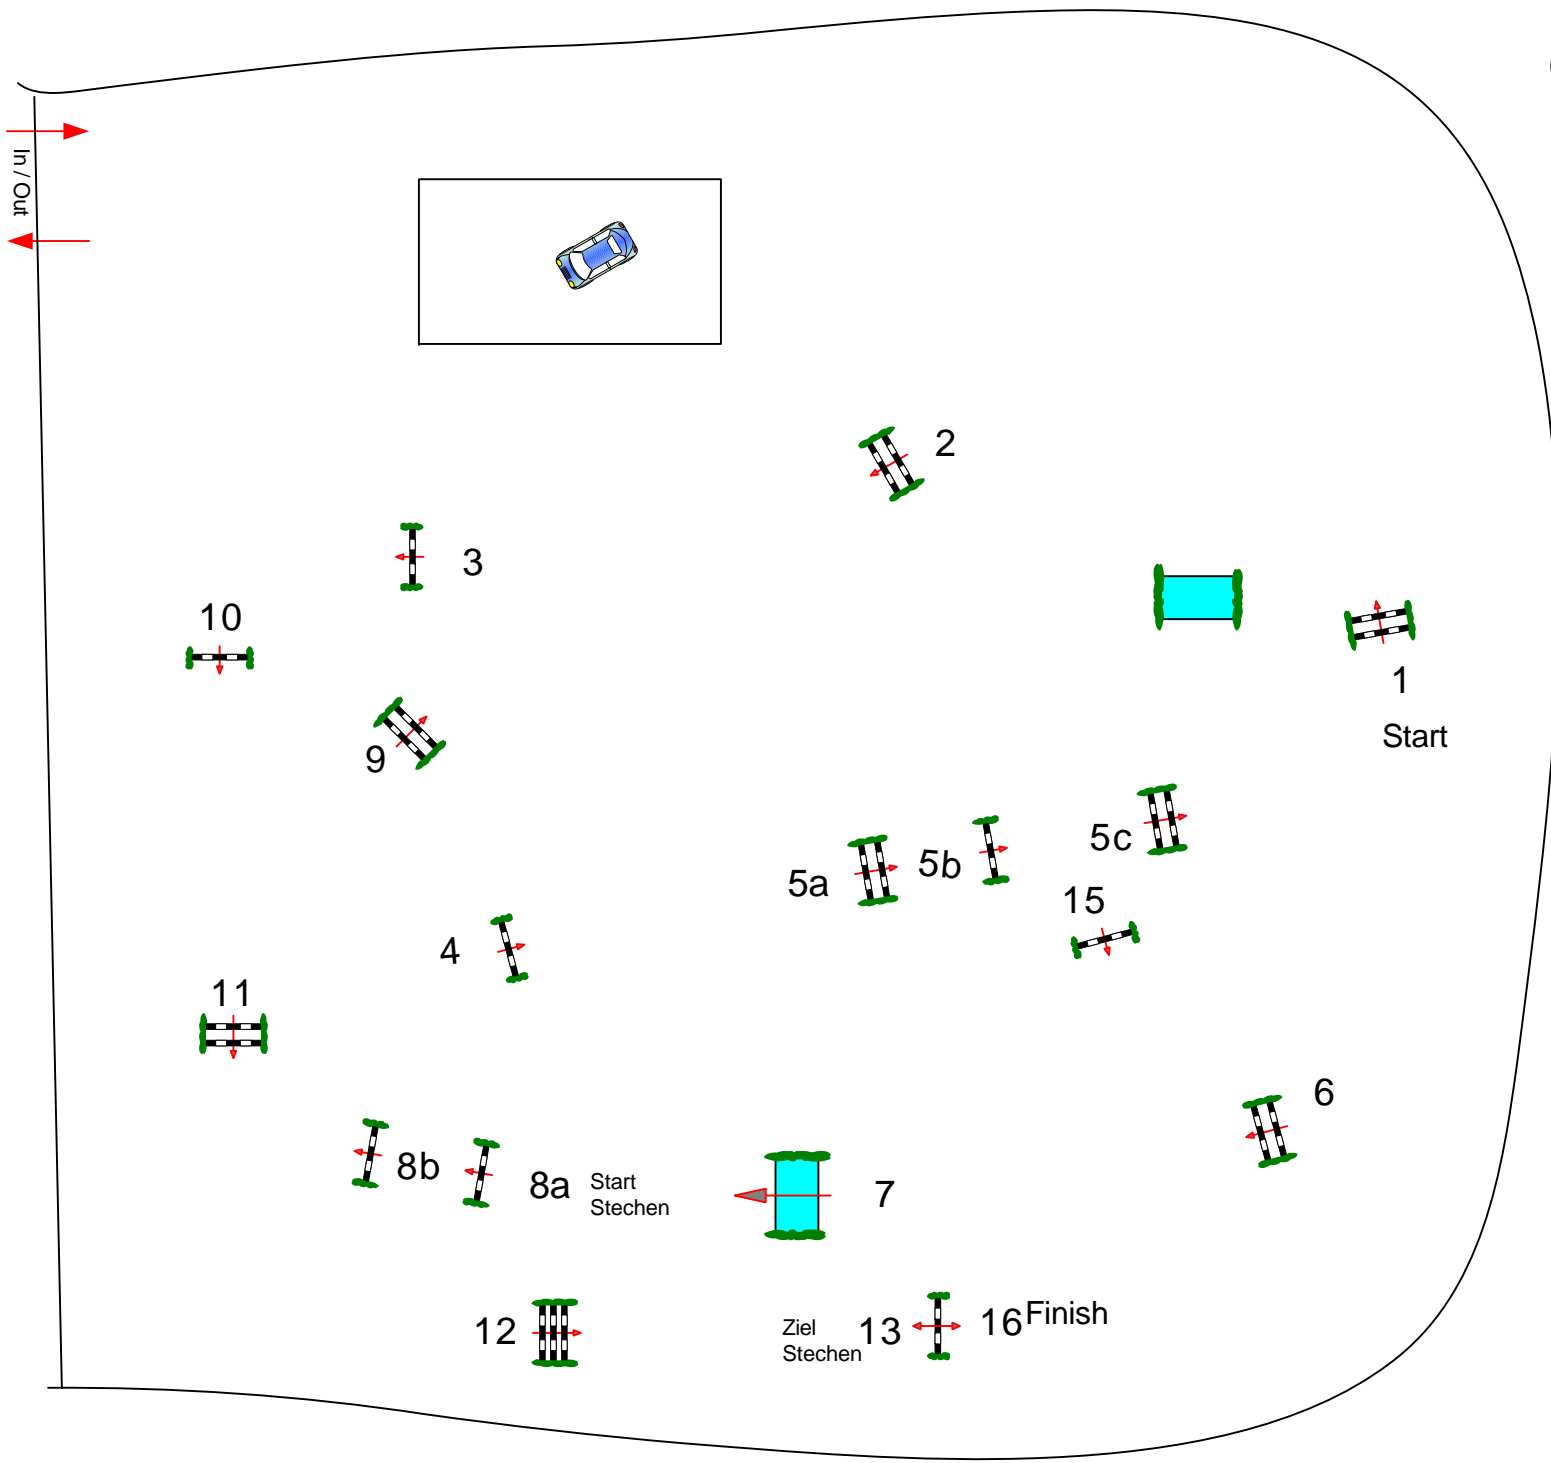

CSI\*\*\* CSIJYU25-A Milak  
Wr. Neustadt

26

**Class No.: 26**

**Grand Prix**

**Competition with one jump-off**

**Sonntag, 04. Juli 2010**

**Start: 14:30**

Table: A

FEI RG / Art. 238.2.2

Height: 1,55 m

Speed: 375 m/min

Length: 500 m

Time allowed: 80 sec

Time limit: 160 sec

Obstacles: 12

Efforts: 15

Penalty sec

Closed combination:

1st Jump-off:

8a-9-15-1-2-5b-5c-16

Length: 370 m

Time allowed: 60 sec

Time limit: 120 sec

**Course Designer**