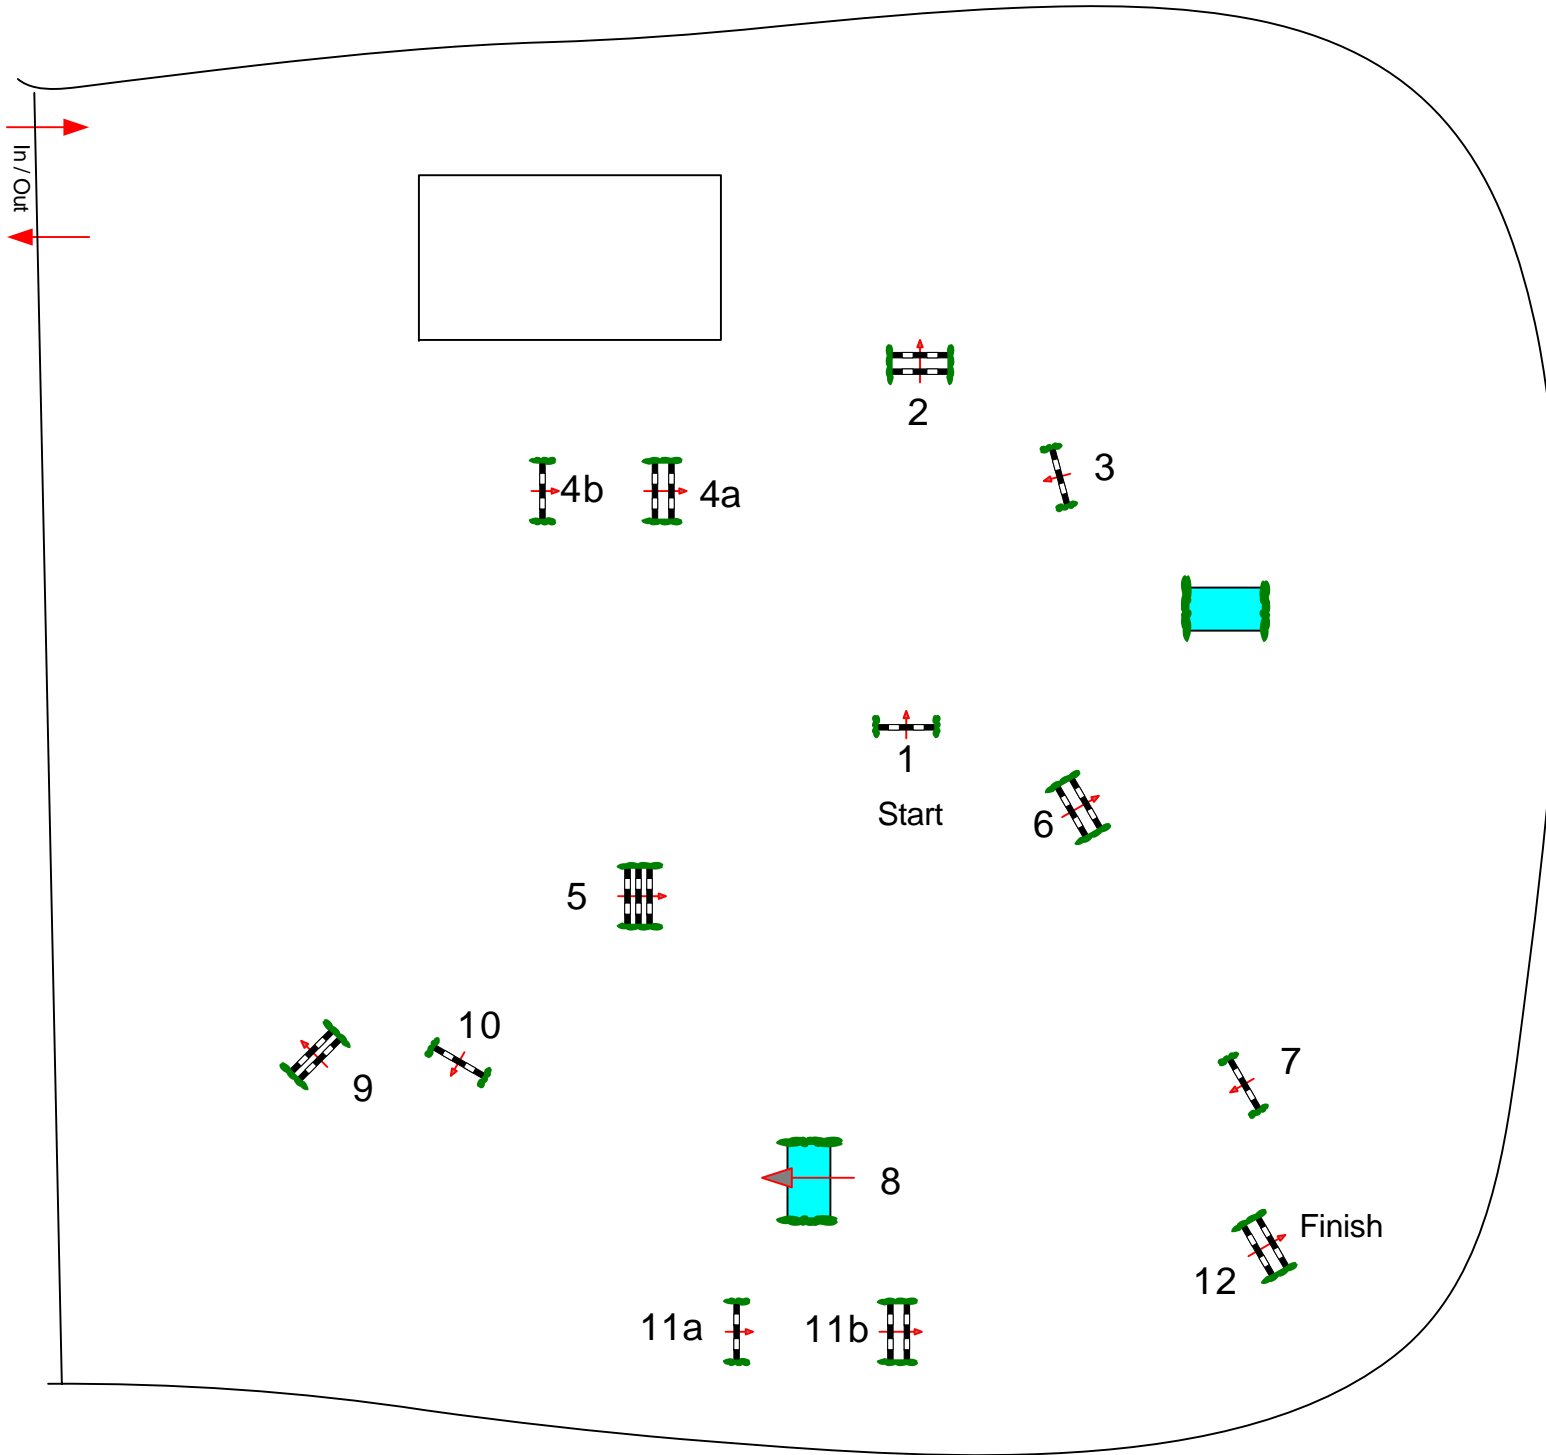

CSI\*\*\* CSIJYU25-A Milak  
Wr. Neustadt

6

**Class No.: 6**

**Diamant Tour**

**Competition against the clock**

**Donnerstag, 01. Juli 2010**

**Start: 17:45**

Table: A

FEI RG / Art. 238.2.1

Height: 1,45 m

Speed: 350 m/min

Length: 480 m

Time allowed: 83 sec

Time limit: 166 sec

Obstacles: 12

Efforts: 14

Penalty sec

Closed combination:

1st Jump-off:

Length: 0 m

Time allowed: 0 sec

Time limit: 0 sec

**Course Designer**

**Georg Christoph Bödicker**