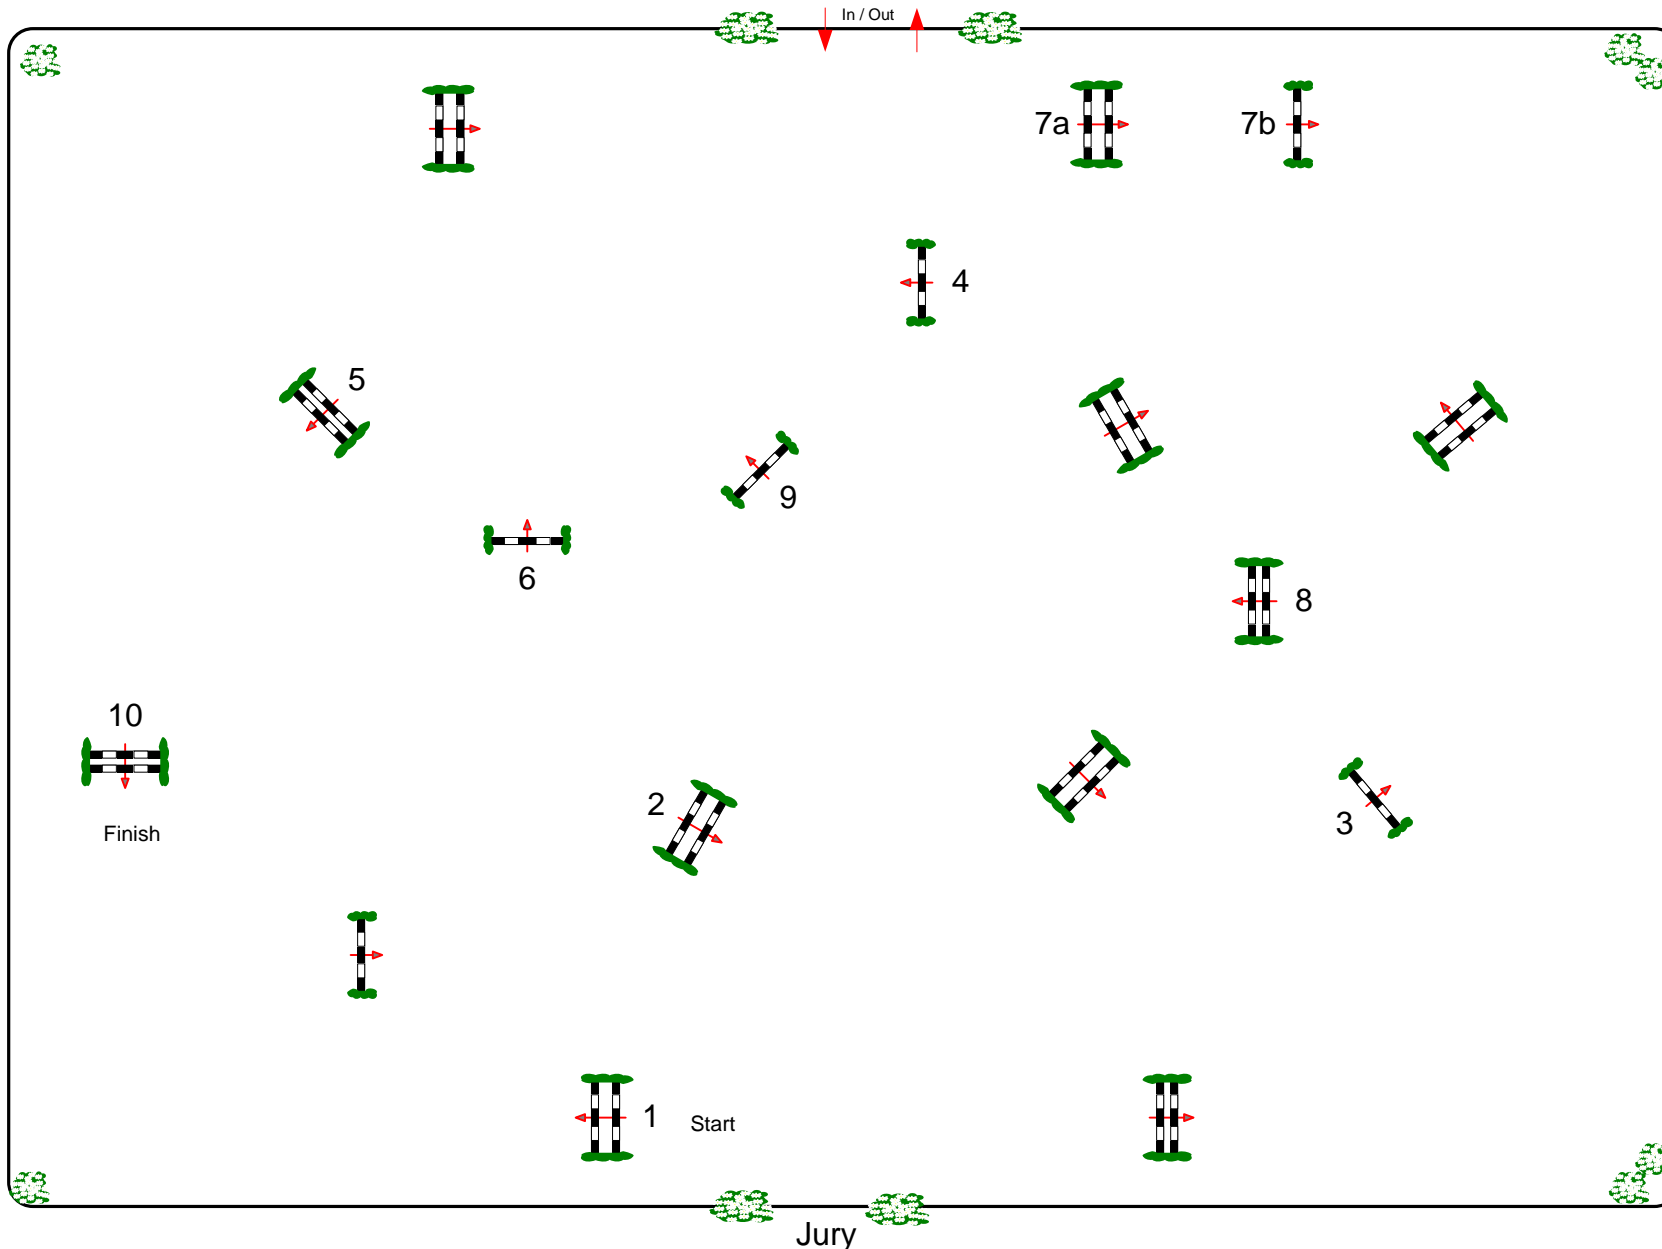

Internationales Dressur- und Spring-Festival Verden 2010

Class No.: 17-20-23

CSI Amateurs

Competition against the clock

Donnerstag, 5. August 2010

Start: 14:45

Table: A

National RG:

FEI RG / Art. 238.2.1

Height: 1,15-1,25-1,40 m

Speed: 350 m/min

Length: 420 m

Time allowed: 72 sec

Time limit: 144 sec

Obstacles: 10

Efforts: 11

Penalty sec

Closed combination:

1st Jump-off:

Length: 0 m

Time allowed: 0 sec

Time limit: 0 sec

Course Designer
Hans Sattler & Team