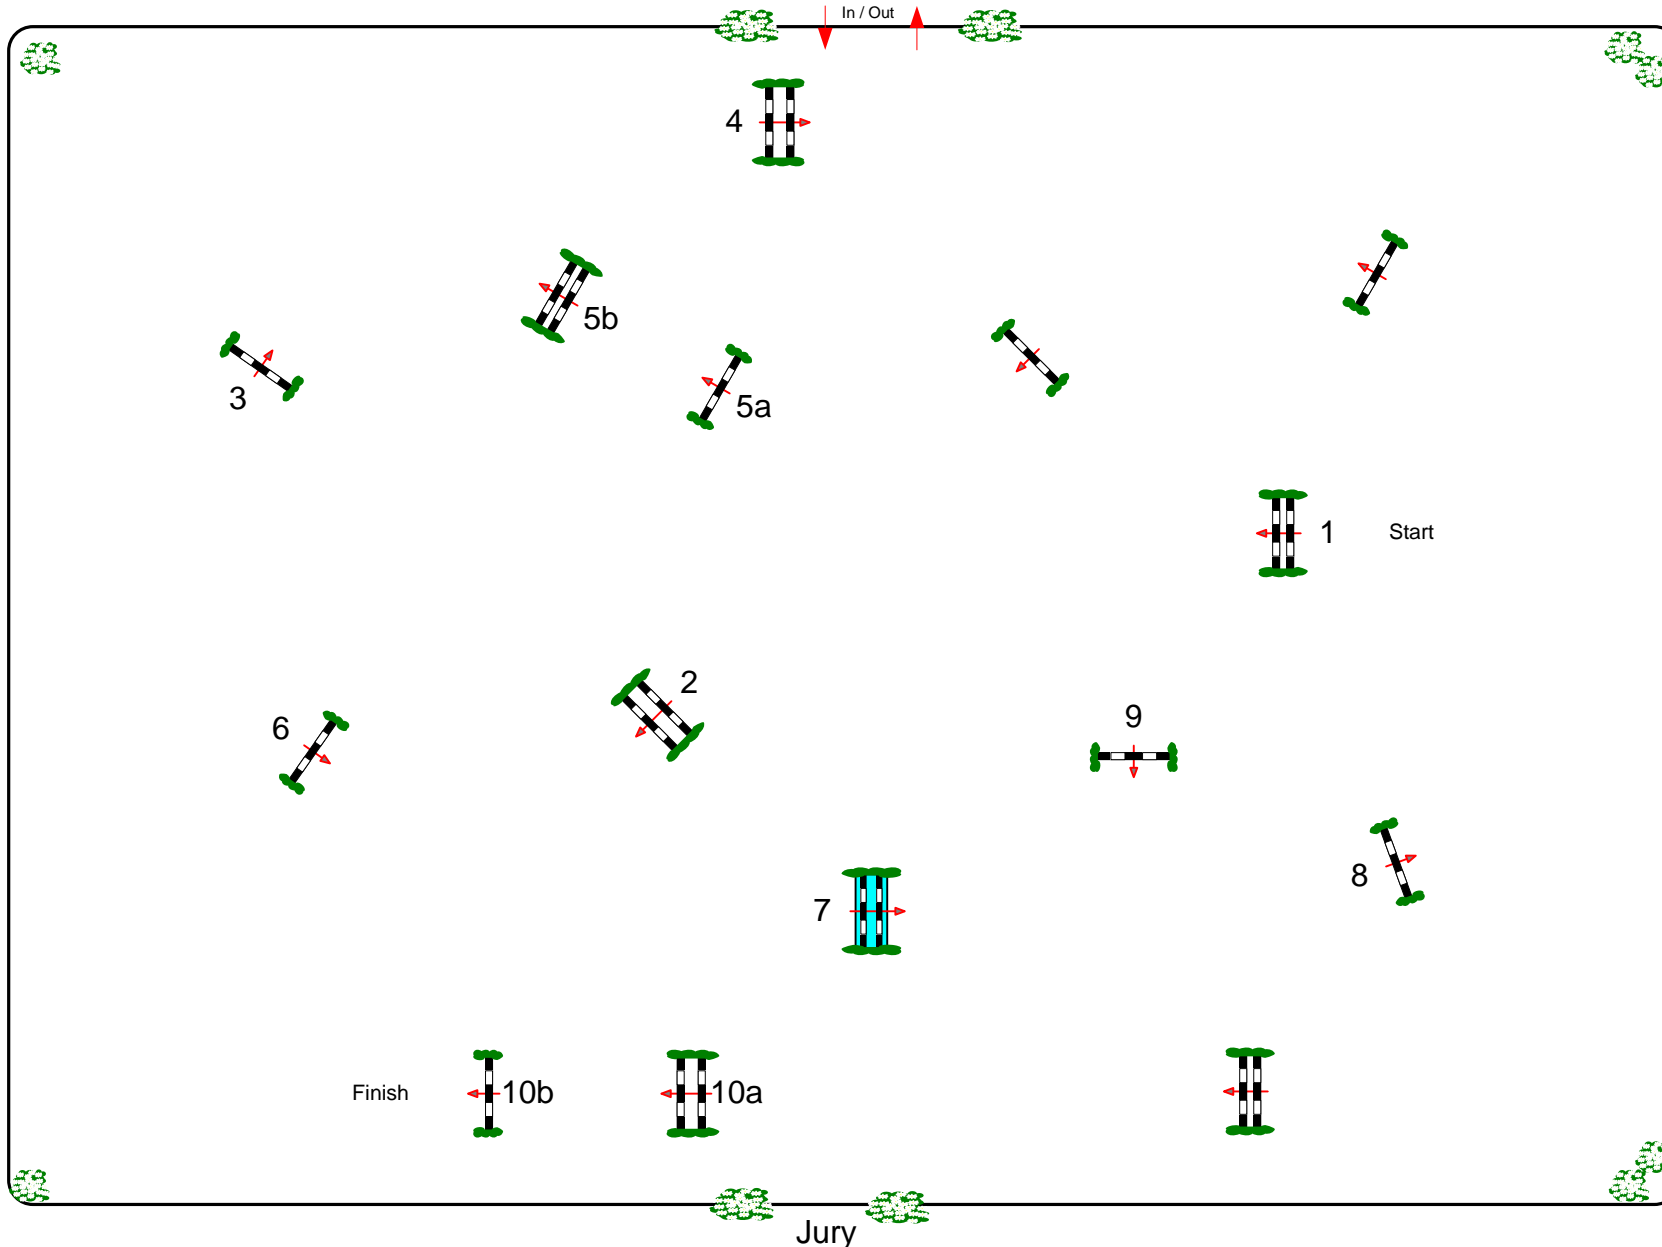

Internationales Dressur- und Spring-Festival Verden 2010

Class No.: 12

Opening Competition

Competition against the clock

Freitag, 6. August 2010

Start: 7:30

Table: A

National RG:

FEI RG / Art. 238.2.1

Height: 1,40 m

Speed: 350 m/min

Length: 400 m

Time allowed: 69 sec

Time limit: 138 sec

Obstacles: 10

Efforts: 12

Penalty sec

Closed combination:

1st Jump-off:

Length: 0 m

Time allowed: 0 sec

Time limit: 0 sec

Course Designer
Hans Sattler & Team