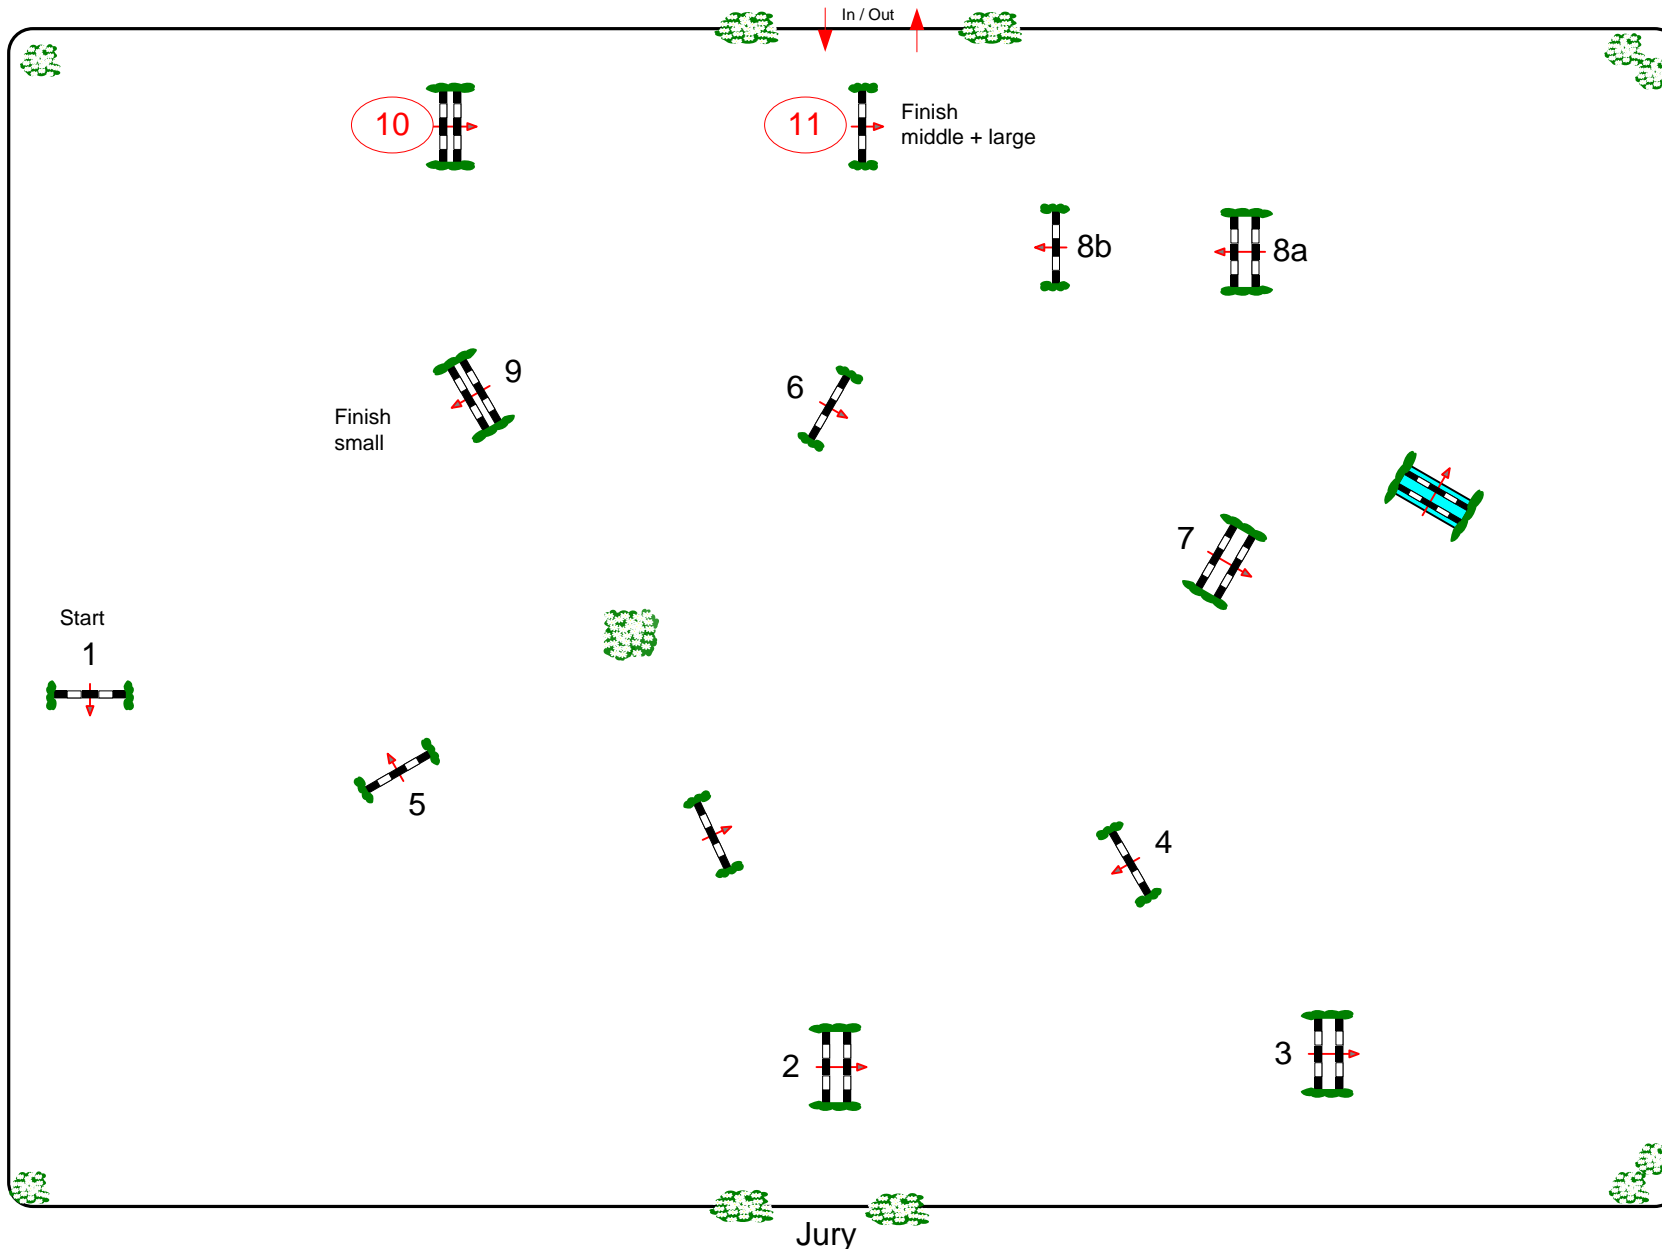

# Internationales Dressur- und Spring-Festival Verden 2010

Class No.: 18-21-24

CSI Amateurs

Competition against the clock

Freitag, 6. August 2010

Start: 16:15

Table: A

National RG:

FEI RG / Art. 238.2.1

Height: 1,15-1,25-1,40 m

Speed: 350 m/min

Length L: 380 m

Time allowed: 66 sec

Time limit: 132 sec

Obstacles: 9

Efforts: 10

Penalty sec

Closed combination:

Obstakles M+S:11/12

Length M+S: 420 m

Time allowed: 72 sec

Time limit: 144 sec

Course Designer  
Hans Sattler & Team