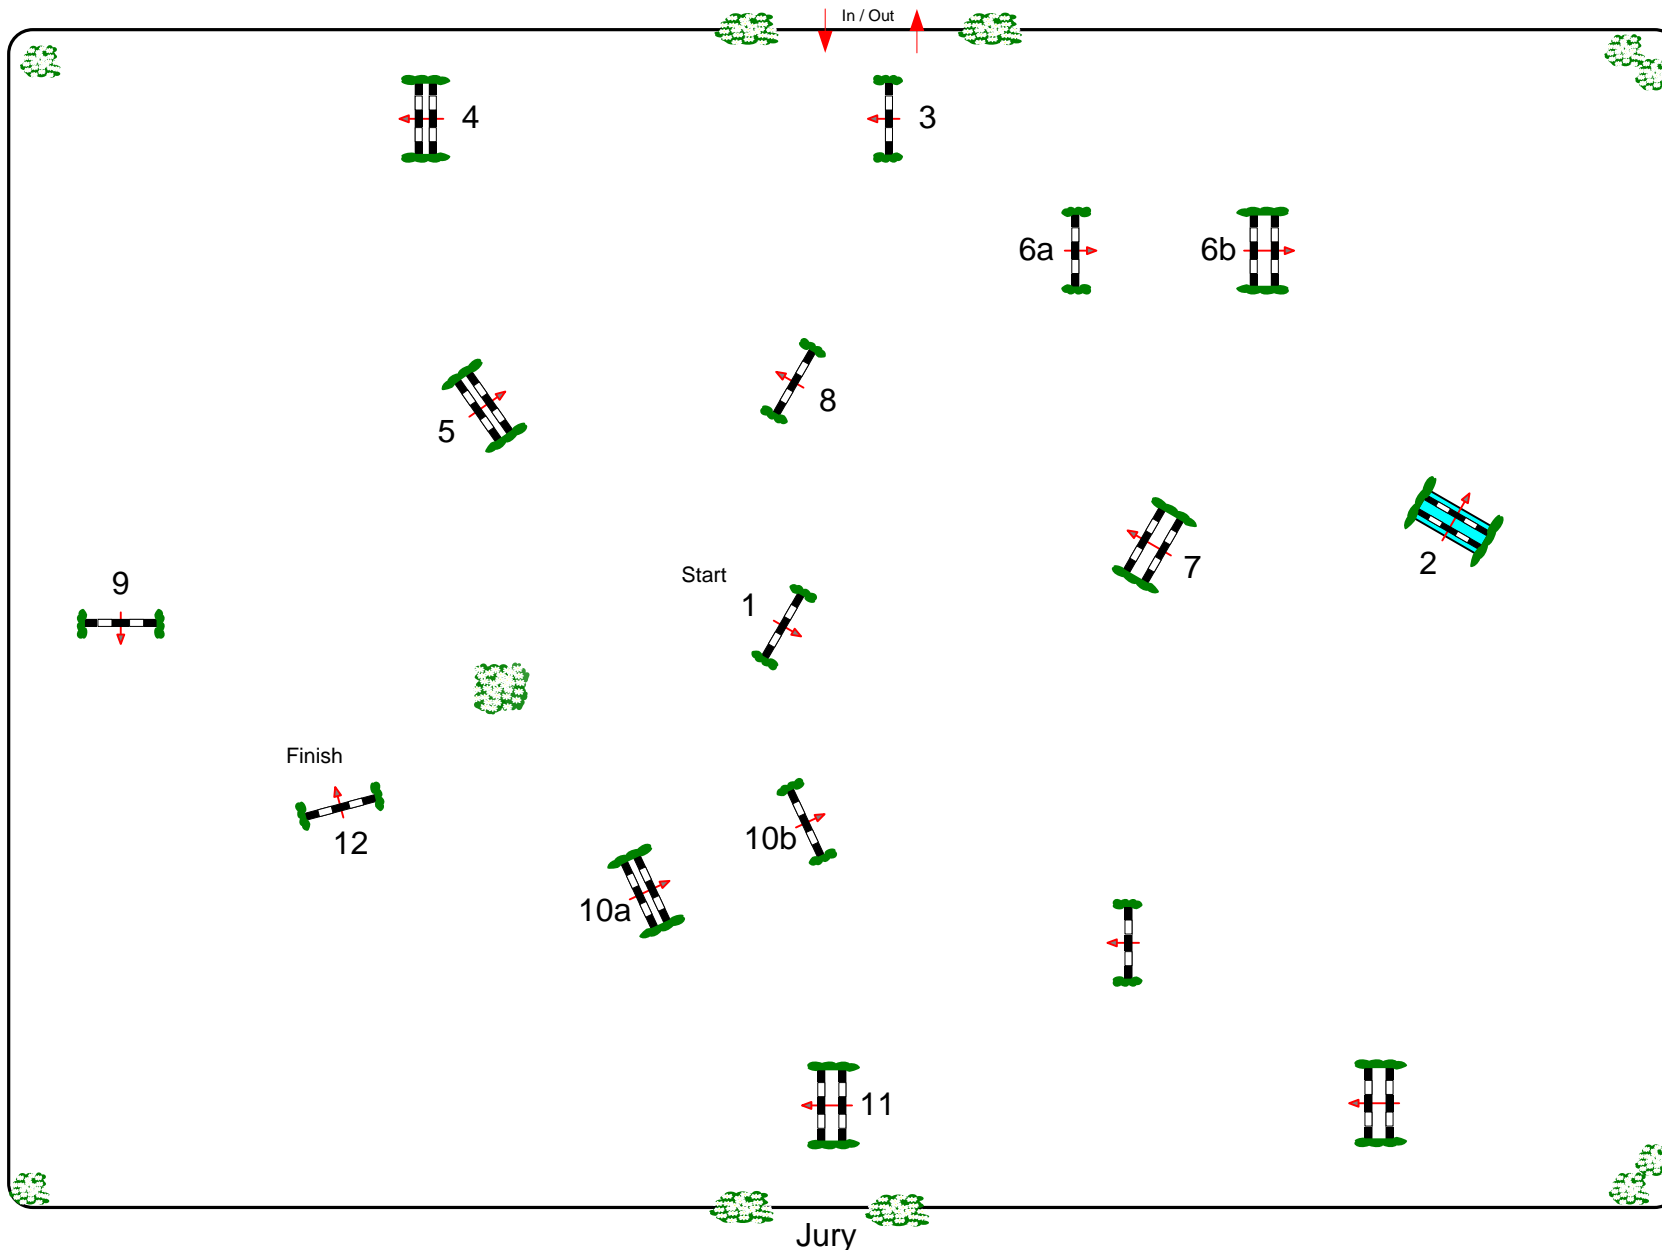

Internationales Dressur- und Spring-Festival Verden 2010

Class No.: 13

Medium Tour

Competition against the clock

Freitag, 6. August 2010

Start: 17:30

Table: A

National RG:

FEI RG / Art. 238.2.1

Height: 1,40 m

Speed: 350 m/min

Length: 440 m

Time allowed: 76 sec

Time limit: 152 sec

Obstacles: 12

Efforts: 14

Penalty sec

Closed combination:

1st Jump-off:

Length: 0 m

Time allowed: 0 sec

Time limit: 0 sec

Course Designer
Hans Sattler & Team