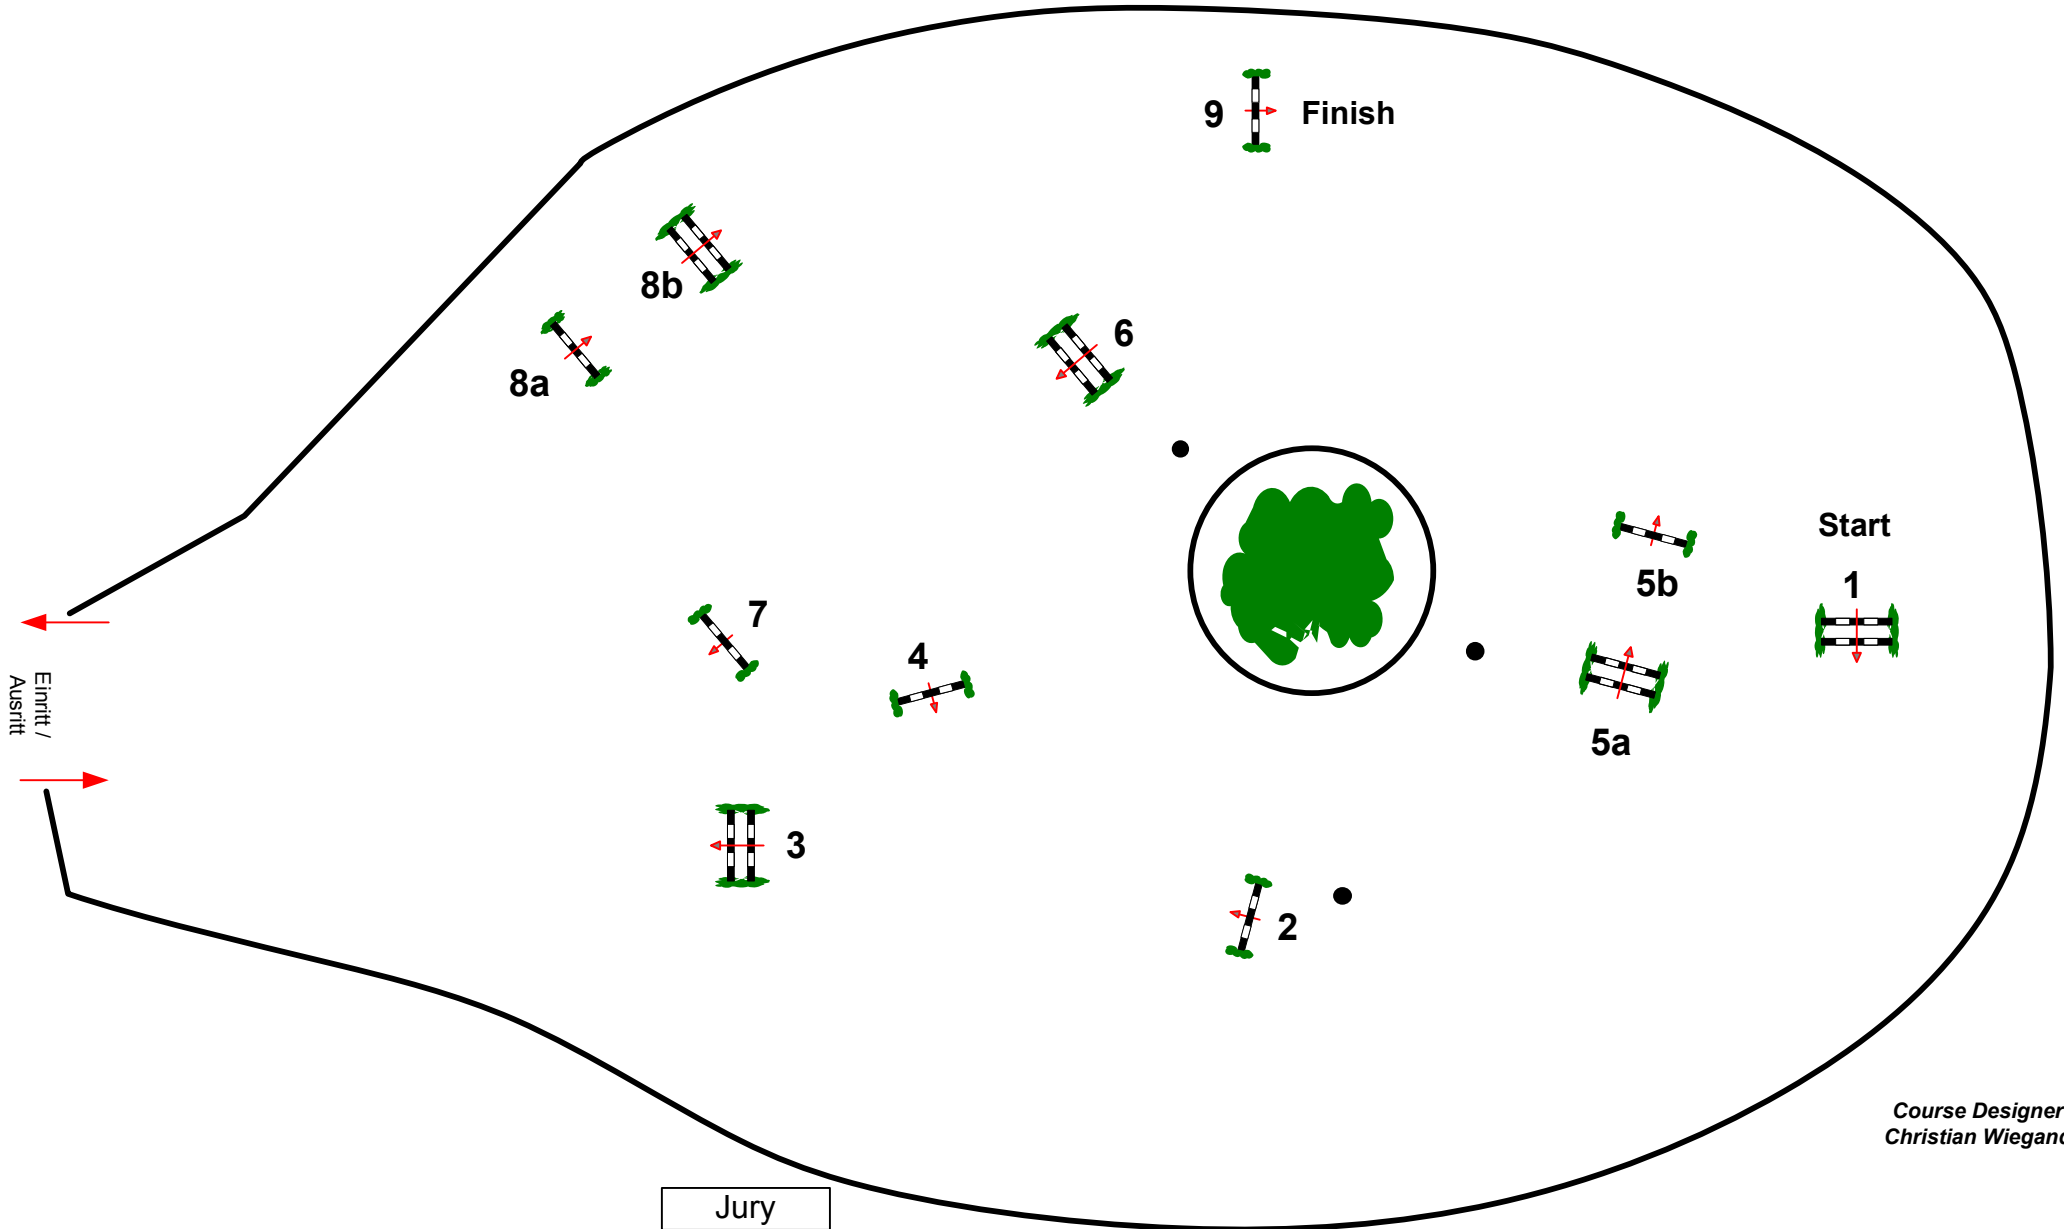

# CSI\*\*\*\*Paderborn 2010

Class No.: 25

Springferde Kl. M

Table: A  
National RG: 363,1  
FEI RG / Art.  
Height: 1,25 m

Speed: 350 m/min  
Length: 410 m  
Time allowed: 71 sec  
Time limit: 142 sec

Jump-off: 0  
Length: 0 m  
Time allowed: 0 sec  
Time limit: 0 sec