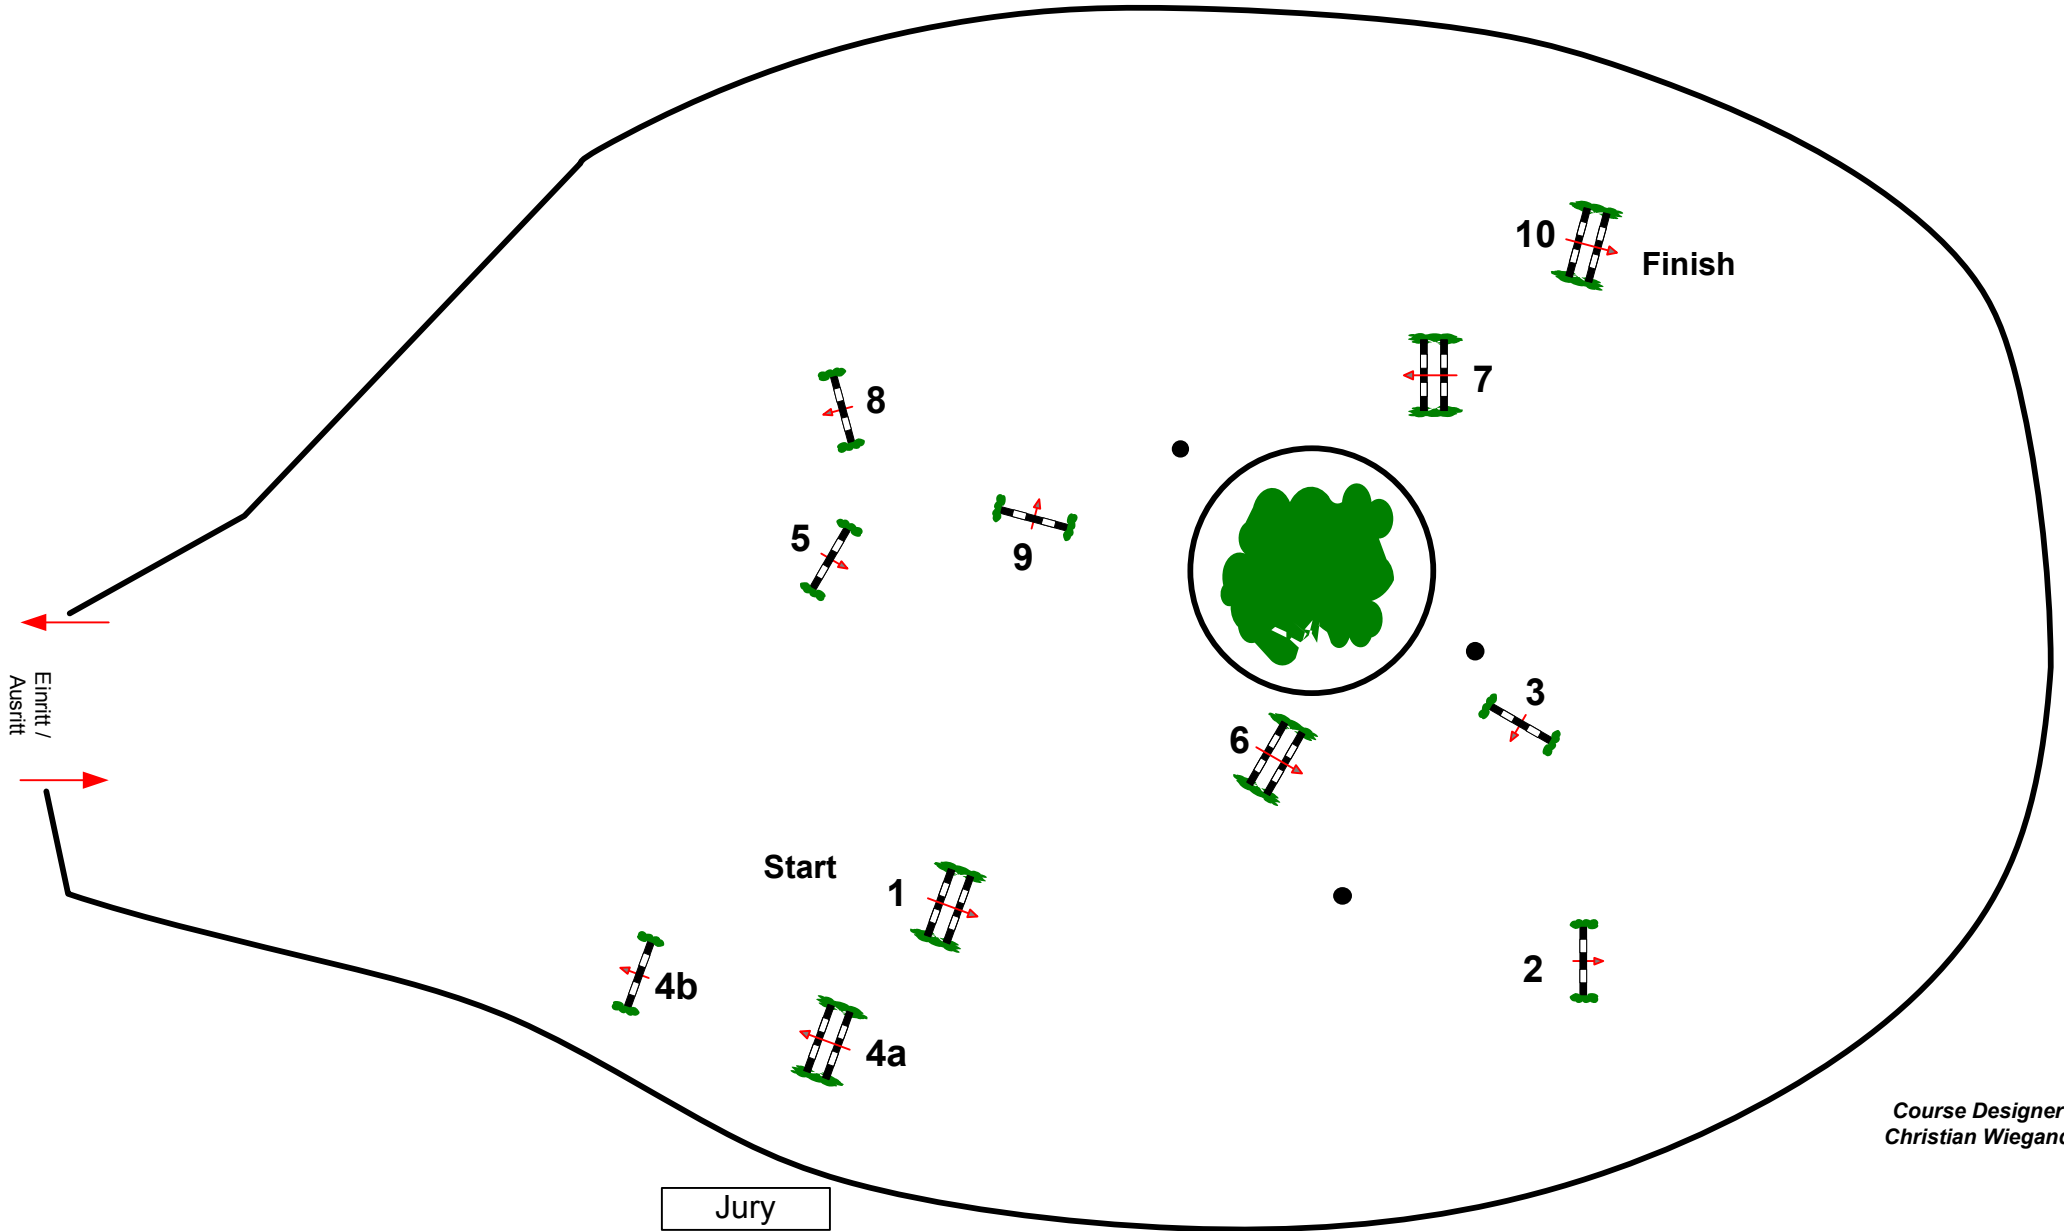

# CSI\*\*\*\*Paderborn 2010

Class No.: 22

Amateur Springreiterclub Springprüfung Kl. M\*\*

Table: A  
National RG: 501 A 1  
FEI RG / Art.  
Height: 1,35 m

Speed: 350 m/min  
Length: 430 m  
Time allowed: 74 sec  
Time limit: 148 sec

Jump-off: 0  
Length: 0 m  
Time allowed: 0 sec  
Time limit: 0 sec

Course Designer  
Christian Wiegand

Jury