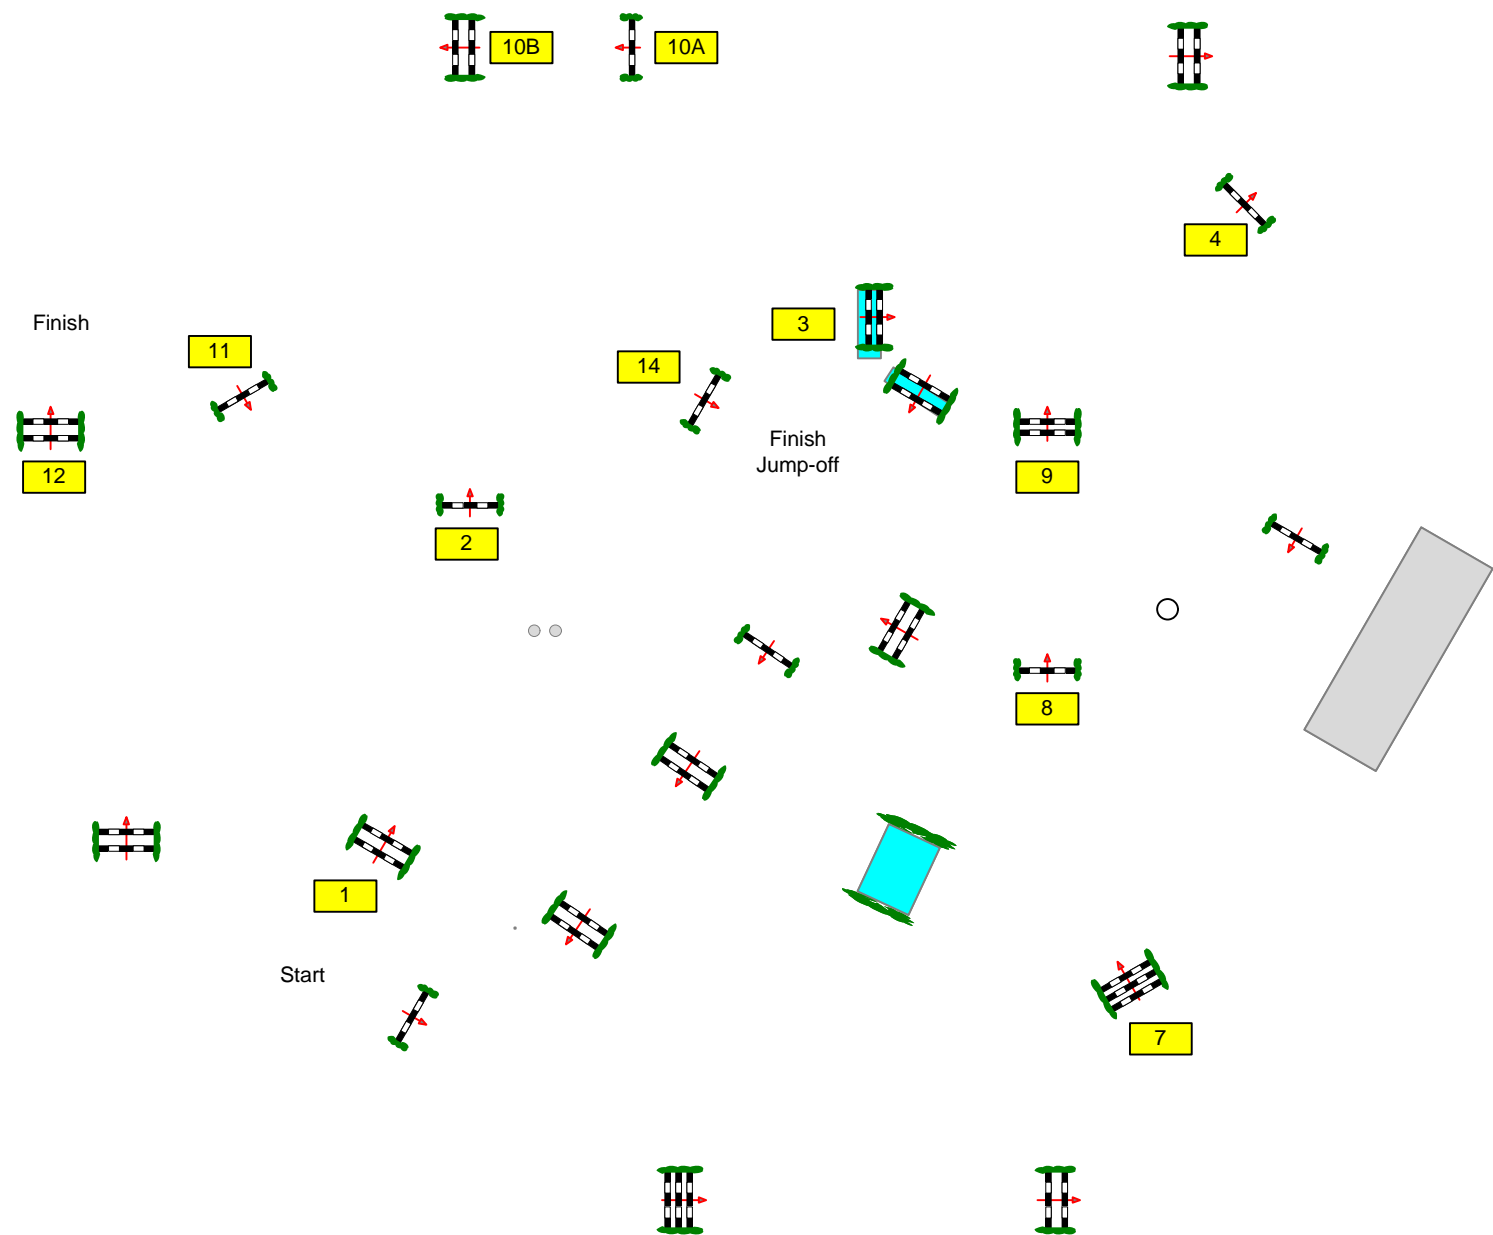

Sunday

1

Class No.: 7

NaturEnergie- Trophy
Competition with one jump-off

18.09.2010

Start: 10:10

Table: A
National RG:
FEI RG / Art. 238.2.2
Height: 1,50 m

Speed: 350m/min

Length: 410 m
Time allowed: 71 sec
Time limit: 142 sec

Obstacles: 10
Efforts: 12

1st Jump-off:
-5C-8-9-10A-10B-11-12-14-
Length: 320 m
Time allowed: 55 sec
Time limit: 110 sec

Start
Jump-off

Course Designer: Olaf Petersen jr.- Hans Dussler