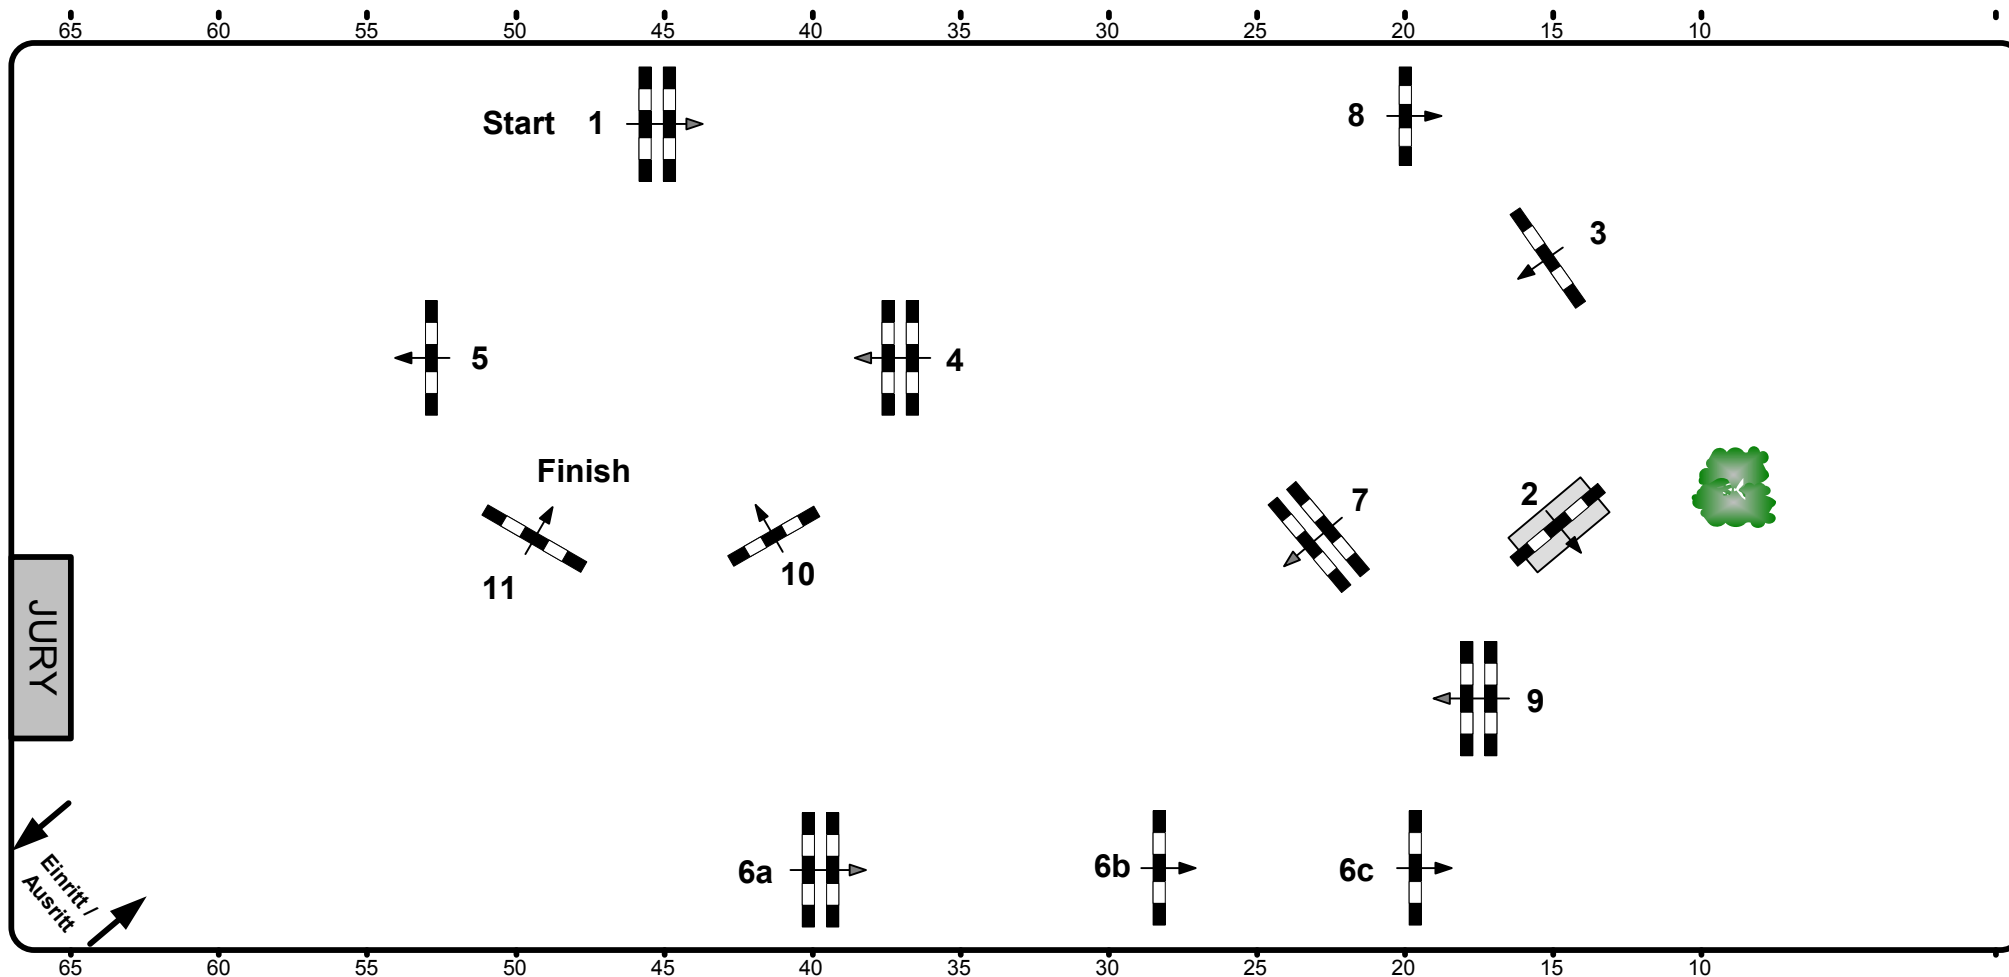

# CSI\*\*\* Adventsturnier Dresden 2010

Class No.: **04** Big Tour

Competition against the clock

Freitag, 26. November 2010

Table: A  
National RG:  
FEI RG / Art. 238.2.1  
Height: 1,40 m

Speed: 350 m/min  
Length: 380 m  
Time allowed: 66 sec  
Time limit: 132 sec

Obstacles: 11  
Efforts: 13  
Penalty sec:  
Closed combination:

1st Jump-off:  
Length: 0 m  
Time allowed: 0 sec  
Time limit: 0 sec

2nd Jump-off:  
Length: 0 m  
Time allowed: 0 sec  
Time limit: 0 sec

68 x 30