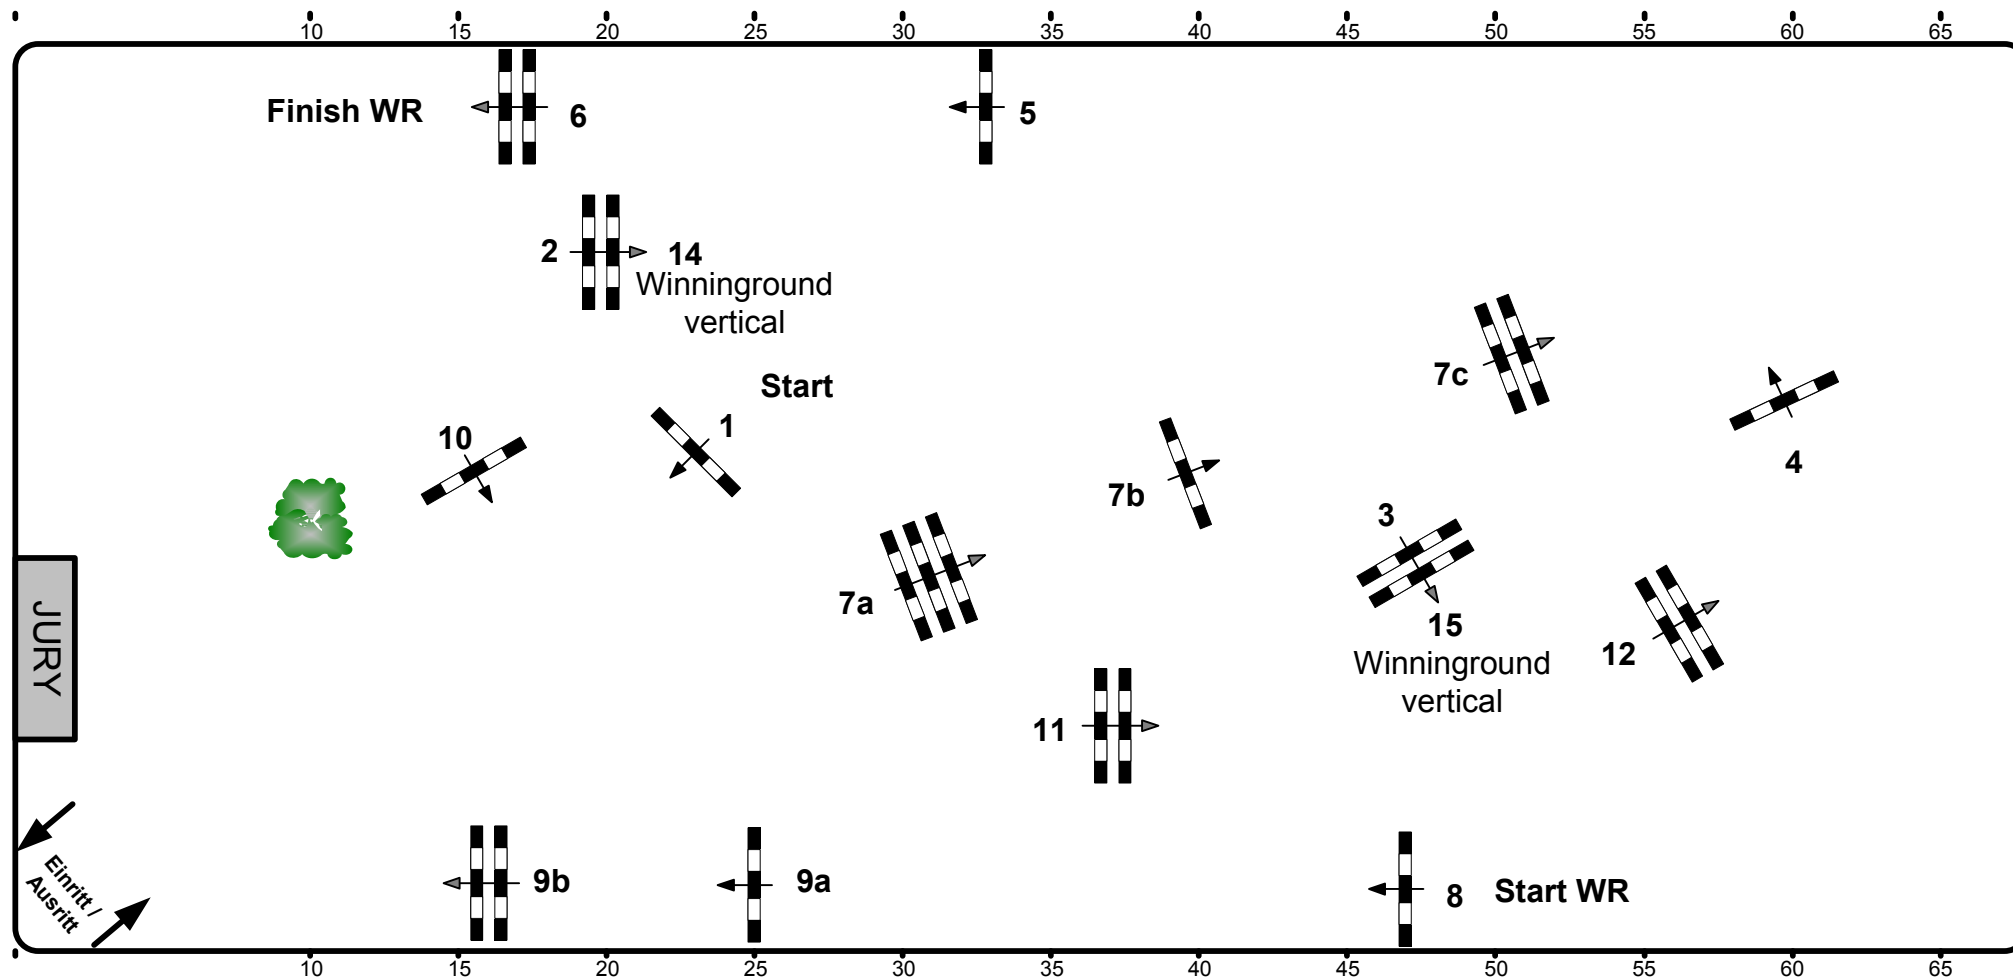

# CSI\*\*\* Adventsturnier Dresden 2010

Class No.:

5

Big Tour

Competition with winning round

Samstag, 27. November 2010

Table: A  
National RG:  
FEI RG / Art. 276.2  
Height: 1,50 m

Speed: 350 m/min  
Length: 390 m  
Time allowed: 67 sec  
Time limit: 134 sec

Obstacles: 12  
Efforts: 15  
Penalty sec:  
Closed combination:

1st Jump-off: 8,9b,10,14,7a,7b,15,6  
Length: 280 m  
Time allowed: 48 sec  
Time limit: 96 sec

2nd Jump-off:  
Length: 0 m  
Time allowed: 0 sec  
Time limit: 0 sec

68 x 30