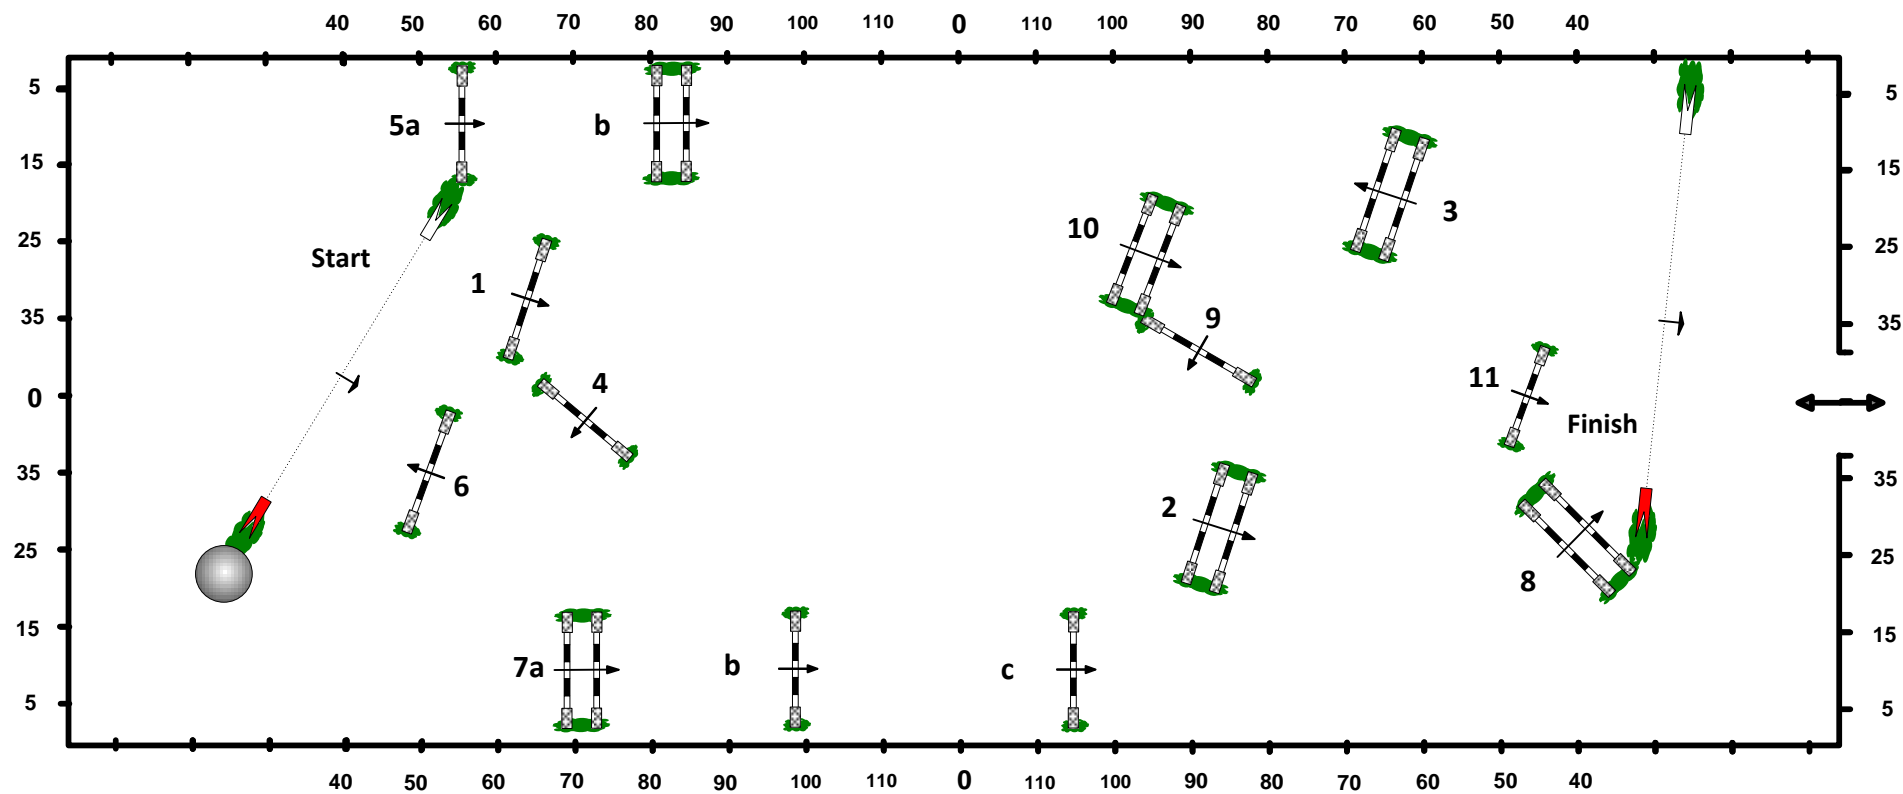

## THE LONDON INTERNATIONAL HORSE SHOW

**Class No.: 02 THE CHRISTMAS PUDDING STAKES**  
**Thursday , December 16 , 2010**

**1 JUMP-OFF**

<b>Table: A</b>	<b>Speed: 350 m/min</b>	<b>Obstacles: 1 to 11</b>	<b>Jump-off: 1-2-9-6-7a-7b-4-5b</b>
<b>FEI Art. : 238.2.2</b>	<b>Length: 400 m</b>	<b>Efforts: 14</b>	<b>Length: 230 m</b>
<b>Height: 1.50 m</b>	<b>Time allowed: 69 sec</b>		<b>Time allowed: 40 sec</b>
	<b>Time limit: 138 sec</b>		<b>Time limit: 80 sec</b>