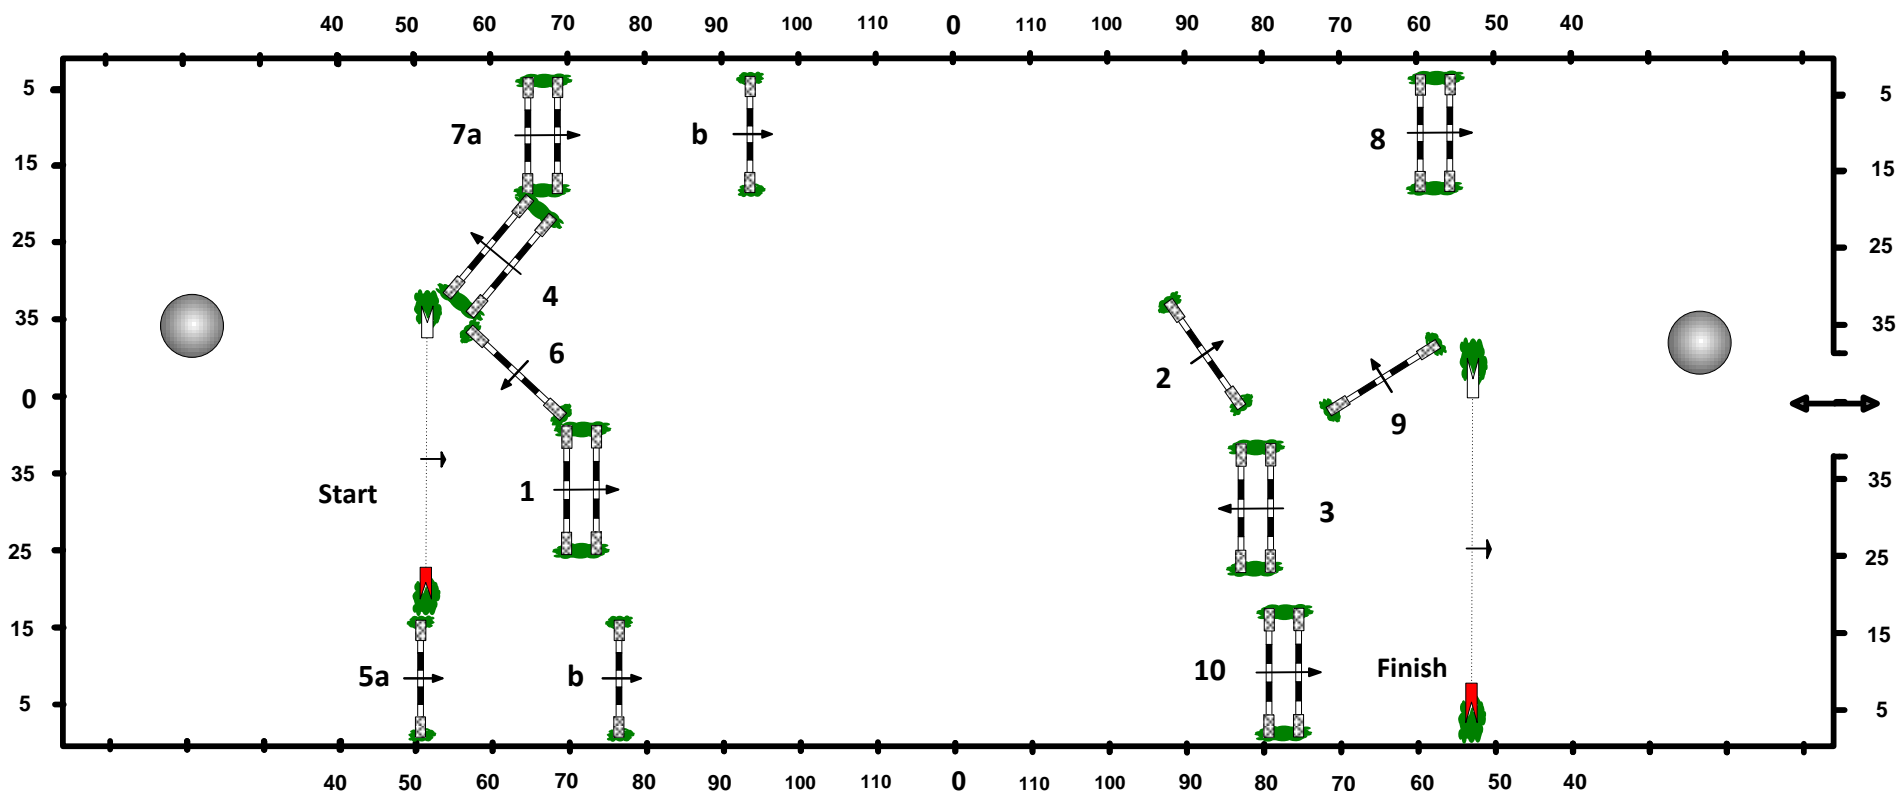

# 2010 CSI-W OLYMPIA THE LONDON INTERNATIONAL HORSE SHOW

**Class No.: 04 THE CHRISTMAS SPEED STAKES**  
**Thursday , December 16 , 2010**

**ONE ROUND SPEED**

<b>Table: A</b>	<b>Speed: 350 m/min</b>	<b>Obstacles: 1 to 10</b>	<b>Jump-off: -----</b>
<b>FEI Art. : 238.2.1</b>	<b>Length: 355 m</b>	<b>Efforts: 12</b>	<b>Length: 0 m</b>
<b>Height: 1.50 m</b>	<b>Time allowed: 61 sec</b>		<b>Time allowed: 0 sec</b>
	<b>Time limit: 122 sec</b>		<b>Time limit: 0 sec</b>

**Course Designer : Guilherme Jorge ( BRA )**