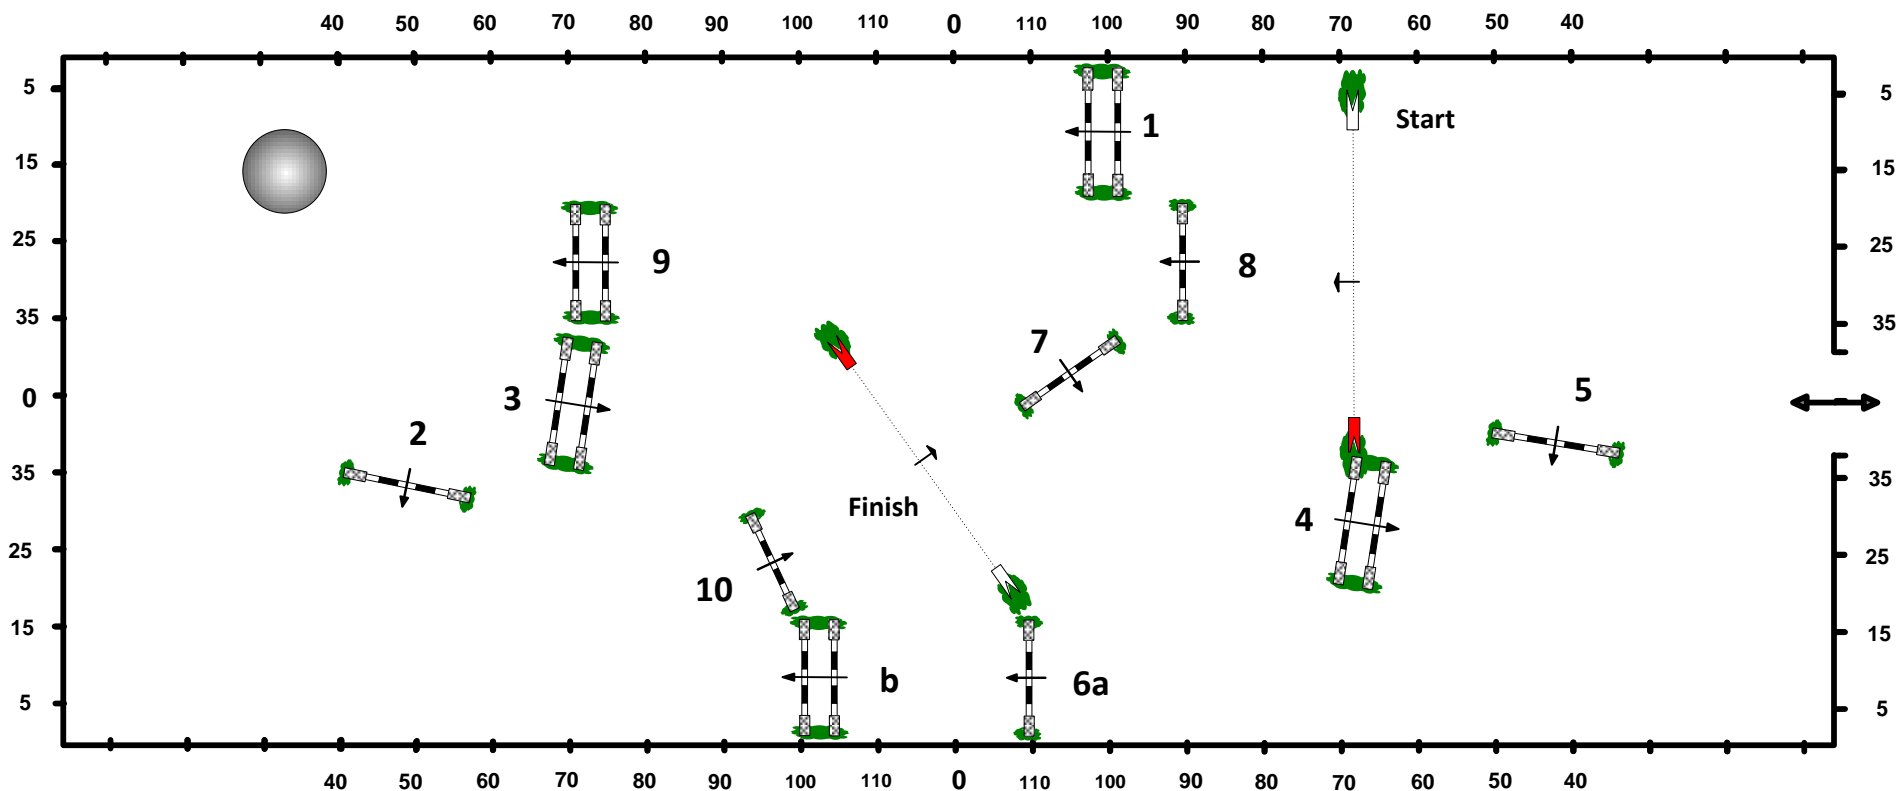

2010 CSI-W OLYMPIA

THE LONDON INTERNATIONAL HORSE SHOW

Class No.: 07 THE MISTLETOE STAKES SPEED AND HANDINESS
Friday , December 17 , 2010

Table: C

Length: 350 m
Time Limit: 120 sec
(2 seconds added per knock down)

Obstacles: 1 to 10
Efforts: 11

Jump-off: -----
Length: 0 m
Time allowed: 0 sec
Time limit: 0 sec

FEI Art. : 239
Height: 1.40 m

Course Designer : Guilherme Jorge (BRA)