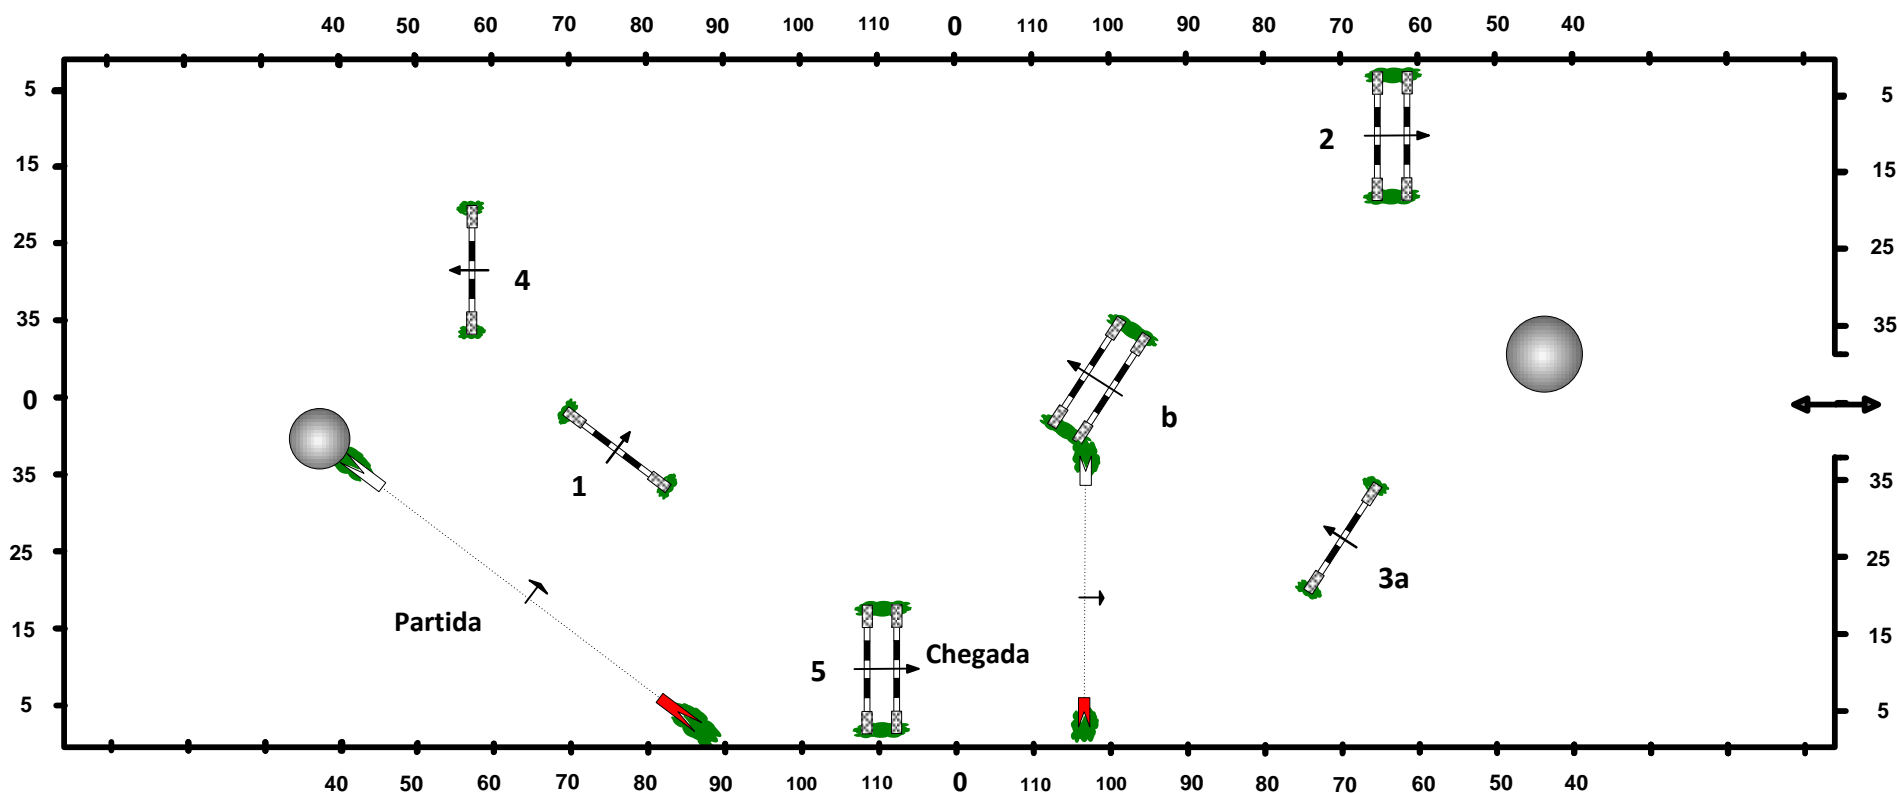

2010 CSI-W OLYMPIA

THE LONDON INTERNATIONAL HORSE SHOW

Class No.: 10

THE CHRISTMAS MASTERS

Saturday, December 18, 2010

Table: A

Speed: 350 m/min

Obstacles: 1 to 5

Jump-off: 1-2-3a-3b-4-5

Length: 205 m

Efforts: 6

Length: 205 m

FEI Art. : special rules

Time allowed: 36 sec

Time allowed: ---

Height: 1.50 m

Time limit: 72 sec

Time limit: ---

Course Designer

:

Guilherme Jorge

(BRA)