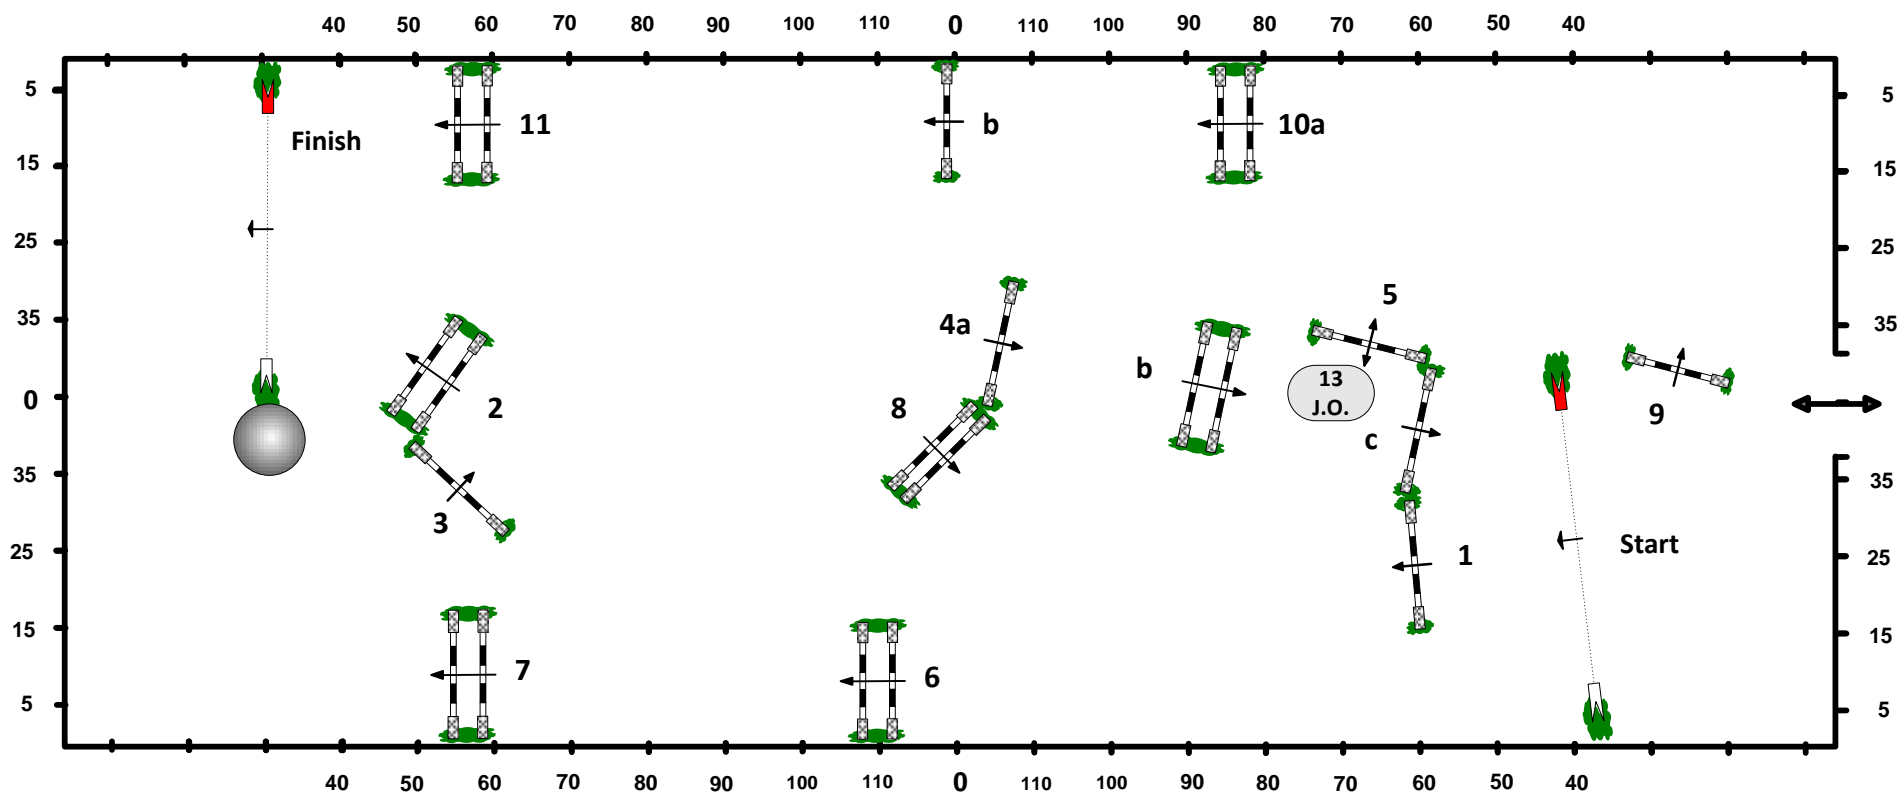

2010 CSI-W OLYMPIA

THE LONDON INTERNATIONAL HORSE SHOW

Class No.: 12 THE SANTA STAKES ONE JUMP-OFF
Saturday, December 18, 2010

Table: A	Speed: 350 m/min	Obstacles: 1 to 11	Jump-off: 1-2-3-4a-4b-10a-13-6
FEI Art. : 238.2.2	Length: 405 m	Efforts: 14	Length: 255 m
Height: 1.60 m	Time allowed: 70 sec		Time allowed: 44 sec
	Time limit: 140 sec		Time limit: 88 sec