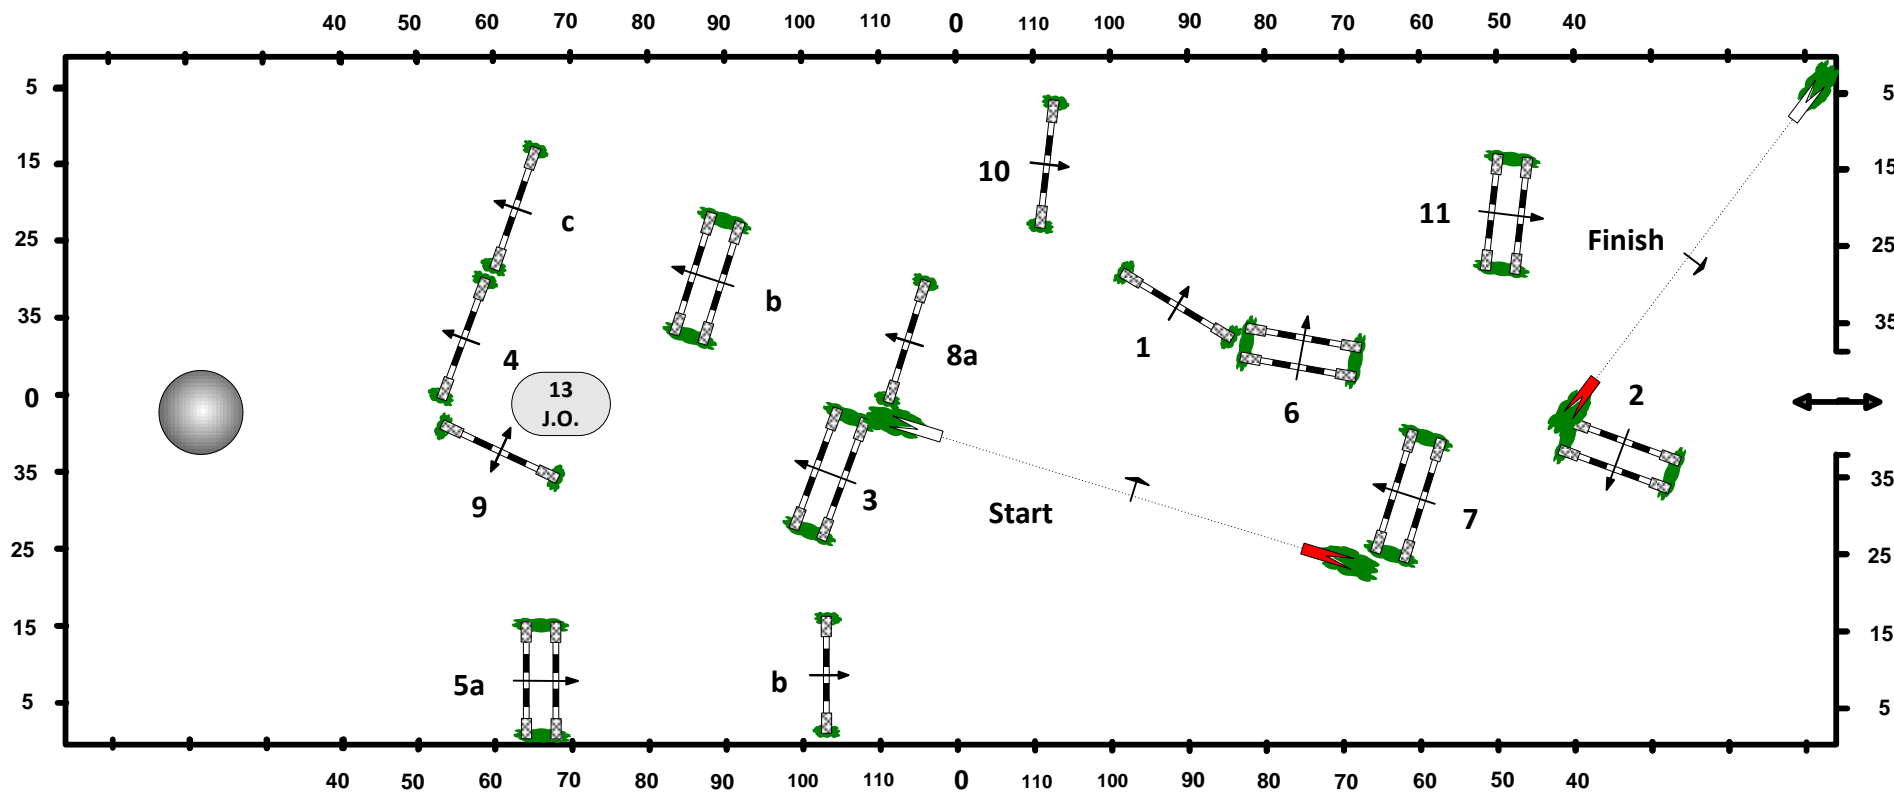

2010 CSI-W OLYMPIA

Class No.: 18 JJ JUMPING JUNIOR STAKES 1 JUMP-OFF
Monday, December 20, 2010

Table: A 7
FEI Art.: A 7
Height: 1.30 m

Speed: 325 m/min
Length: 370 m
Time allowed: 69 sec
Time limit: 138 sec

Obstacles: 1 to 11
Efforts: 14

Jump-off: 1-2-4-5a-5b-13-10
Length: 230 m
Time allowed: 43 sec
Time limit: 86 sec

Course Designer : Guilherme Jorge (BRA)