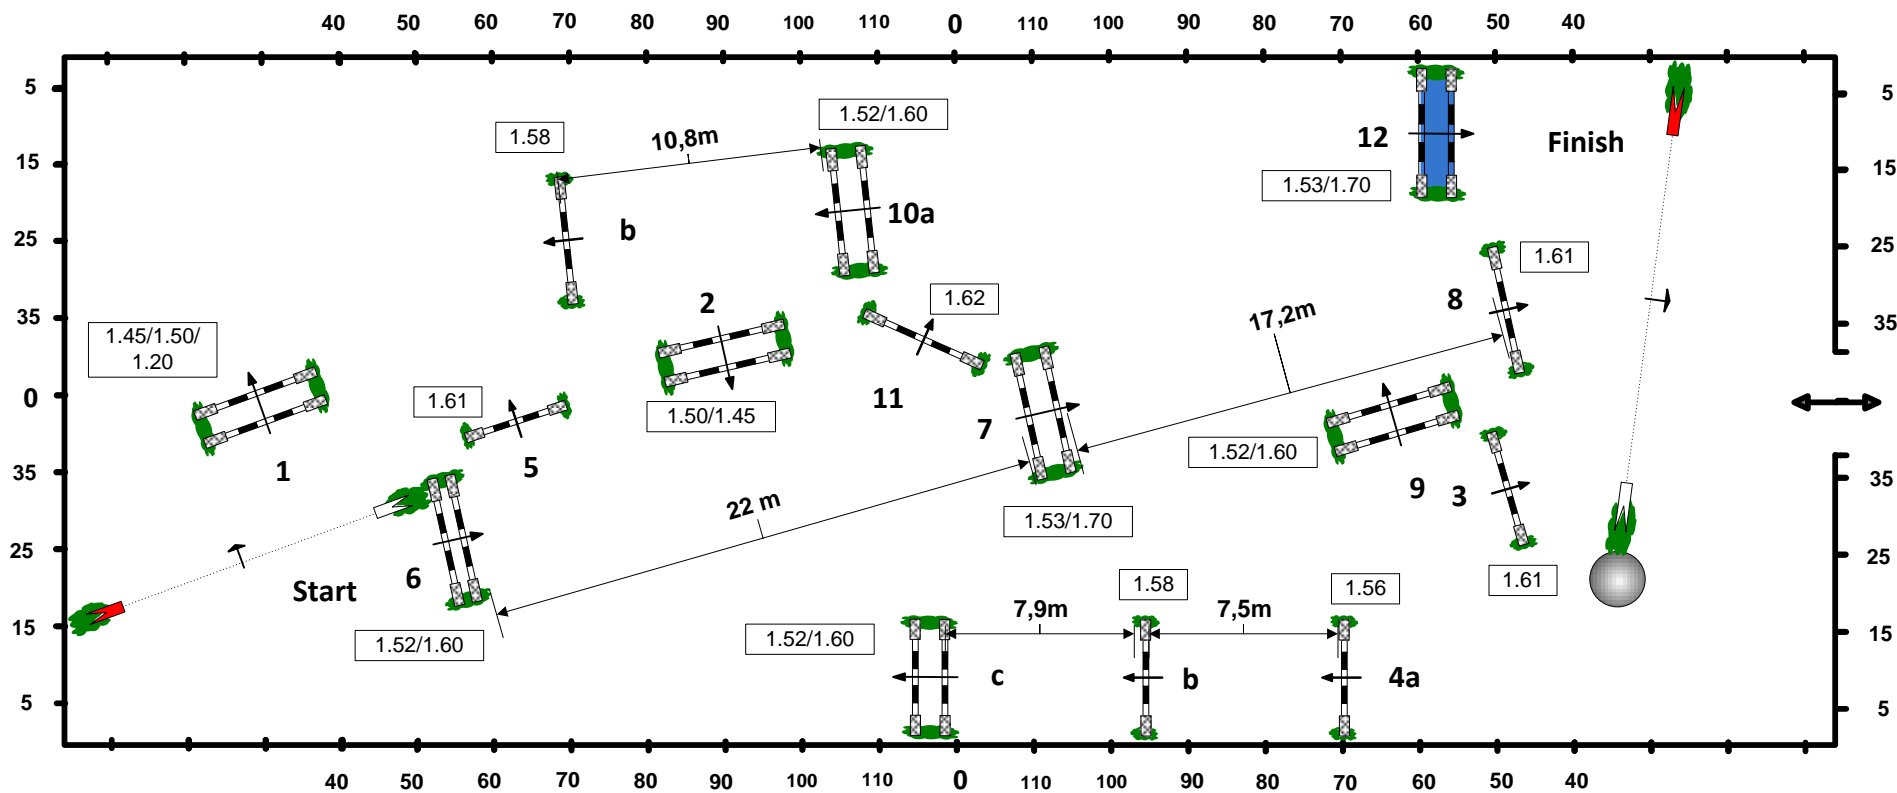

## THE LONDON INTERNATIONAL HORSE SHOW

Class No.: 20 THE KINGSLAND OLYMPIA GRAND PRIX  
 Monday, December 20, 2010

1 JUMP-OFF

Table: A	Speed: 350 m/min	Obstacles: 1 to 12	Jump-off: 6-8-9-10a-10b-11-12-4c
FEI Art. : 238.2.2	Length: 405 m	Efforts: 15	Length: 280 m
Height: 1.60 m	Time allowed: 70 sec		Time allowed: 48 sec
	Time limit: 140 sec		Time limit: 96 sec