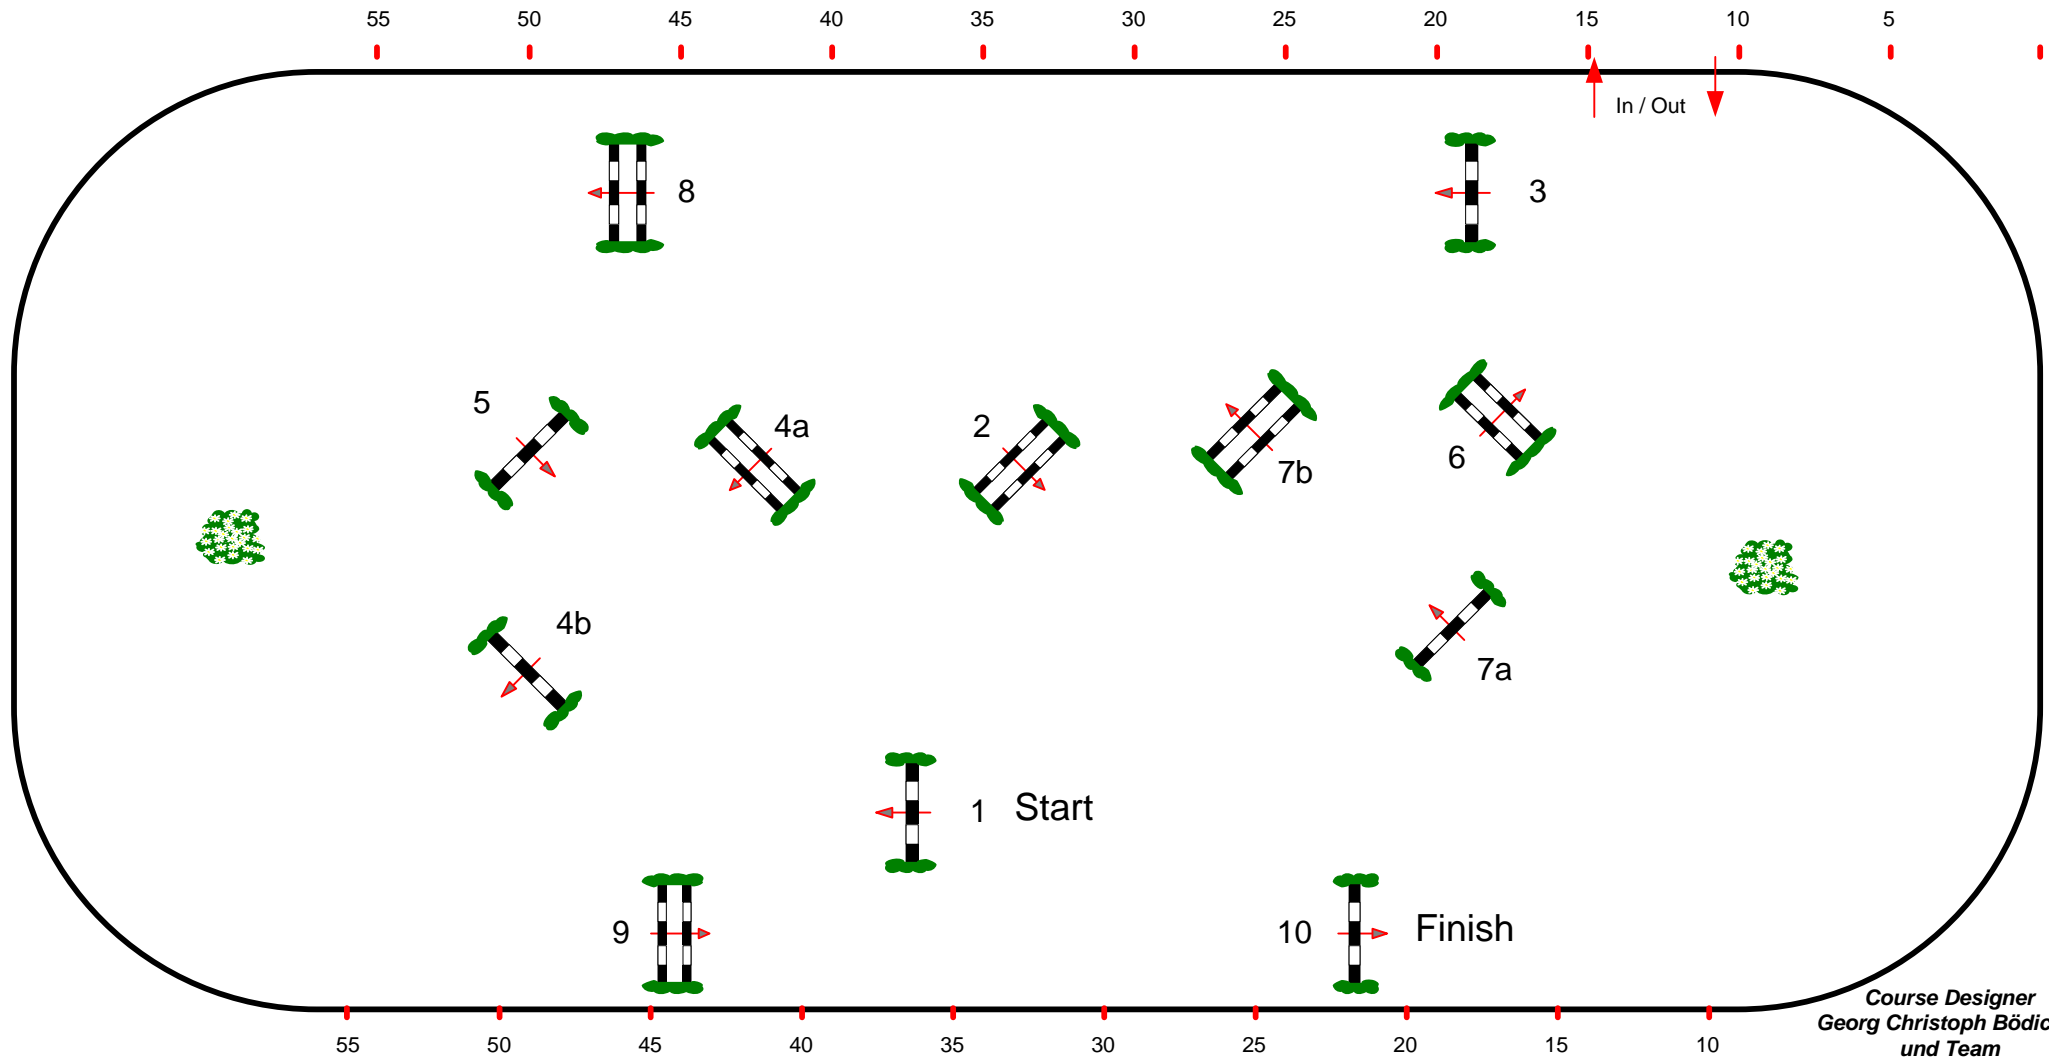

CSI **** Salzburg Arena - Amadeus Horse Indoors

2

Class No.: 2 - 3 - 4 VIP Tour

Competition against the clock

Donnerstag, 02. Dezember 2010

Preis von Blue Pool

Table: A
National RG:
FEI RG / Art. 238 / 2.1
Height: 1,15 / 1,25 / 1,35 m

Speed: 350 m/min
Length: 410 m
Time allowed: 71 sec
Time limit: 142 sec

Obstacles: 10
Efforts: 12
Penalty sec:
Closed combination:

1st Jump-off:
Length: 0 m
Time allowed: 0 sec
Time limit: 0 sec

Course Designer
Georg Christoph Bödicker
und Team