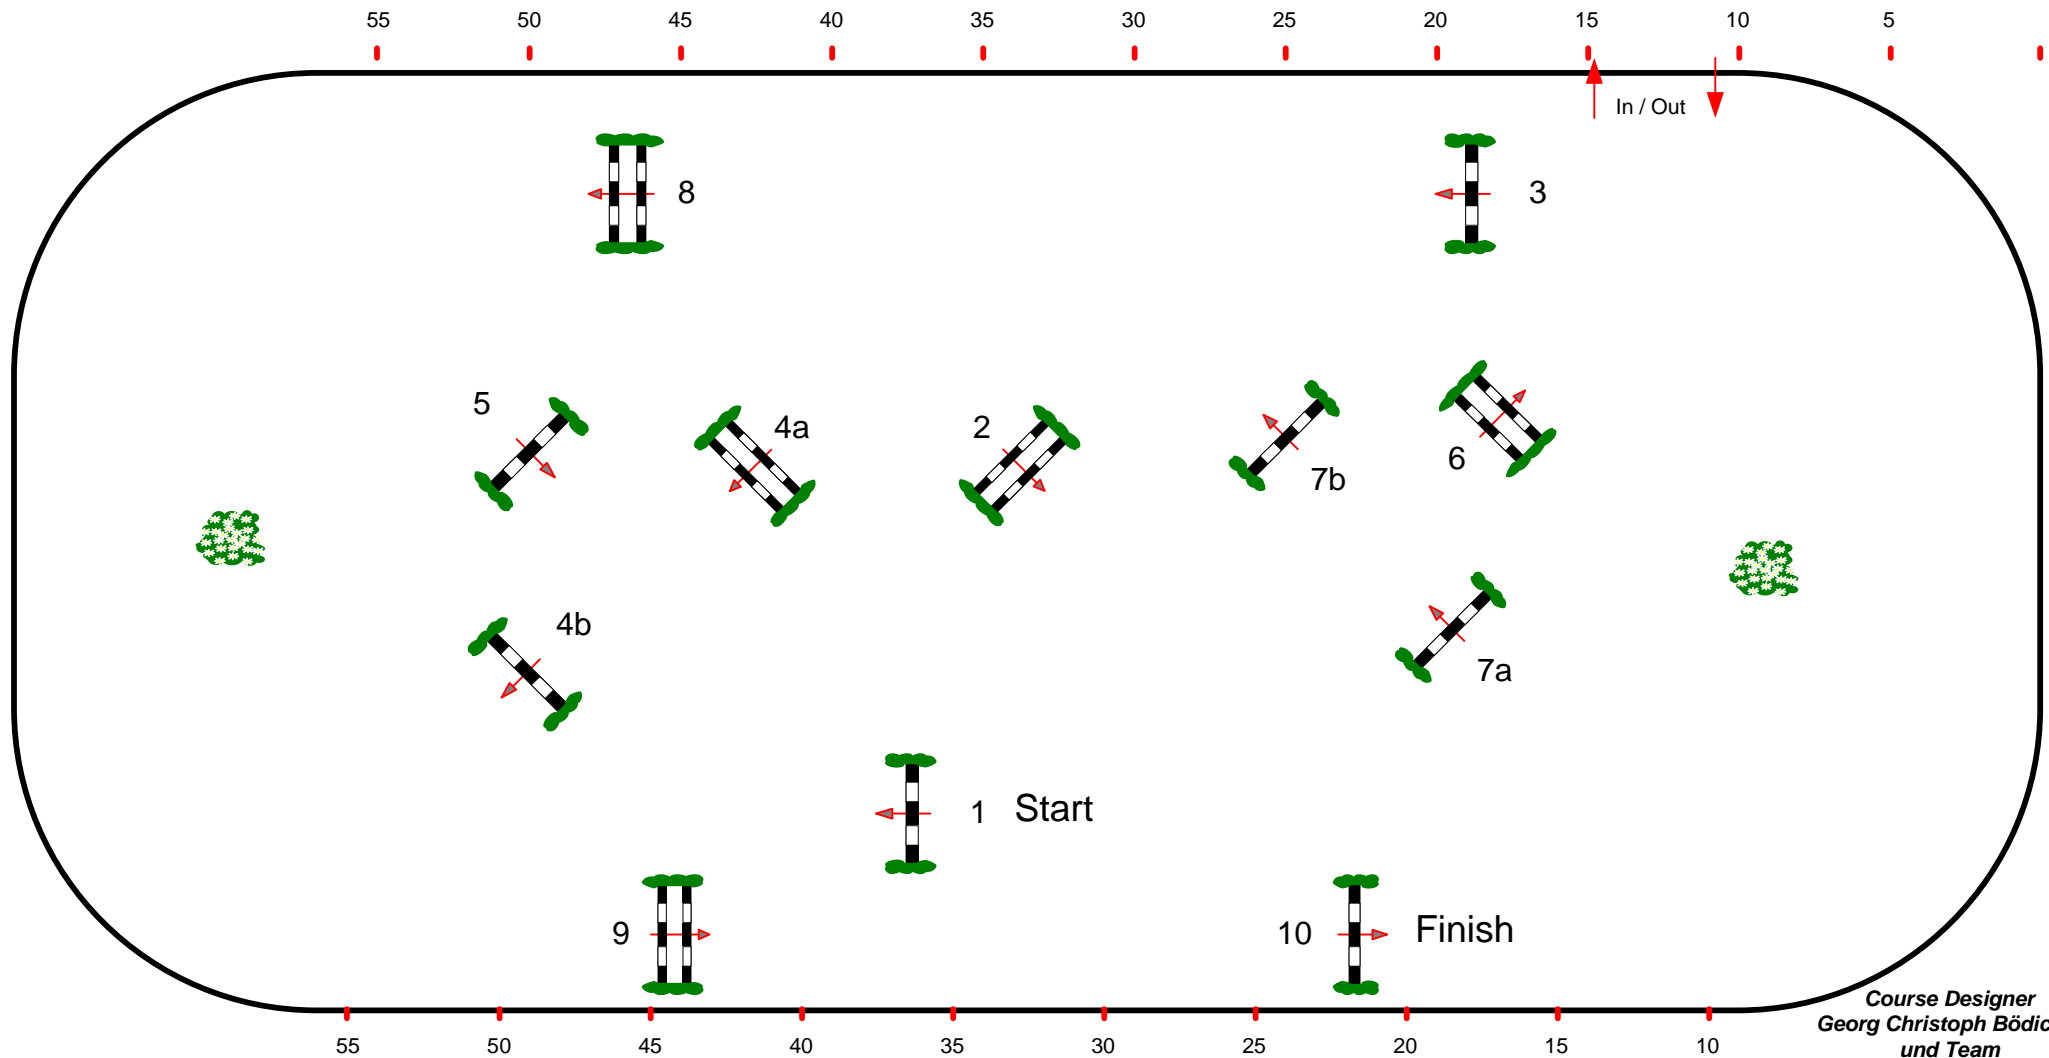

# CSI \*\*\*\* Salzburg Arena - Amadeus Horse Indoors

33

Class No.: 33

Salzburger Viktoriabau Jugendchampionat Donnerstag, 02. Dezember 2010

Preis von Viktoria Bau

Table: A  
National RG:  
FEI RG / Art. A2  
Height: 1,20 / 1,25 m

Speed: 350 m/min  
Length: 410 m  
Time allowed: 71 sec  
Time limit: 142 sec

Obstacles: 10  
Efforts: 12  
Penalty sec:  
Closed combination:

1st Jump-off:  
Length: 0 m  
Time allowed: 0 sec  
Time limit: 0 sec