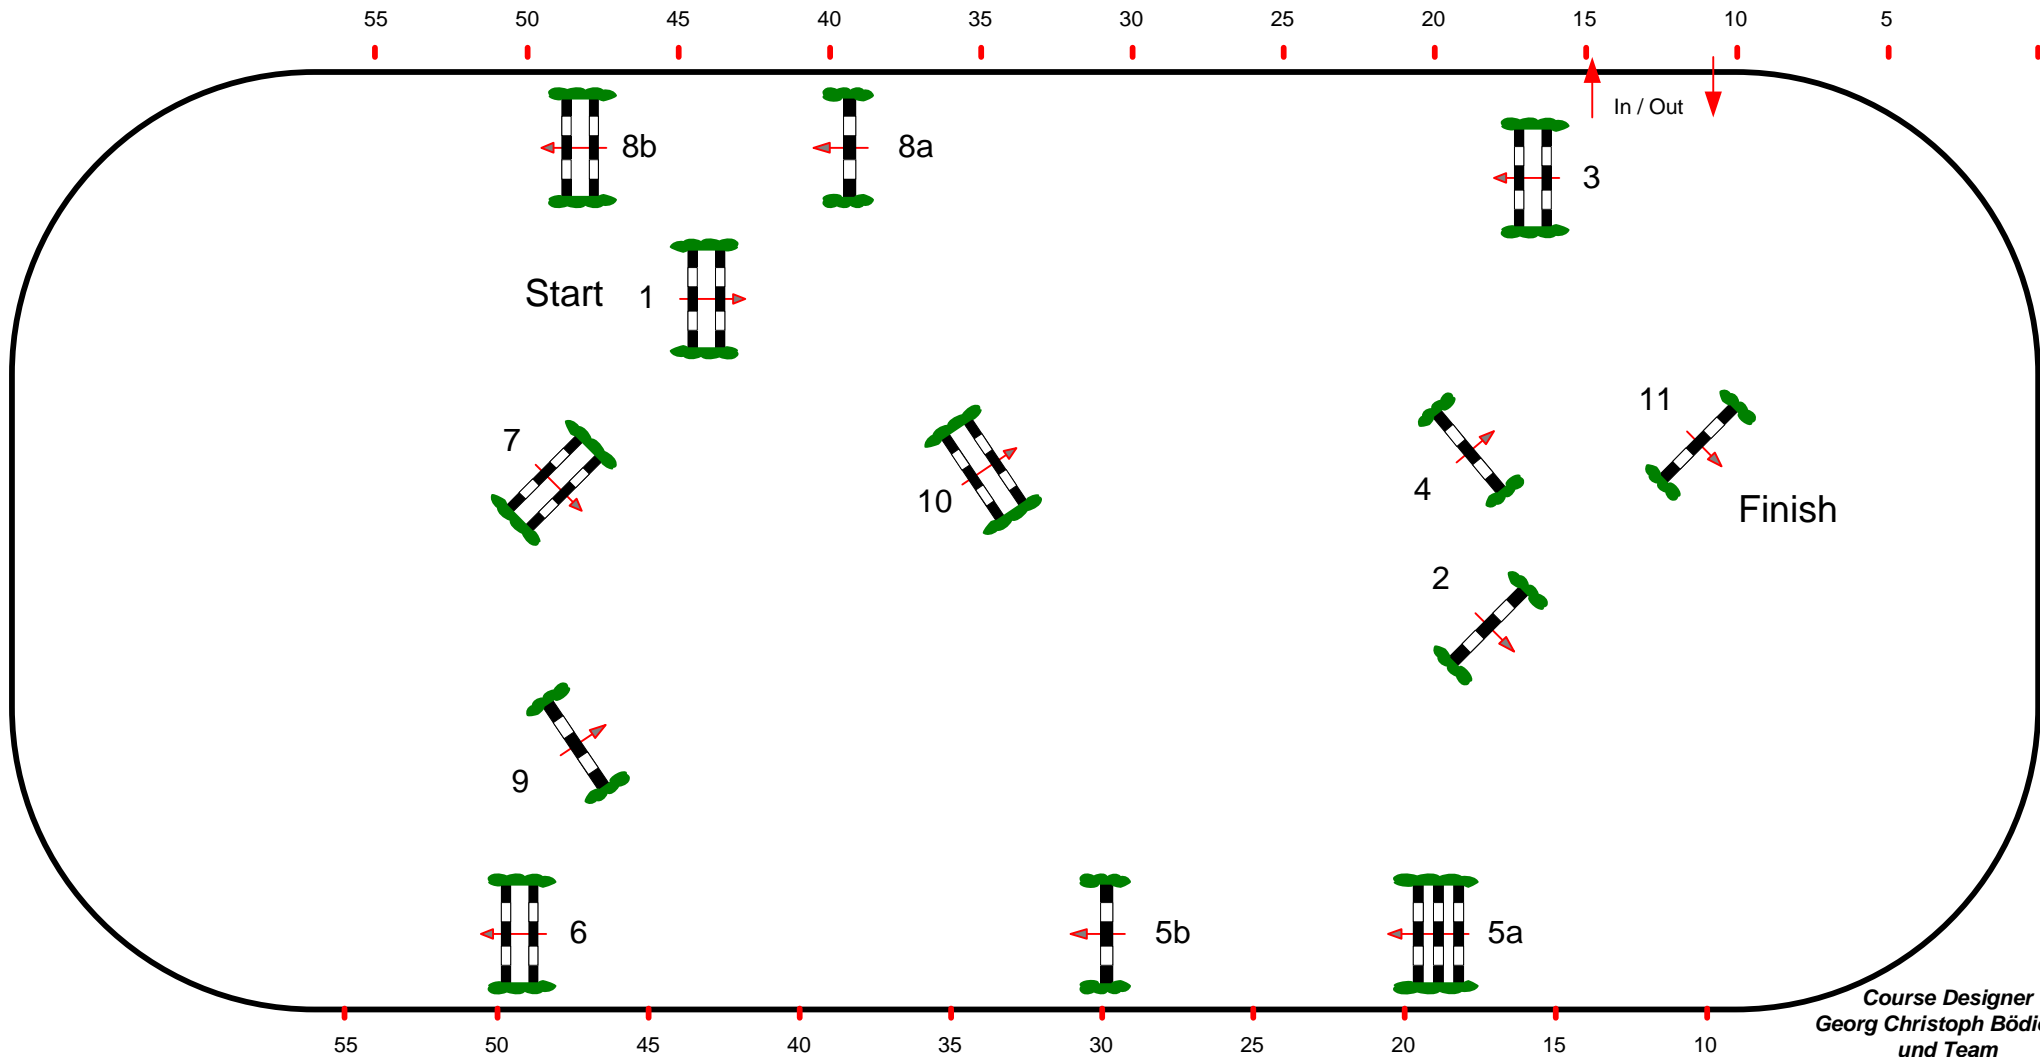

CSI **** Salzburg Arena - Amadeus Horse Indoors

5

Class No.: 5

Competition against the clock

Donnerstag, 02. Dezember 2010

Preis von Horsesdeluxe

Table: A
National RG:
FEI RG / Art. 238 / 2.1
Height: 1,45 m

Speed: 350 m/min
Length: 410 m
Time allowed: 71 sec
Time limit: 142 sec

Obstacles: 11
Efforts: 13
Penalty sec:
Closed combination:

1st Jump-off:
Length: 0 m
Time allowed: 0 sec
Time limit: 0 sec

Course Designer
Georg Christoph Bödicker
und Team