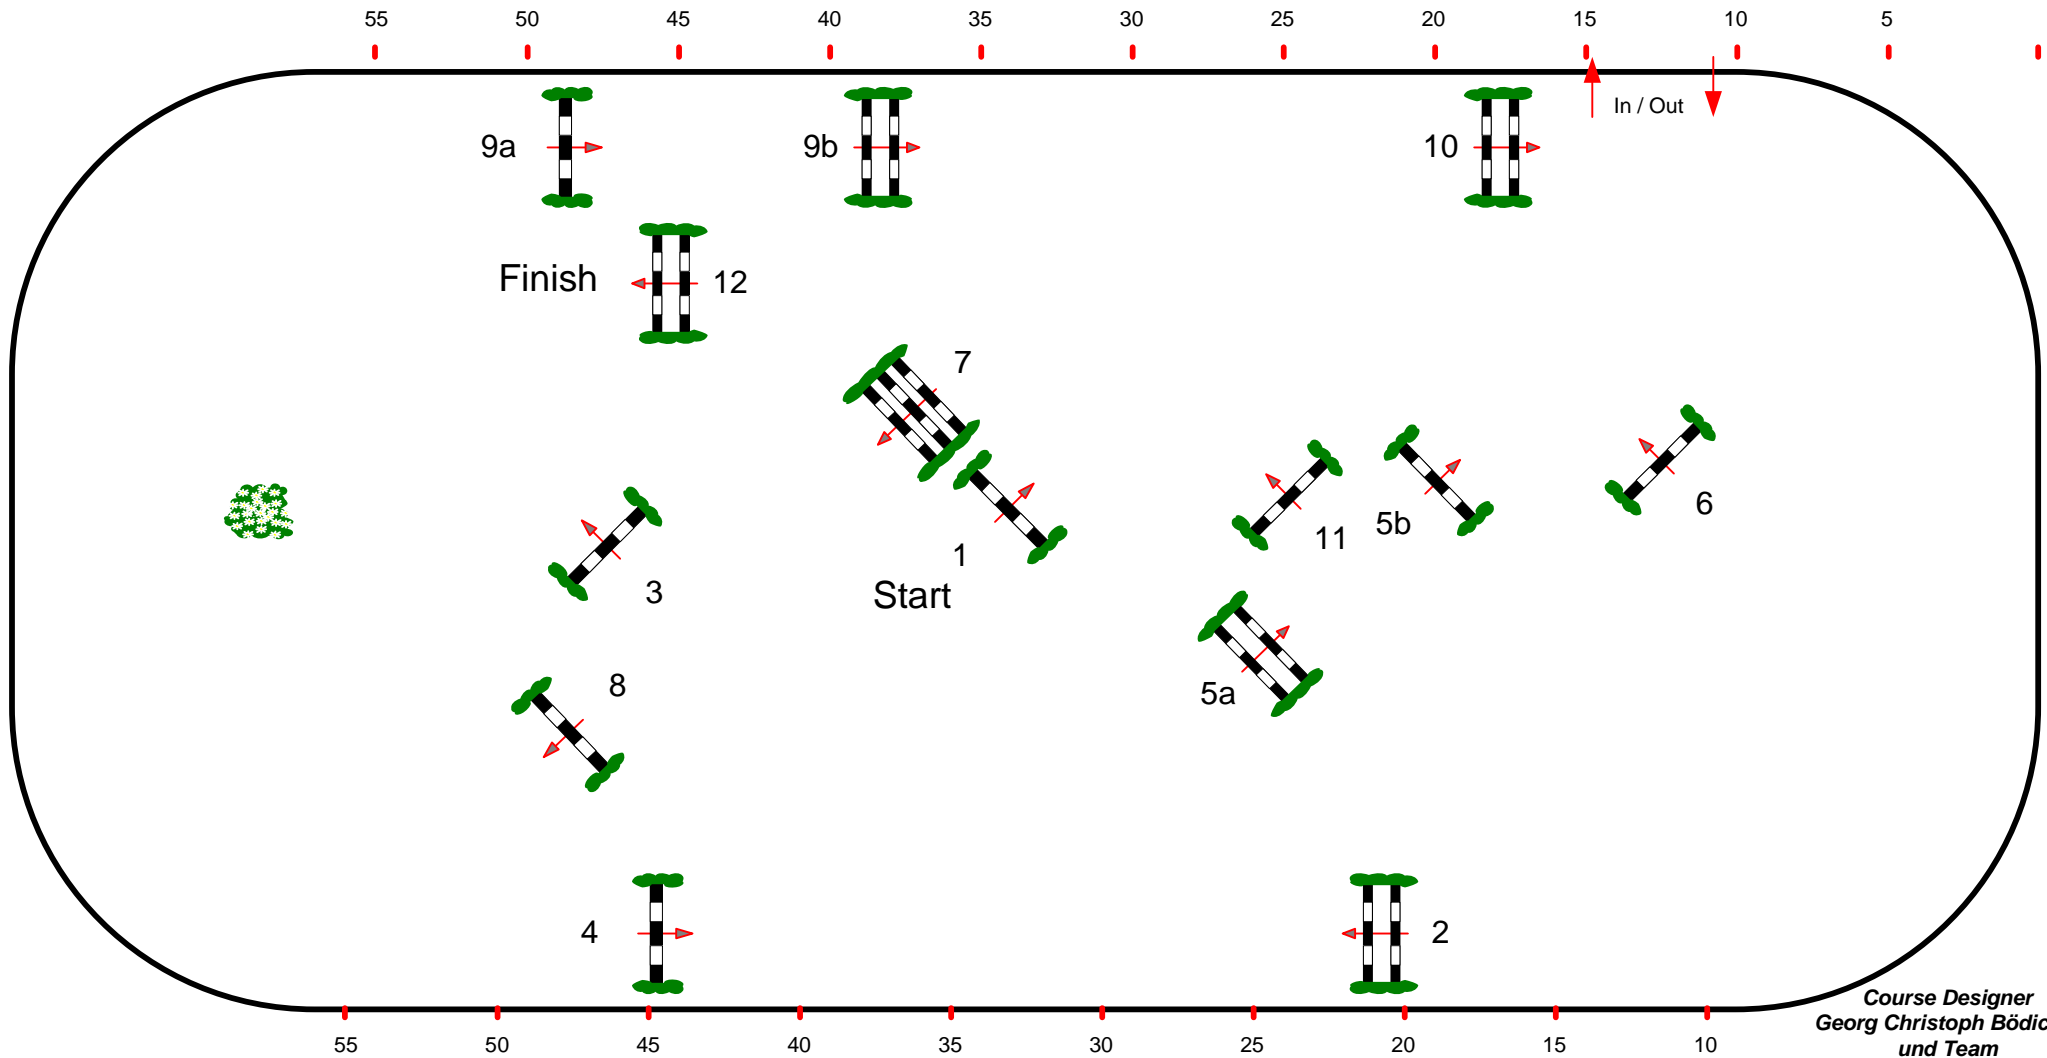

CSI **** Salzburg Arena - Amadeus Horse Indoors

6

Class No.: 6

ÖWD Trophy

Competition against the clock

Donnerstag, 02. Dezember 2010

Table: A
National RG:
FEI RG / Art. 238 / 2.1
Height: 1,50 m

Speed: 350 m/min
Length: 420 m
Time allowed: 72 sec
Time limit: 144 sec

Obstacles: 12
Efforts: 14
Penalty sec:
Closed combination:

1st Jump-off:
Length: 0 m
Time allowed: 0 sec
Time limit: 0 sec

Course Designer
Georg Christoph Bödicker
und Team