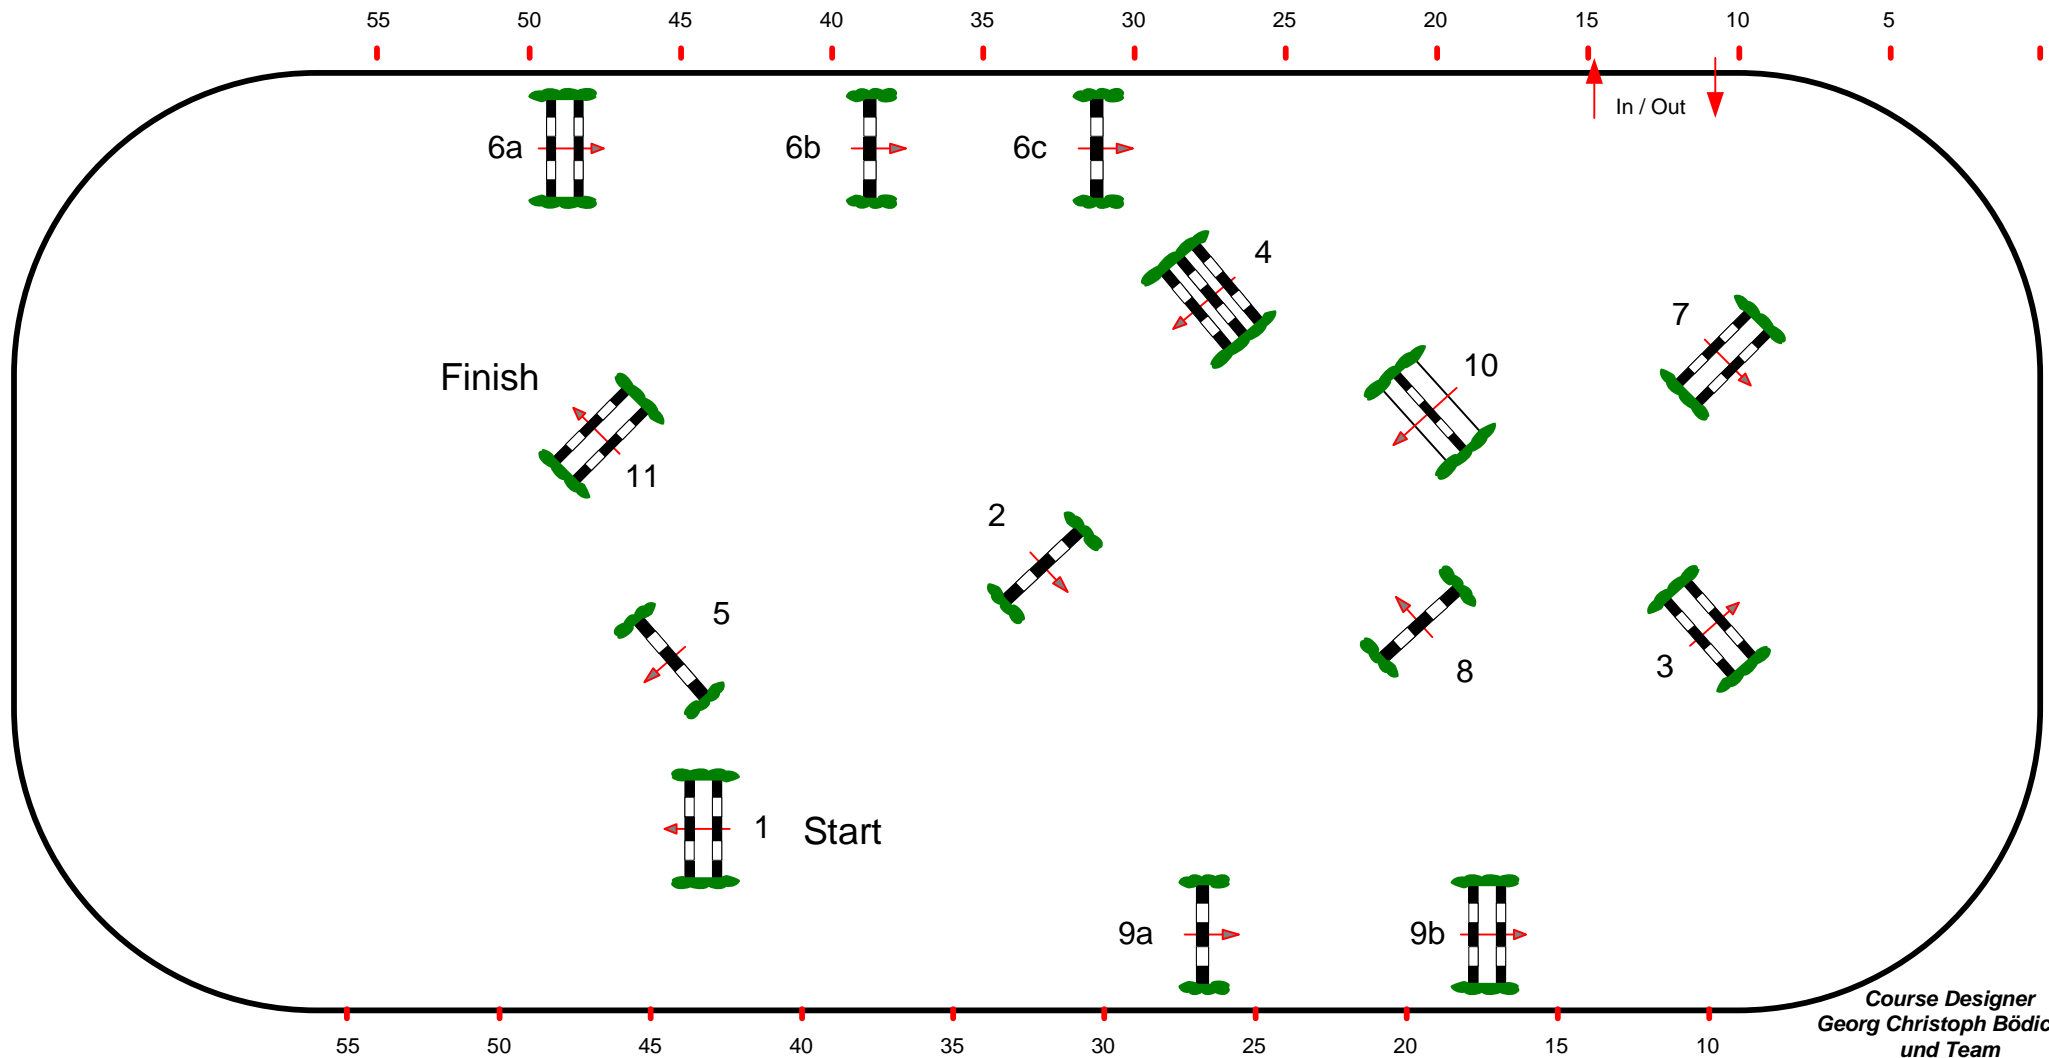

# CSI \*\*\*\* Salzburg Arena - Amadeus Horse Indoors

10

Class No.: 10

European Youngster Cup

Competition against the clock

Freitag, 03. Dezember 2010

Start: 11:30

Table: A  
National RG:  
FEI RG / Art. 238 / 2.1  
Height: 1,40 m

Speed: 350 m/min  
Length: 390 m  
Time allowed: 67 sec  
Time limit: 134 sec

Obstacles: 11  
Efforts: 14  
Penalty sec:  
Closed combination:

1st Jump-off:  
Length: 0 m  
Time allowed: 0 sec  
Time limit: 0 sec