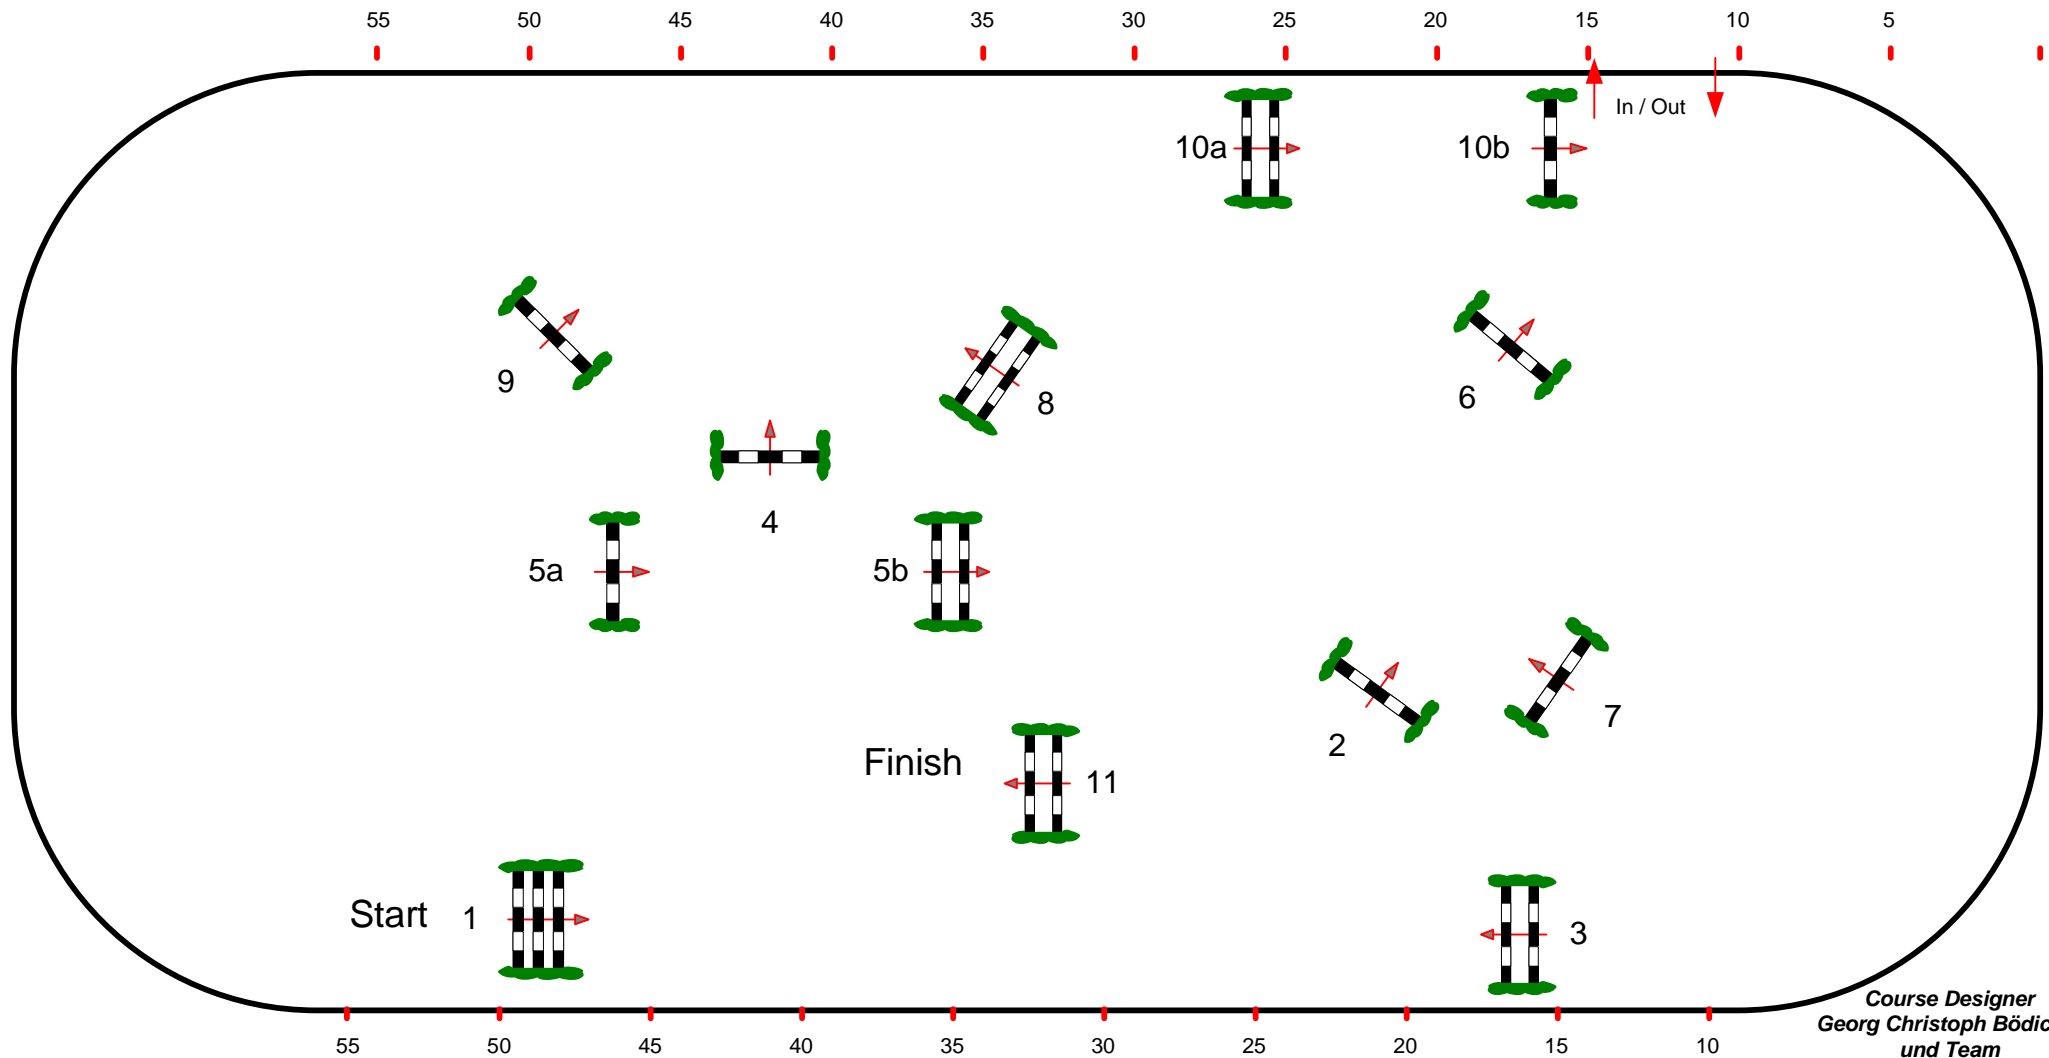

# CSI \*\*\*\* Salzburg Arena - Amadeus Horse Indoors

13

Class No.: 13

Prei der Fa. Alpenspan

Speed and Handiness

Freitag, 03. Dezember 2010

Start: 18:00

Table: C  
National RG:  
FEI RG / Art. 263  
Height: 1,45 m

Speed: 350 m/min  
Length: <600 m  
Time allowed: 0 sec  
Time limit: 120 sec

Obstacles: 11  
Efforts: 13  
Penalty sec:  
Closed combination:

1st Jump-off:  
Length: 0 m  
Time allowed: 0 sec  
Time limit: 0 sec