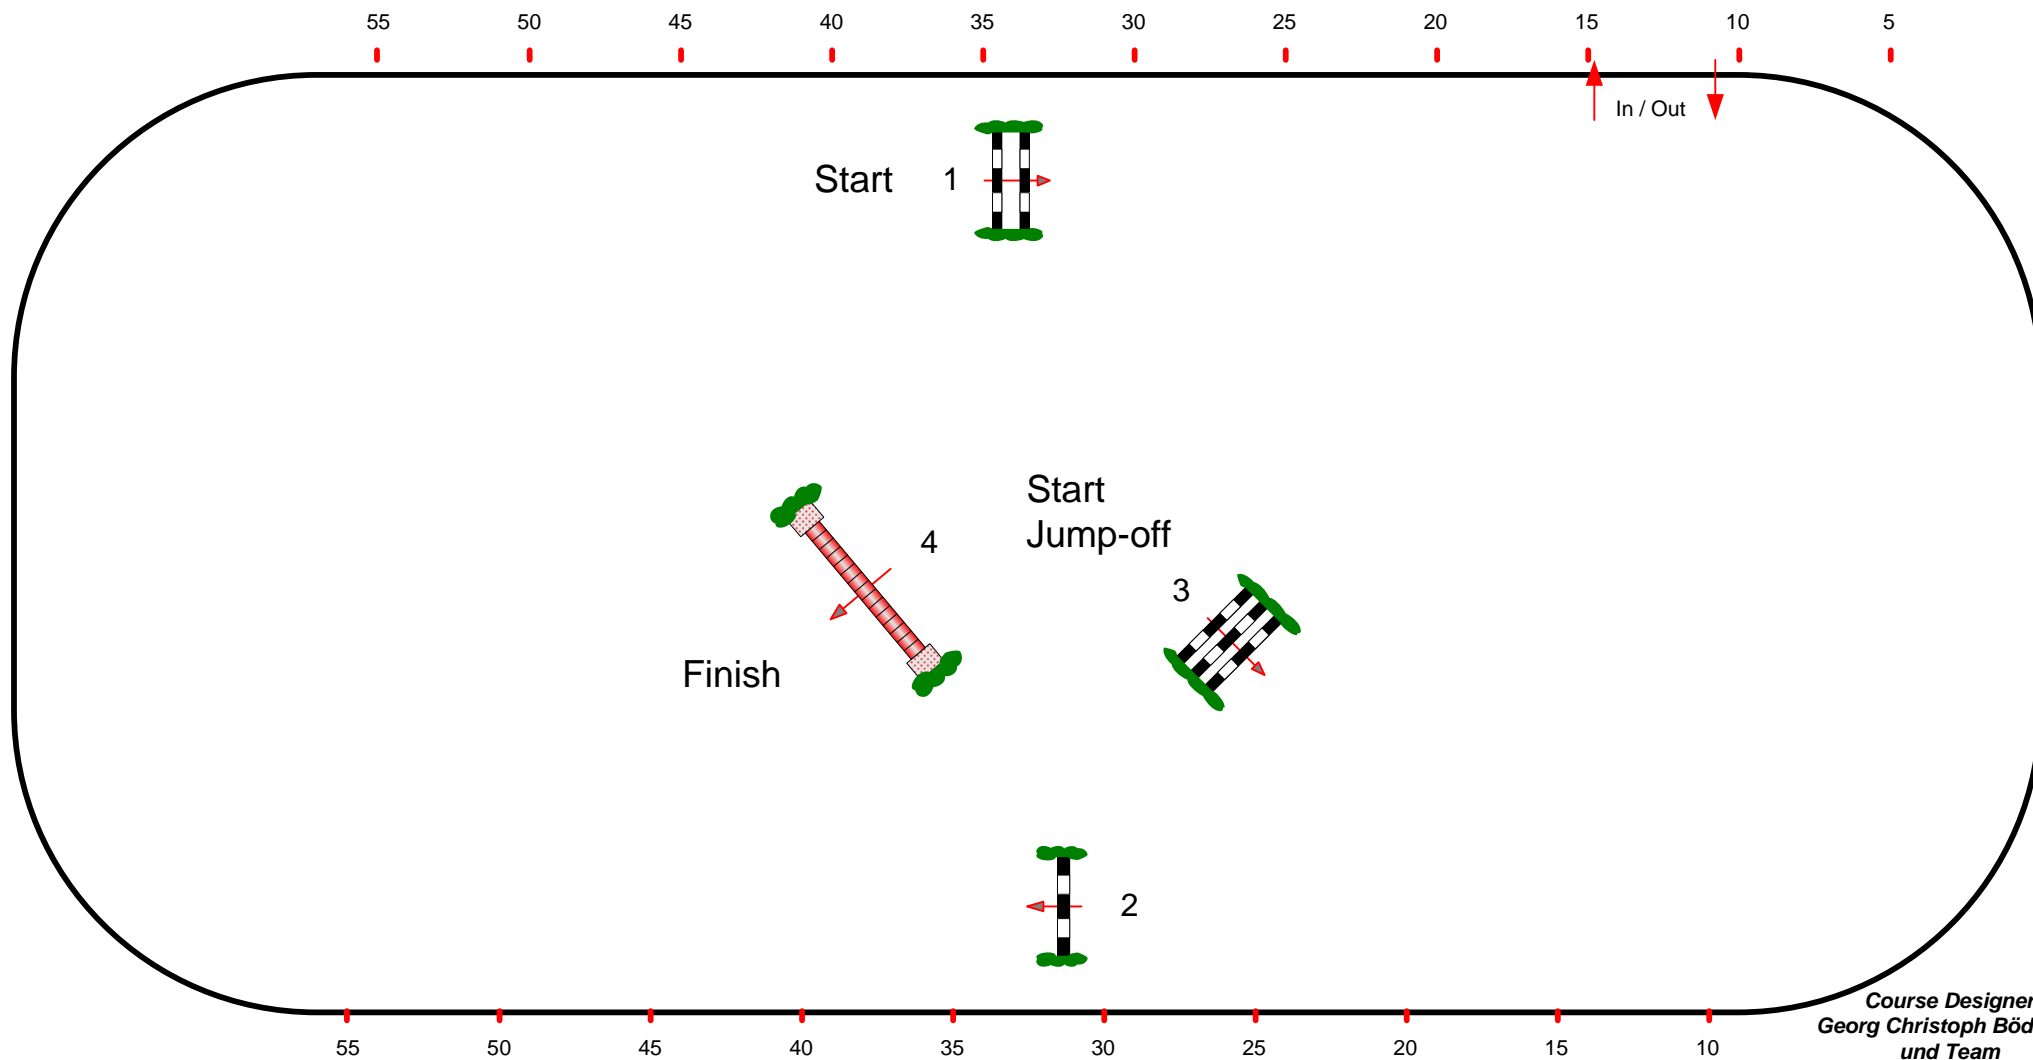

CSI **** Salzburg Arena - Amadeus Horse Indoors

14

Class No.: 14

High Fly Tor Finale

Puissance Competition

Freitag, 03. Dezember 2010

Start: 20:30

Table: A
National RG:
FEI RG / Art. 262,2
Height: 1,45 m

Speed: 350 m/min
Length: 0 m
Time allowed: 0 sec
Time limit: 0 sec

Obstacles: 4
Efforts: 4
Penalty sec:
Closed combination:

1st-4th Jump-off: 3 - 4
Length: 0 m
Time allowed: 0 sec
Time limit: 0 sec

Course Designer
Georg Christoph Bödicker
und Team