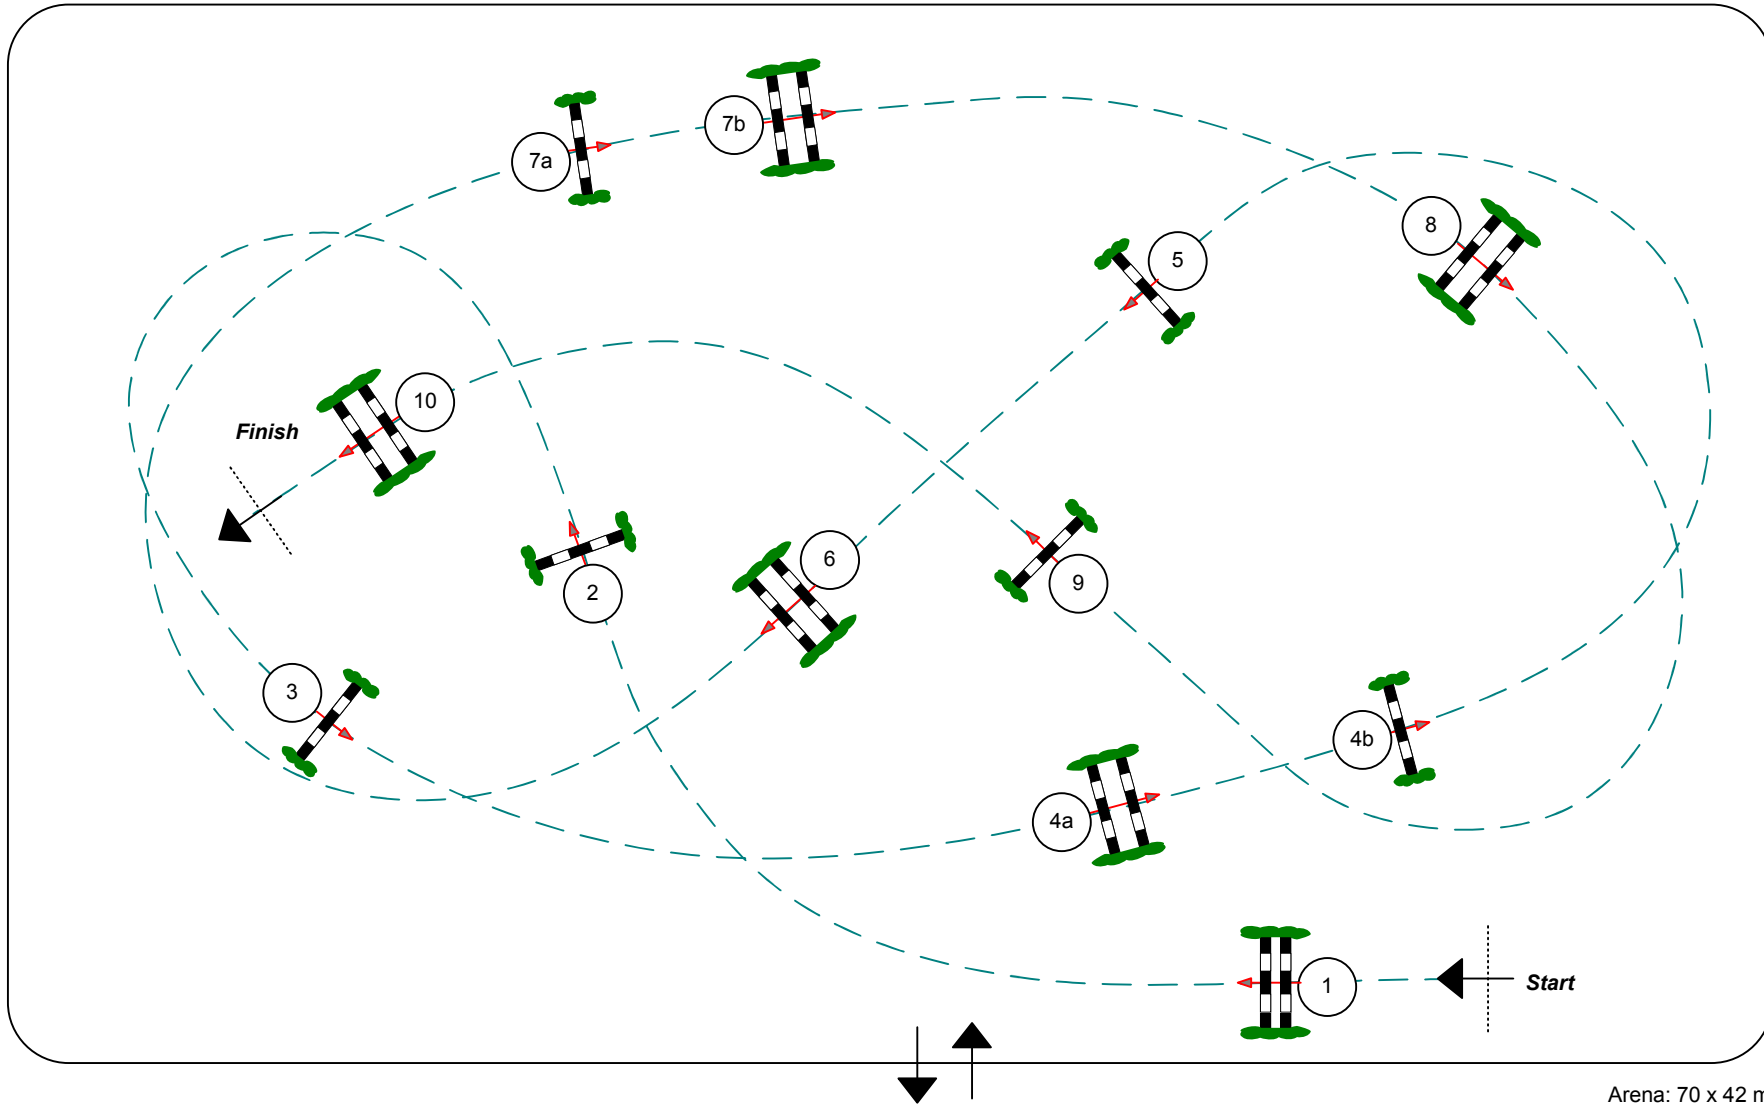

Time allowed: 0 sec

Height: 1,20 m

Time limit: 124 sec

Closed combination:

Time limit: 0 sec

Course Designer: Rolf Lüdi SUI  
Assistant: Gérard Lachat SUI

Arena: 70 x 42 m