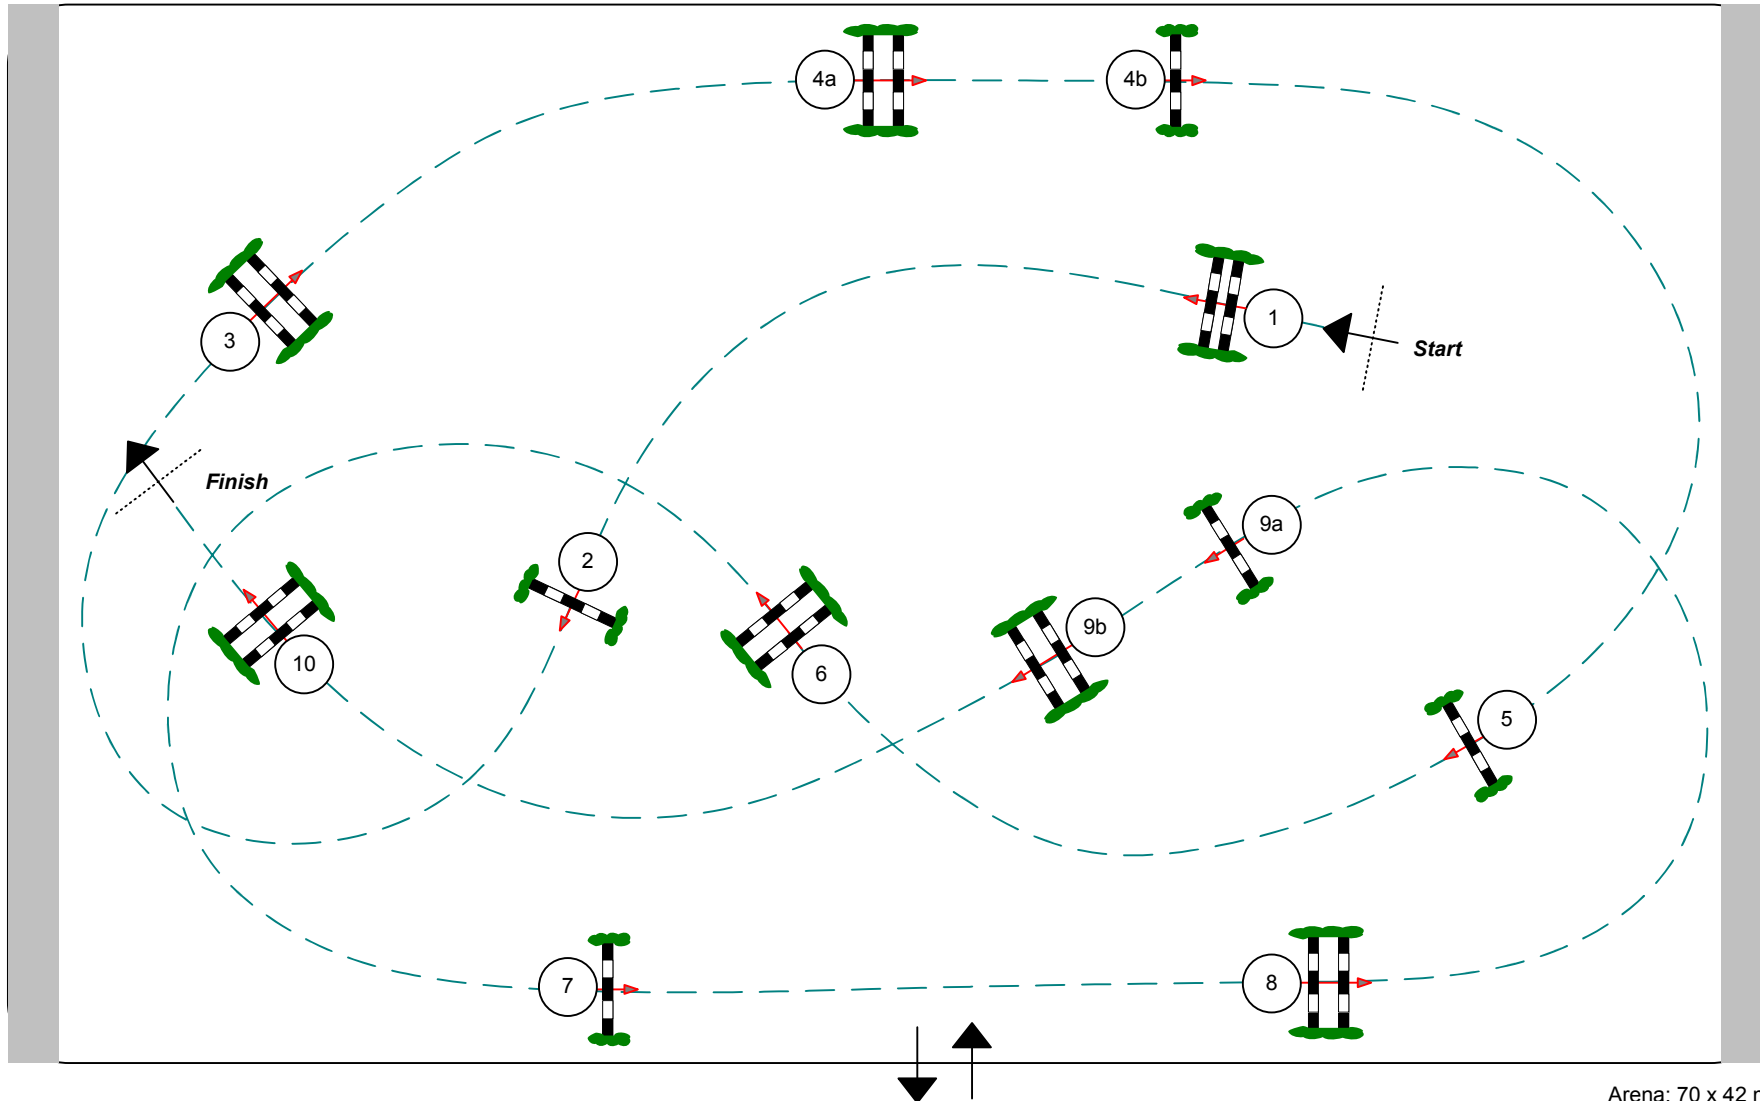

Time allowed: 0 sec

Height: 1,30 m

Time limit: 132 sec

Closed combination:

Time limit: 0 sec

Course Designer: Rolf Lüdi SUI  
Assistant: Gérard Lachat SUI

Arena: 70 x 42 m