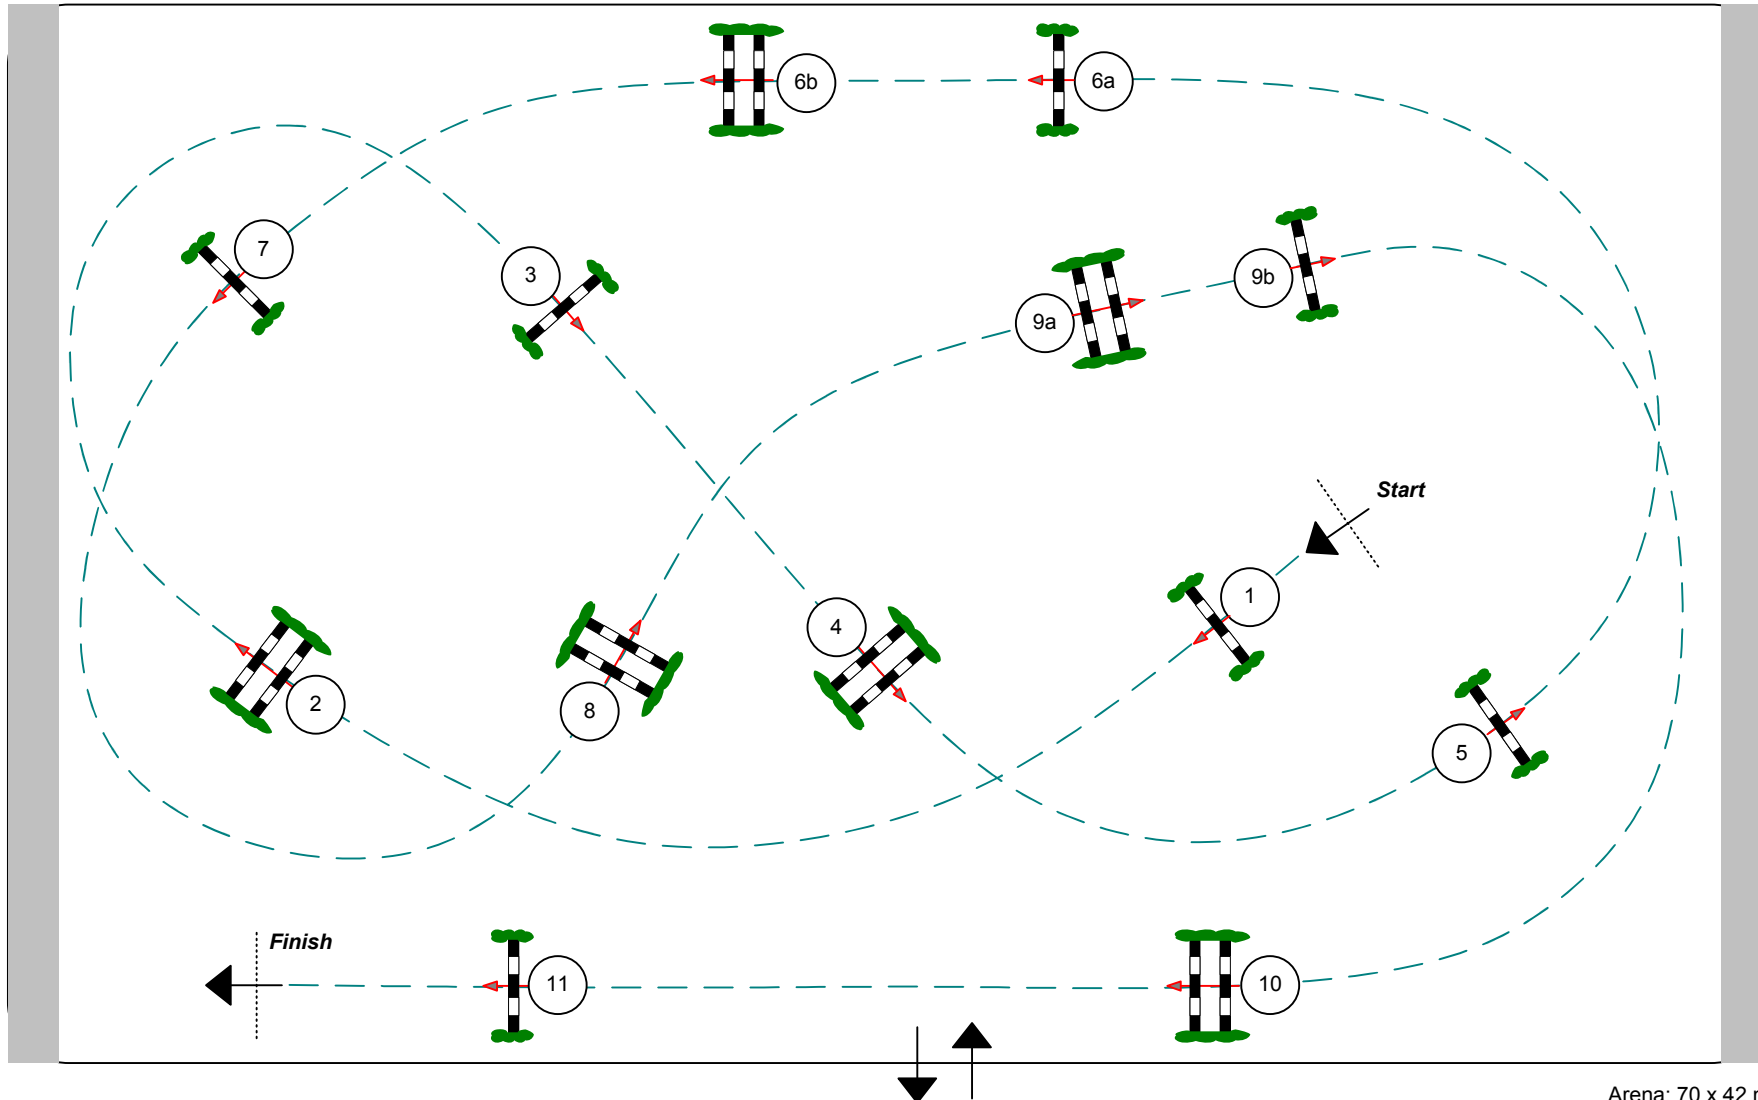

Time allowed: 64 sec

Penalty sec:

Time allowed: 0 sec

Height: 1.45 m

Time limit: 128 sec

Closed combination:

Time limit: 0 sec

Course Designer: Rolf Lüdi SUI
Assistant: Gérard Lachat SUI

Arena: 70 x 42 m