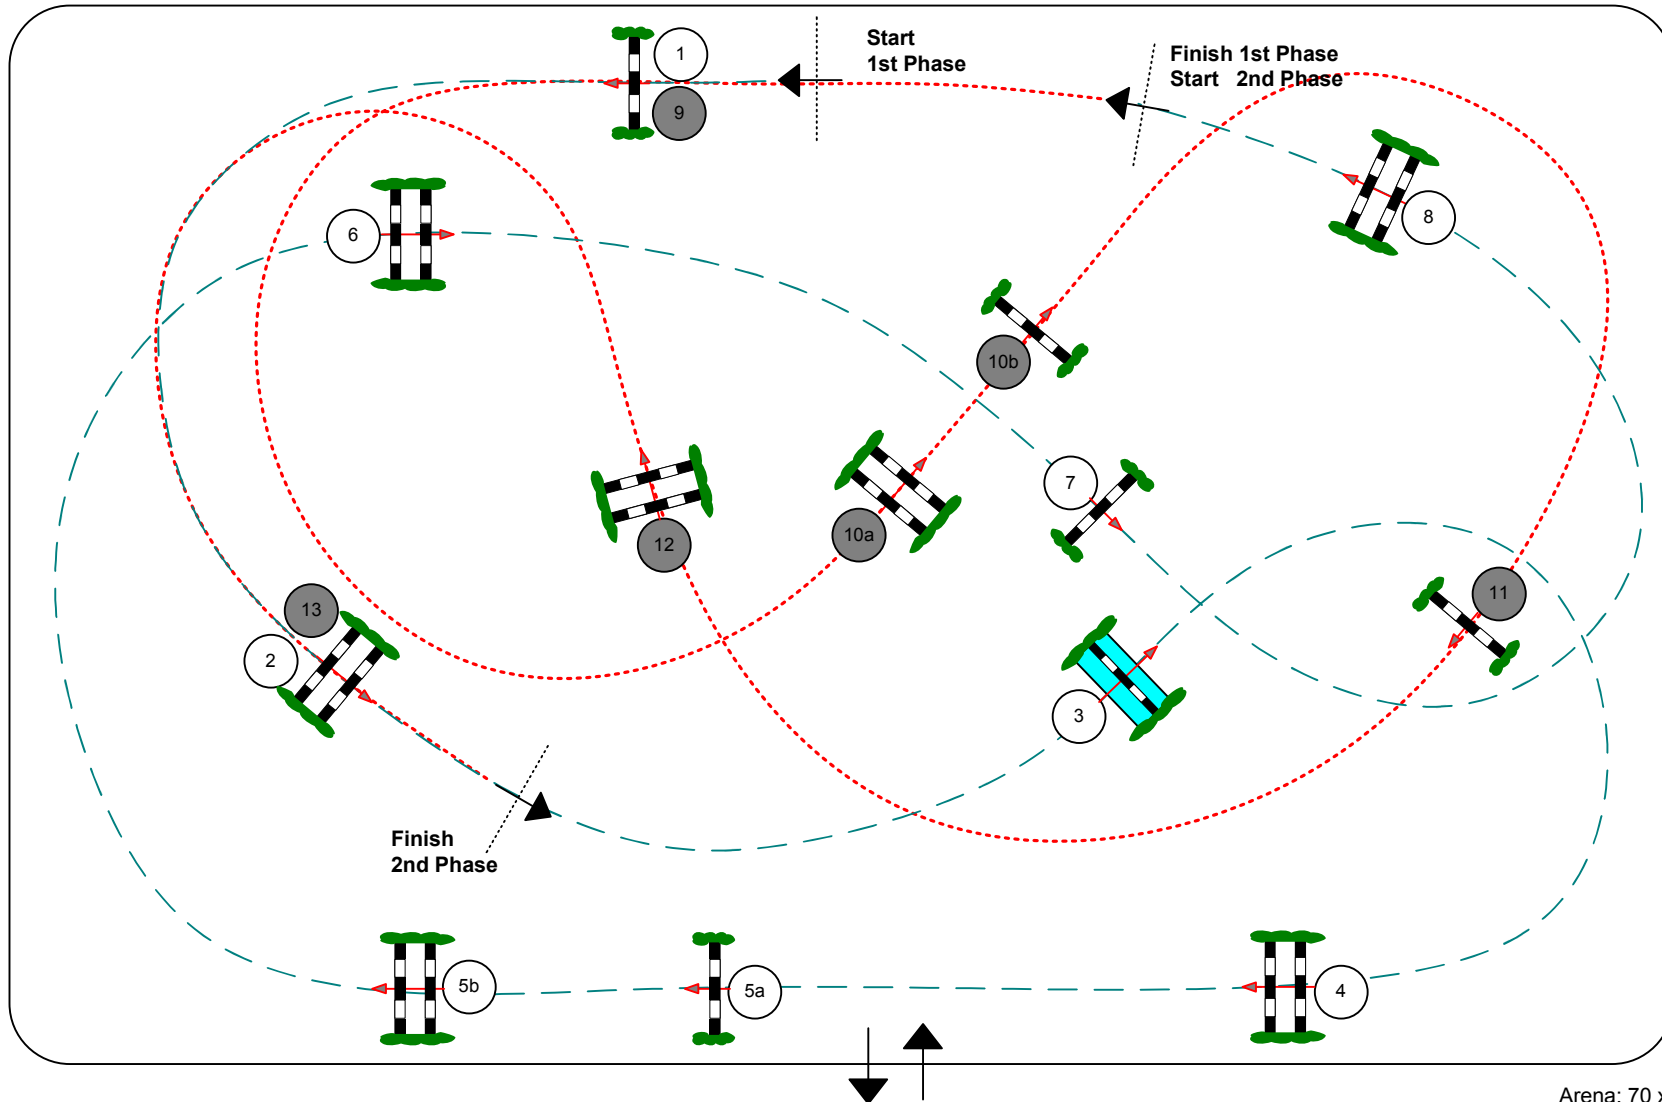

Class No.: 13

International Amateur A Competition

Competition against the clock

14. Januar 2011

Start: 9:15

Table: A
National RG:
FEI RG / Art. 274-5.3
Height: 1,30 m

Speed: 350 m/min
Length: 290 m
Time allowed: 50 sec
Time limit: 100 sec

Obstacles: 8
Efforts: 9
Penalty sec:
Closed combination:

Jump-off: **9-10ab-11-12-13**
Length: 230 m
Time allowed: 40 sec
Time limit: 80 sec

Course Designer: Rolf Lüdi SUI
Assistant: Gérard Lachat SUI

Arena: 70 x 42 m