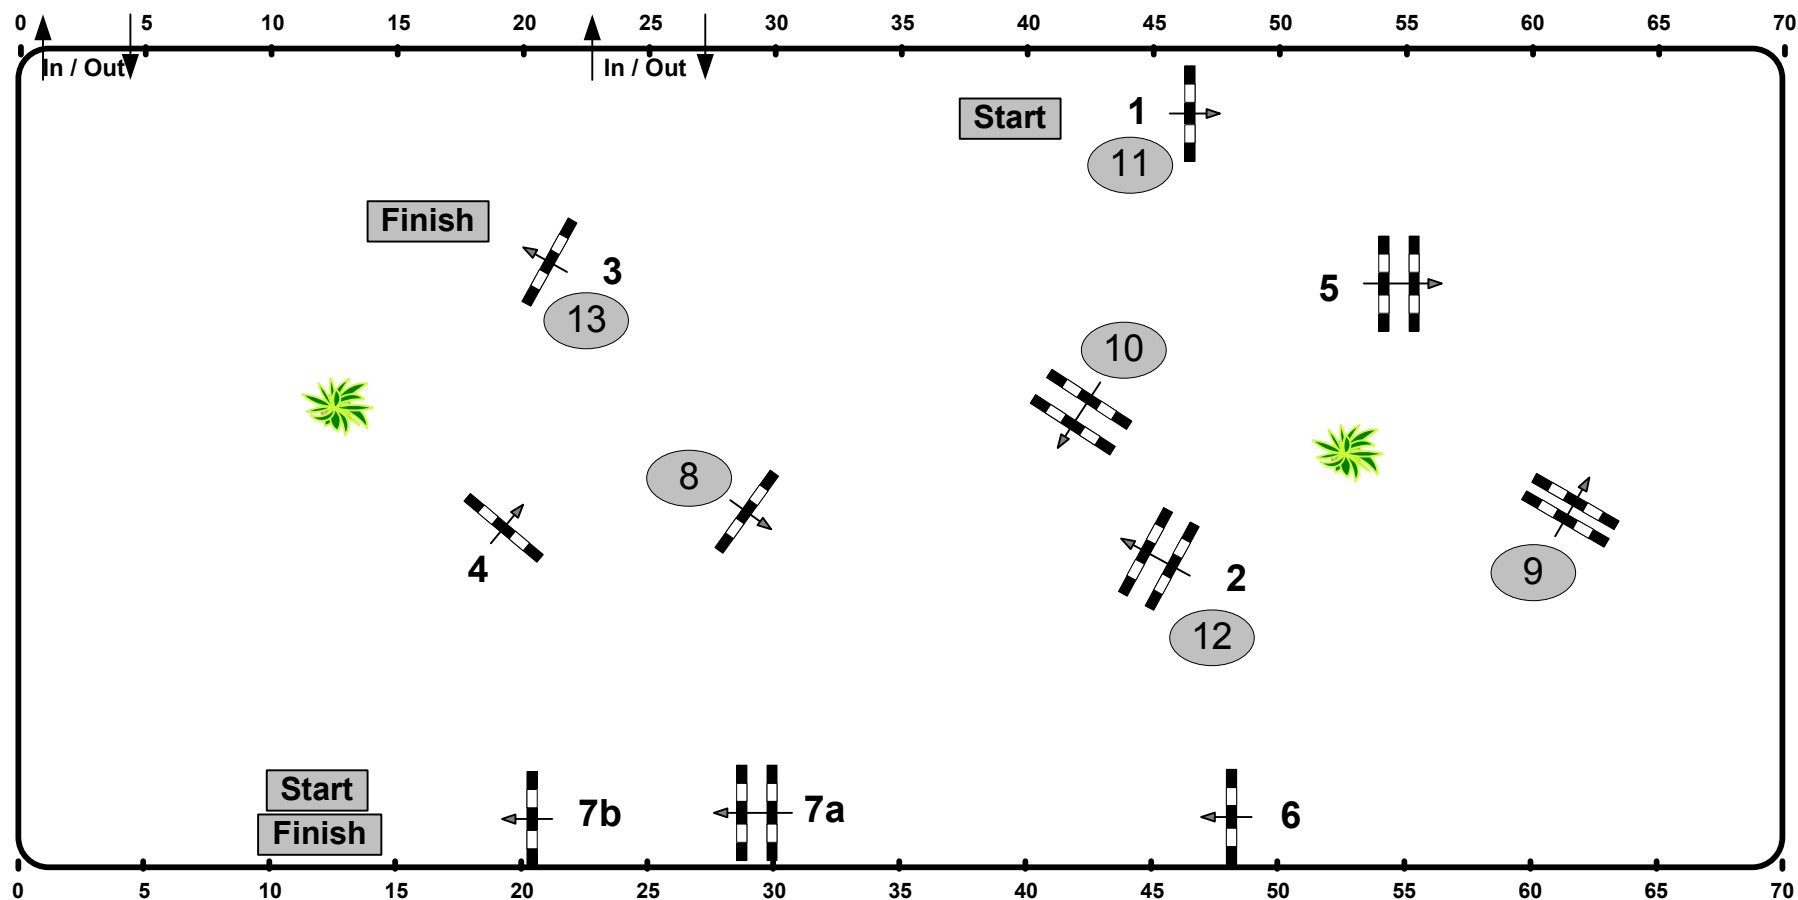

16/17/18

CSI** Neustadt-Dosse 2011

Class No.:

Amateurs

Competition against the clock

Freitag, 21. Januar 2011

Table: A

Speed: 350 m/min

Obstacles: 7

2nd Phase: 8-13

2nd Jump-off:

National RG:

Length: 270 m

Efforts: 8

Length: 260 m

Length: 0 m

FEI RG / Art. 274.5.2

Time allowed: 47 sec

Penalty sec:

Time allowed: 45 sec

Time allowed: 0 sec

Height: 1,15/1,25/1,40 m

Time limit: 94 sec

Closed combination:

Time limit: 90 sec

Time limit: 0 sec

M 1 : 300

JURY

Wolfgang Meyer (GER)
Christian Wiegand (GER)