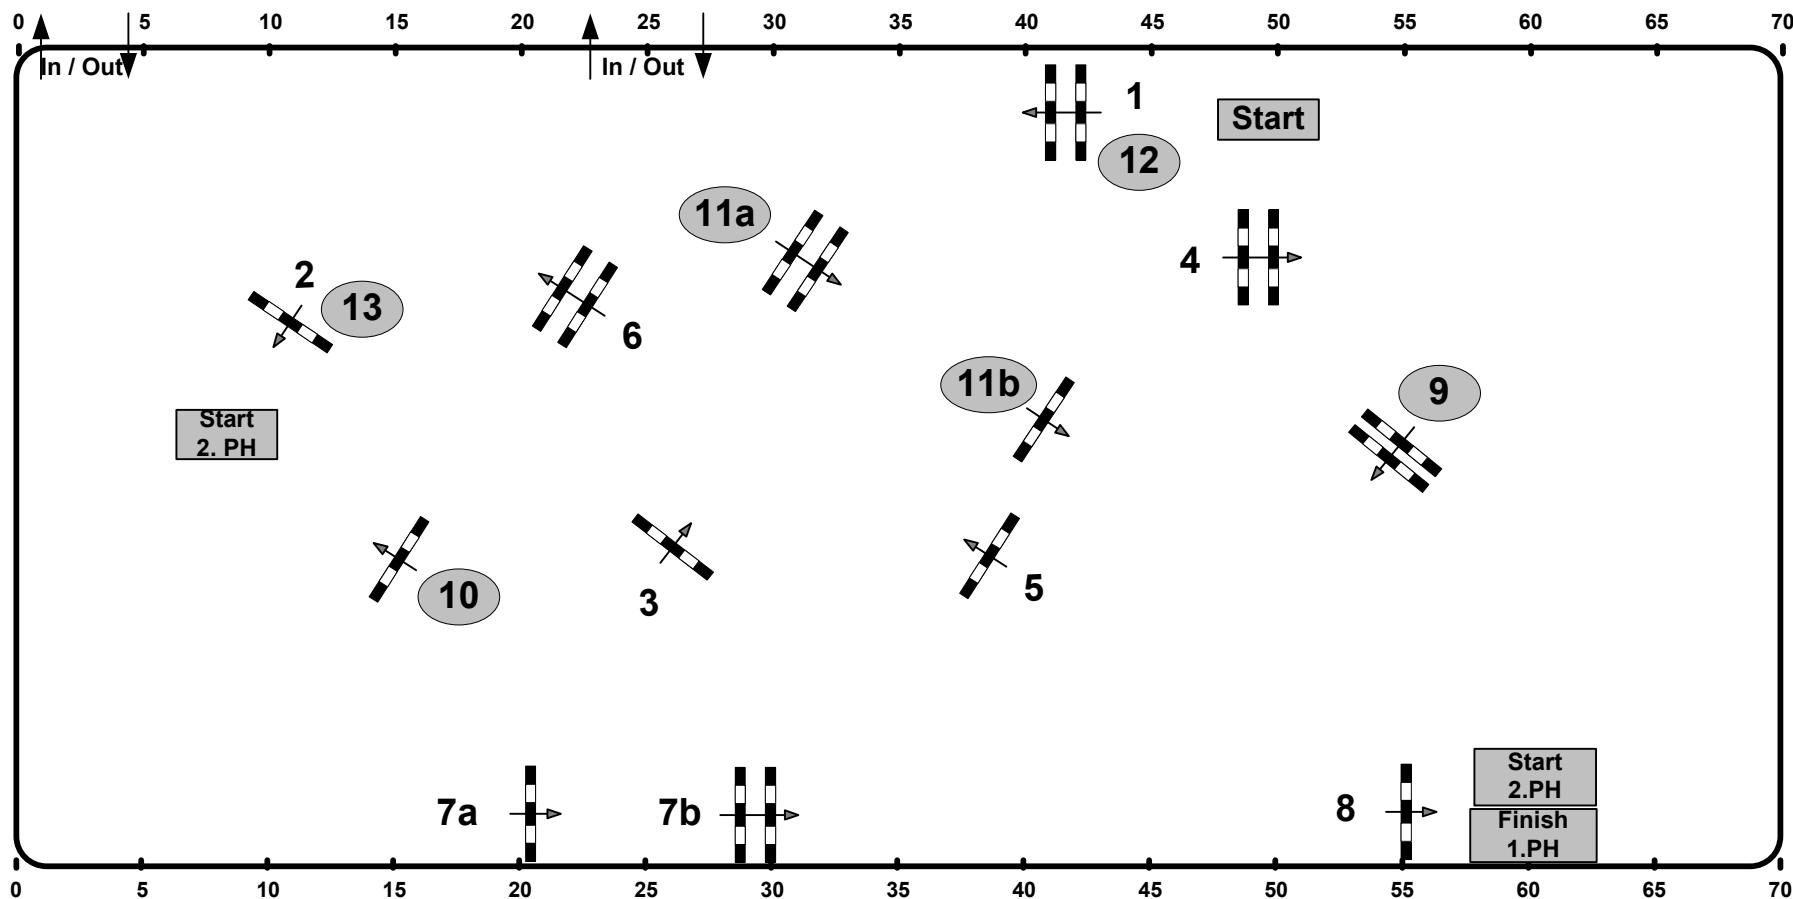

# CSI\*\* Neustadt-Dosse 2011

Class No.: Amateurs

Competition in two Phases

Samstag, 22. Januar 2011

Table: A  
 National RG:  
 FEI RG / Art. 274.5.2  
 Height: 1,15/1,25/1,40 m

Speed: 350 m/min  
 Length: 270 m  
 Time allowed: 47 sec  
 Time limit: 94 sec

Obstacles: 8  
 Efforts: 9  
 Penalty sec:  
 Closed combination:

2nd Phase: 9-13  
 Length: 250 m  
 Time allowed: 43 sec  
 Time limit: 86 sec

2nd Jump-off:  
 Length: 0 m  
 Time allowed: 0 sec  
 Time limit: 0 sec