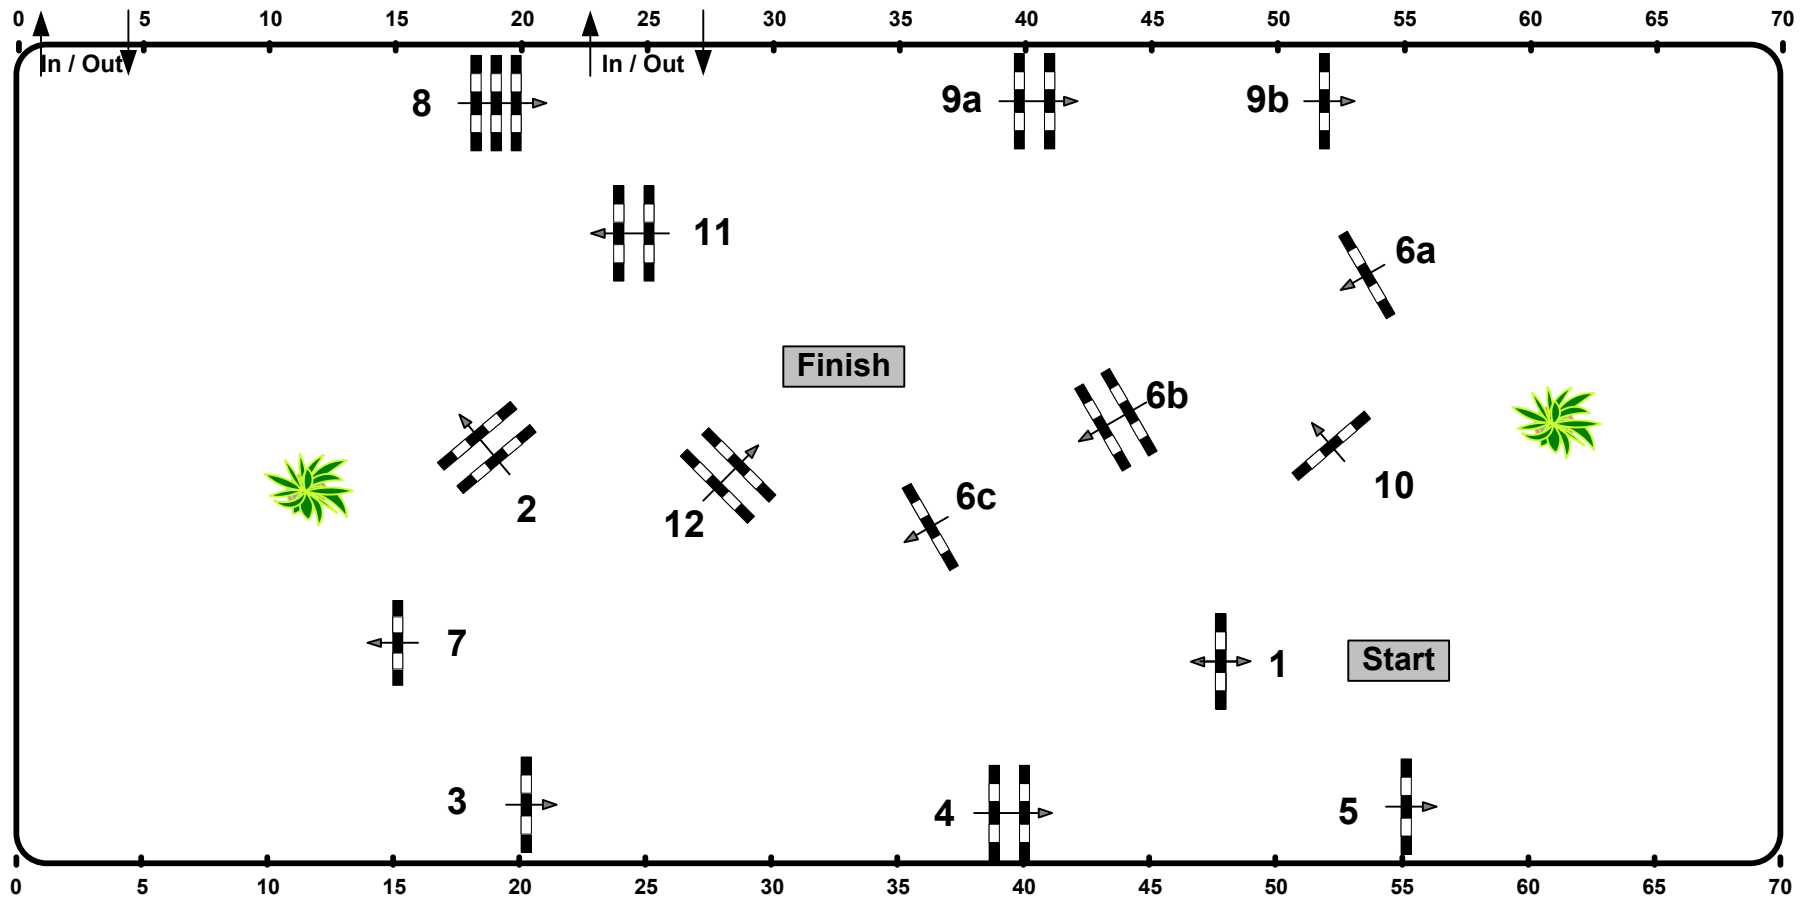

CSI** Neustadt-Dosse 2011

Class No.: **XX** Big Tour

Competition with one jump-off

Donnerstag, 20. Januar 2011

Table: A	Speed: 350 m/min	Obstacles: 12	Winning Round: 3-5-6b-6c-9a-10-11-14	2nd Jump-off:
National RG:	Length: 390 m	Efforts: 15	Length: 290 m	Length: 0 m
FEI RG / Art. 273.2.2.3.3	Time allowed: 67 sec	Penalty sec:	Time allowed: 50 sec	Time allowed: 0 sec
Height: 1,45 m	Time limit: 134 sec	Closed combination:	Time limit: 100 sec	Time limit: 0 sec