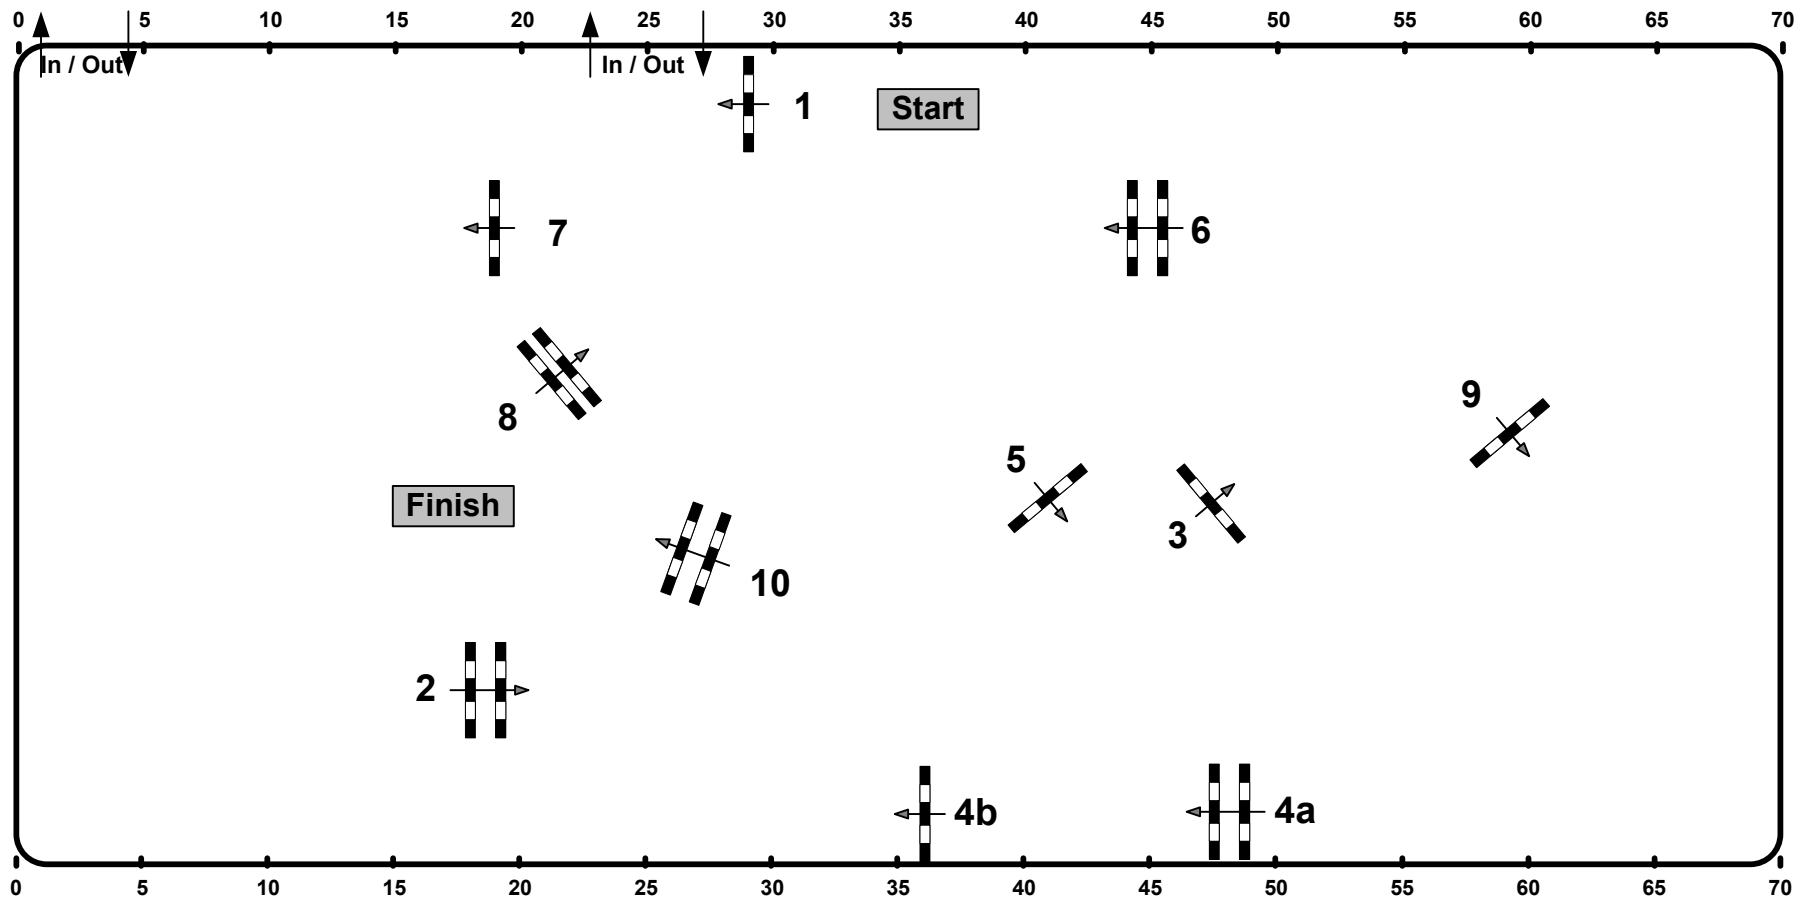

# CSI\*\* Neustadt-Dosse 2011

Class No.: **5**

Speed and Handiness

Samstag, 15. Januar 2011

|                       |                     |                     |                     |                     |
|-----------------------|---------------------|---------------------|---------------------|---------------------|
| Table: C              | Speed: 350 m/min    | Obstacles: 10       | 1st Jump-off:       | 2nd Jump-off:       |
| National RG:          | Length: 360 m       | Efforts: 11         | Length: 0 m         | Length: 0 m         |
| FEI RG / Art. 239/263 | Time allowed: sec   | Penalty sec: 4      | Time allowed: 0 sec | Time allowed: 0 sec |
| Height: 1,40 m        | Time limit: 120 sec | Closed combination: | Time limit: 0 sec   | Time limit: 0 sec   |