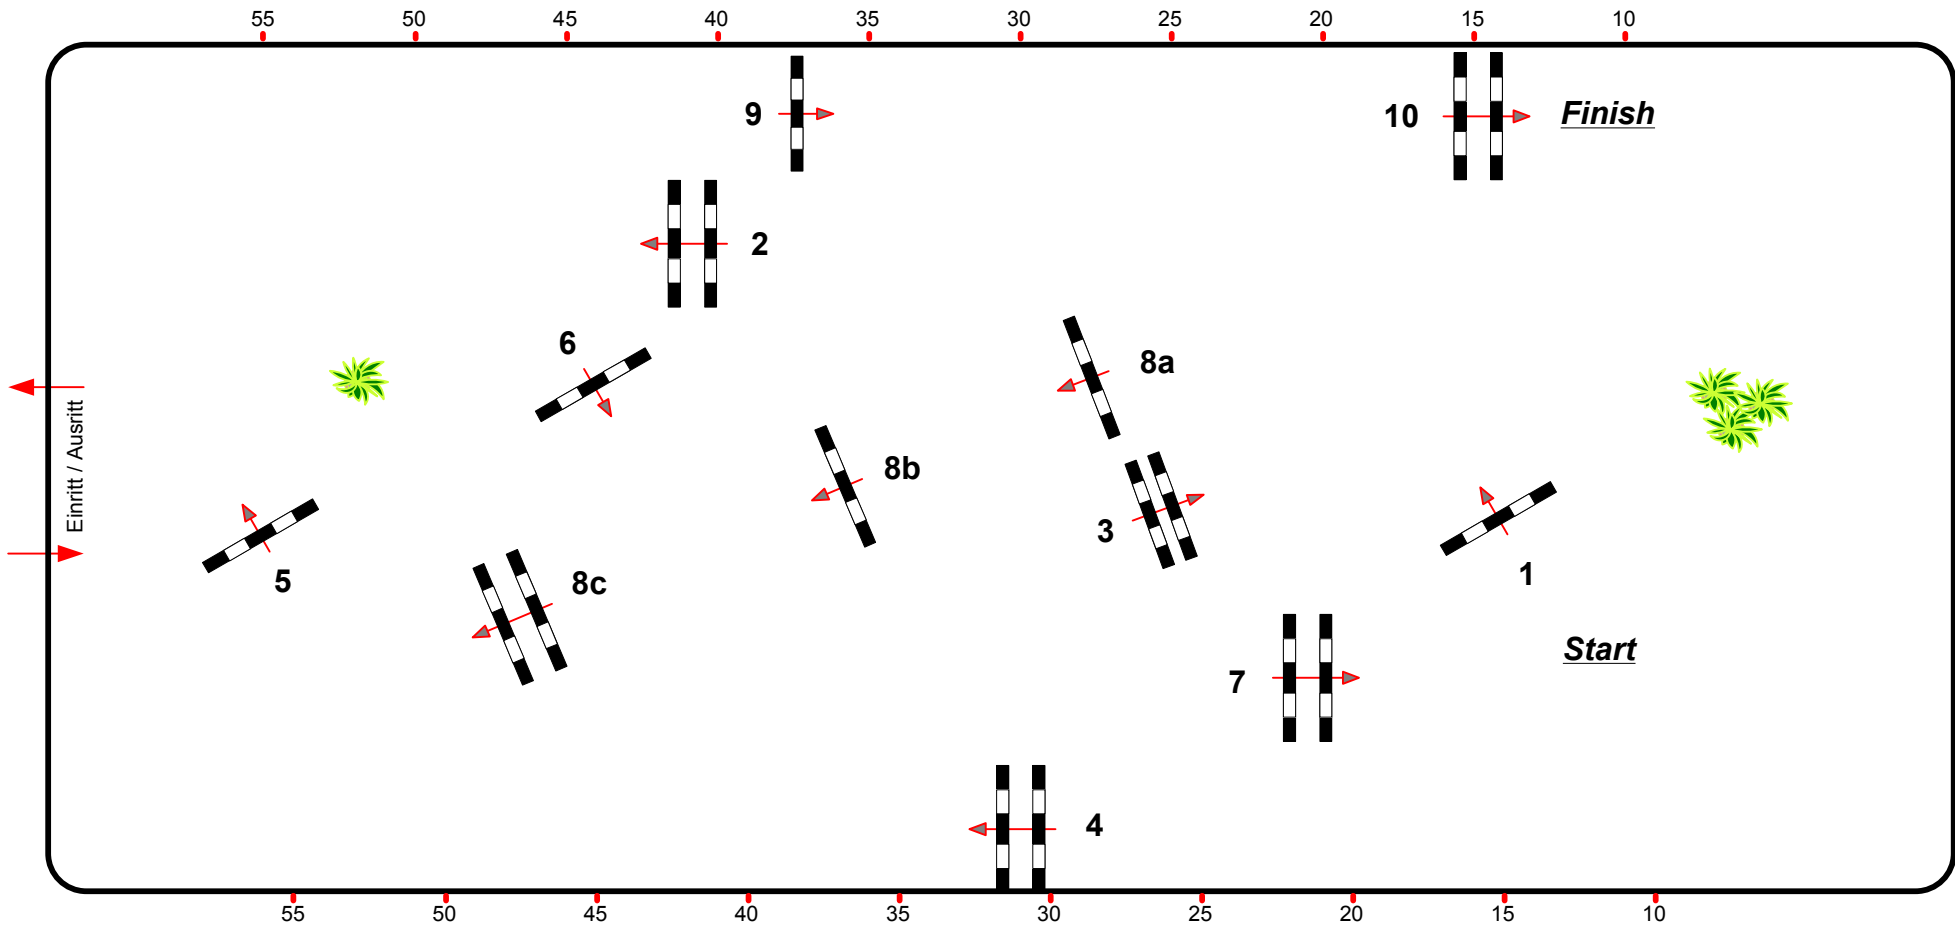

# CSI-W Leipzig 2011

Class No.: 11

Youngster

Competition against the clock

Donnerstag, 28. April 2011

Table: A  
National RG:  
FEI RG / Art. 238.2.1  
Height: 1,40 m

Speed: 350 m/min  
Length: 360 m  
Time allowed: 62 sec  
Time limit: 124 sec

Obstacles: 10  
Efforts: 12  
Penalty sec:  
Closed combination:

1st Jump-off:  
Length: 0 m  
Time allowed: 0 sec  
Time limit: 0 sec

2nd Jump-off:  
Length: 0 m  
Time allowed: 0 sec  
Time limit: 0 sec