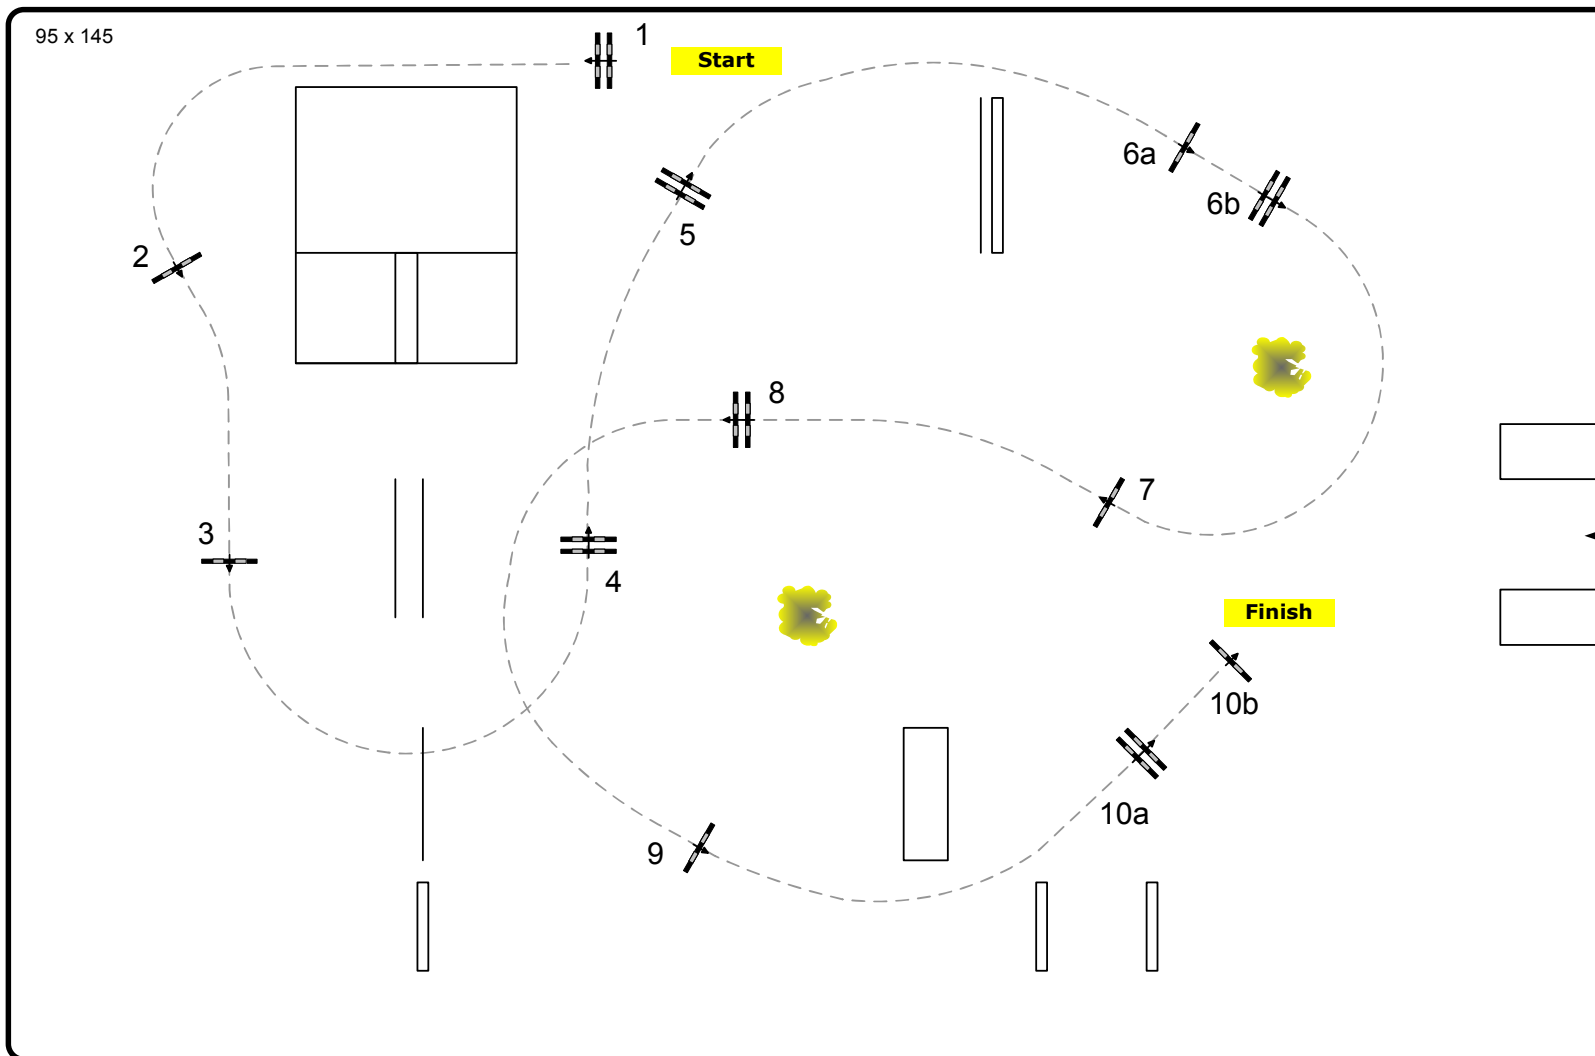

German Jumping Derby Hamburg 2011

CSI 5* / CSI 4* / CSI Amateurs

Class: 1 Opening Competition

Competition against the clock

Table:	A
FEI RG / Art.:	238.2.1
Height in cm:	140
Speed in mtr/min:	350
Length in mtr.:	440
TA in sec:	76
TL in sec:	152
Obstacles:	10
Efforts:	12