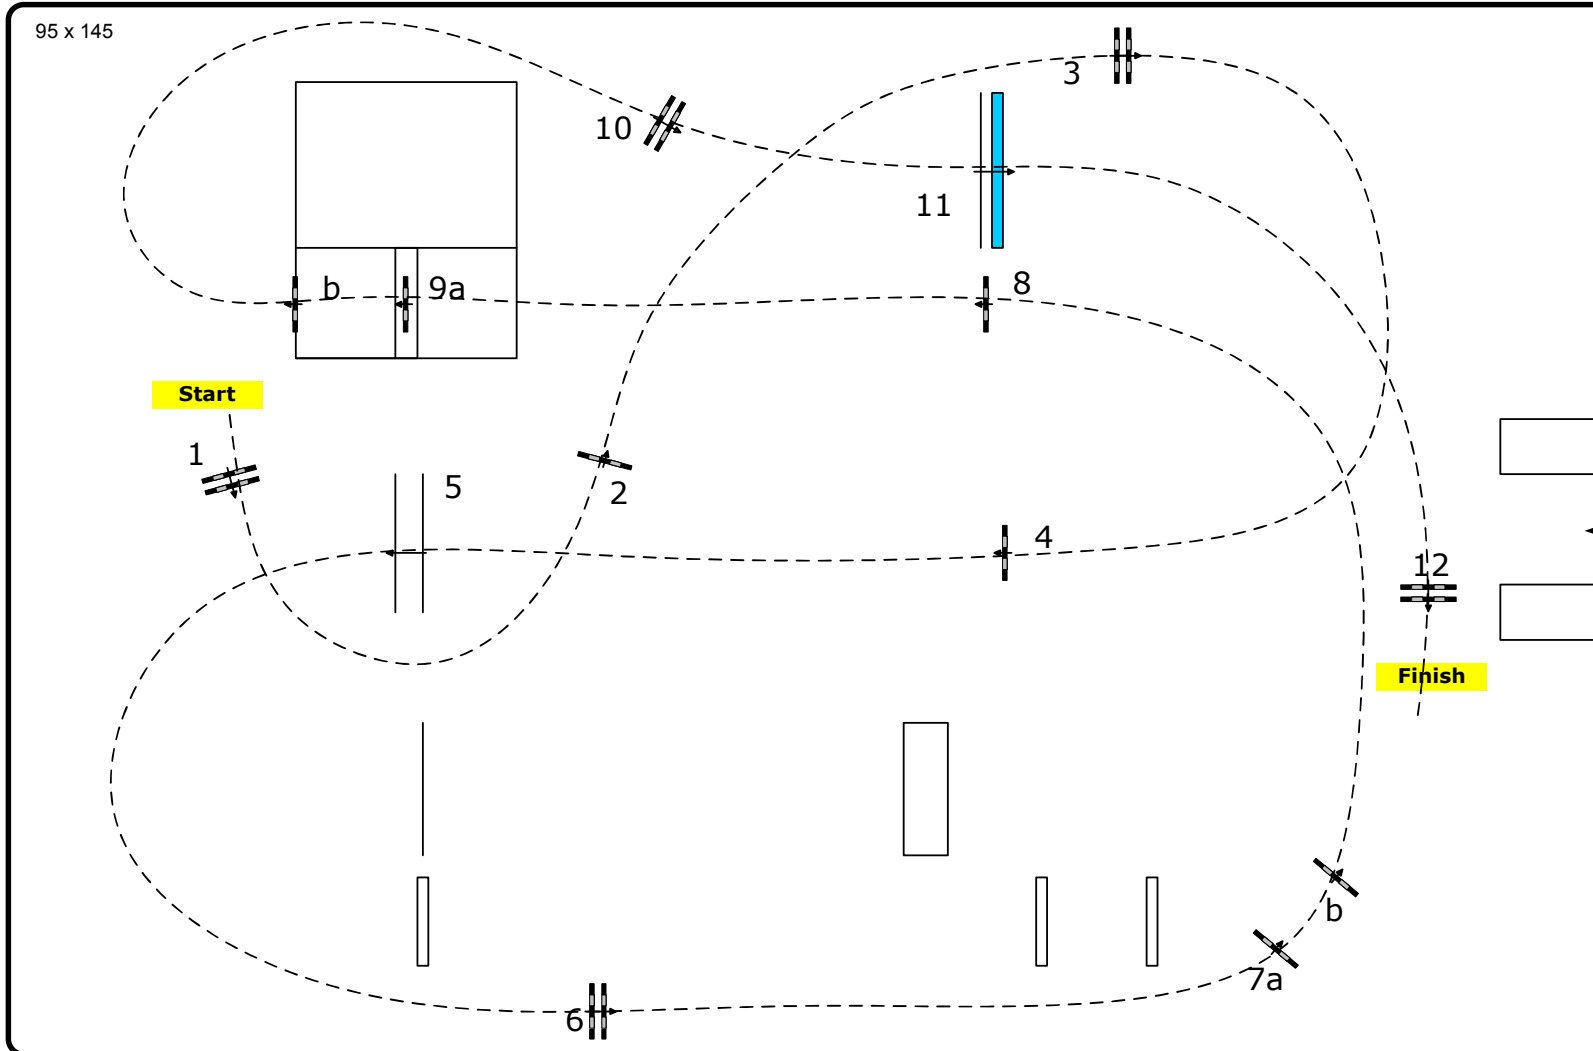

German Jumping Derby Hamburg 2011

CSI 5* / CSI 4* / CSI Amateurs

Class: 2 1st Qualification Derby Competition against the clock

Table:	A
FEI RG / Art.:	238.2.1
Height in cm:	145
Speed in mtr/min:	350
Length in mtr.:	740
TA in sec:	127
TL in sec:	254
Obstacles:	12
Efforts:	14
Closed Obstacle:	9ab,
Penalty sec:	0

Jump-Off:

0

Length in mtr.:	0
TA in sec:	0
TL in sec:	0