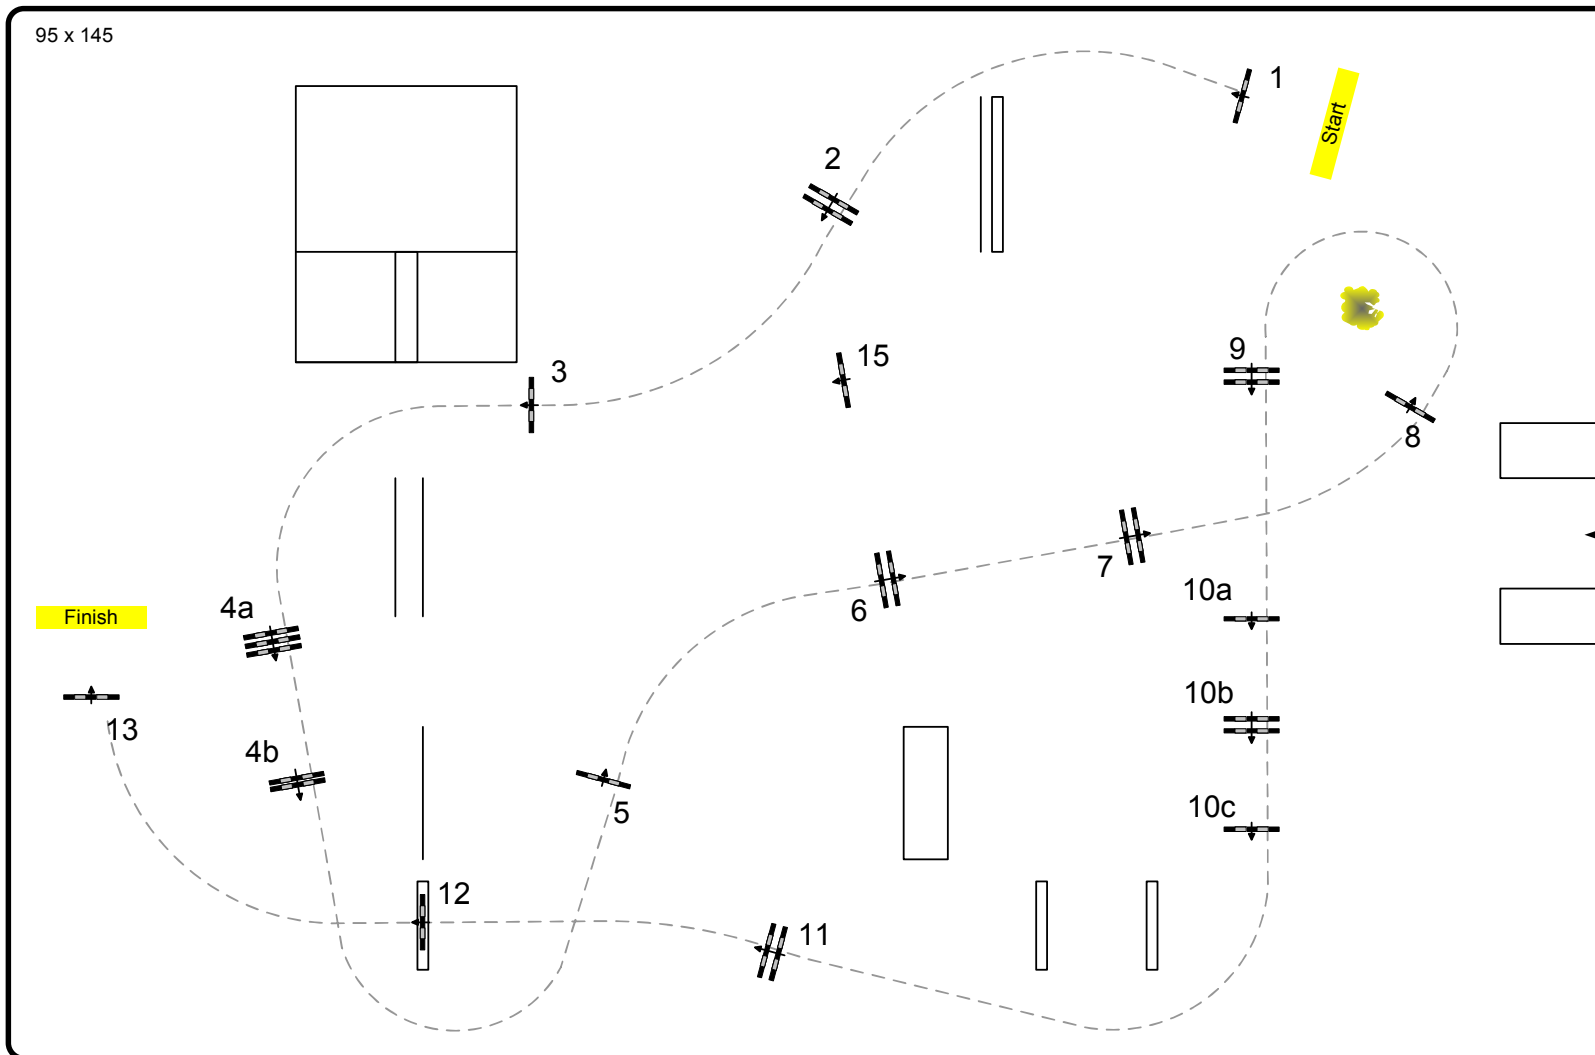

German Jumping Derby Hamburg 2011

CSI 5* / CSI 4* / CSI Amateurs

Class: 3 Mercedes Championat of Hamburg

Competition with Jump-Off

Table:	A
FEI RG / Art.:	238.2.2
Height in cm:	155
Speed in mtr/min:	400
Length in mtr.:	490
TA in sec:	74
TL in sec:	148
Obstacles:	13
Efforts:	16
Closed Obstacle:	0
Penalty sec:	0

Jump-Off:

8-9-10c-11-6-15-4ab-13

Length in mtr.:	370
TA in sec:	56
TL in sec:	112