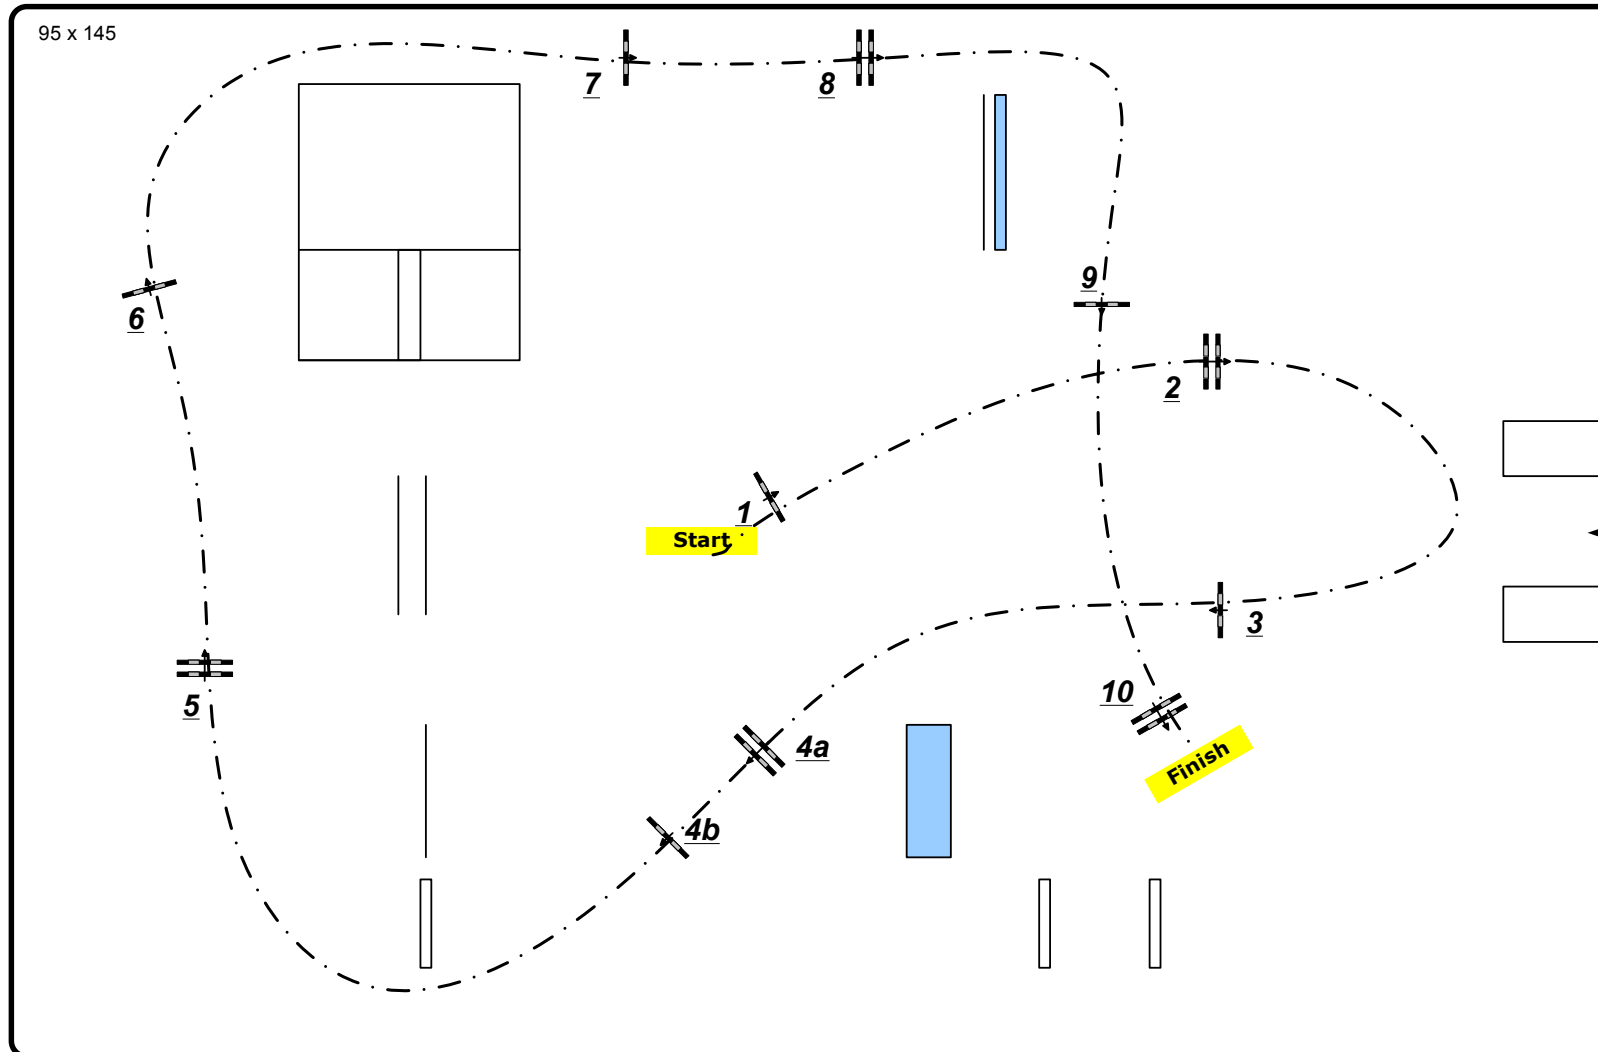

German Jumping Derby Hamburg 2011

CSI 5* / CSI 4* / CSI Amateurs

Class: 13/19 SML Tour

Competition against the clock

Table:	A
FEI RG / Art.:	238.2.1
Height in cm:	115/140
Speed in mtr/min:	350
Length in mtr.:	400
TA in sec:	69
TL in sec:	138
Obstacles:	10
Efforts:	11
Closed Obstacle:	0
Penalty sec:	0

Jump-Off:

0

Length in mtr.:	0
TA in sec:	0
TL in sec:	0