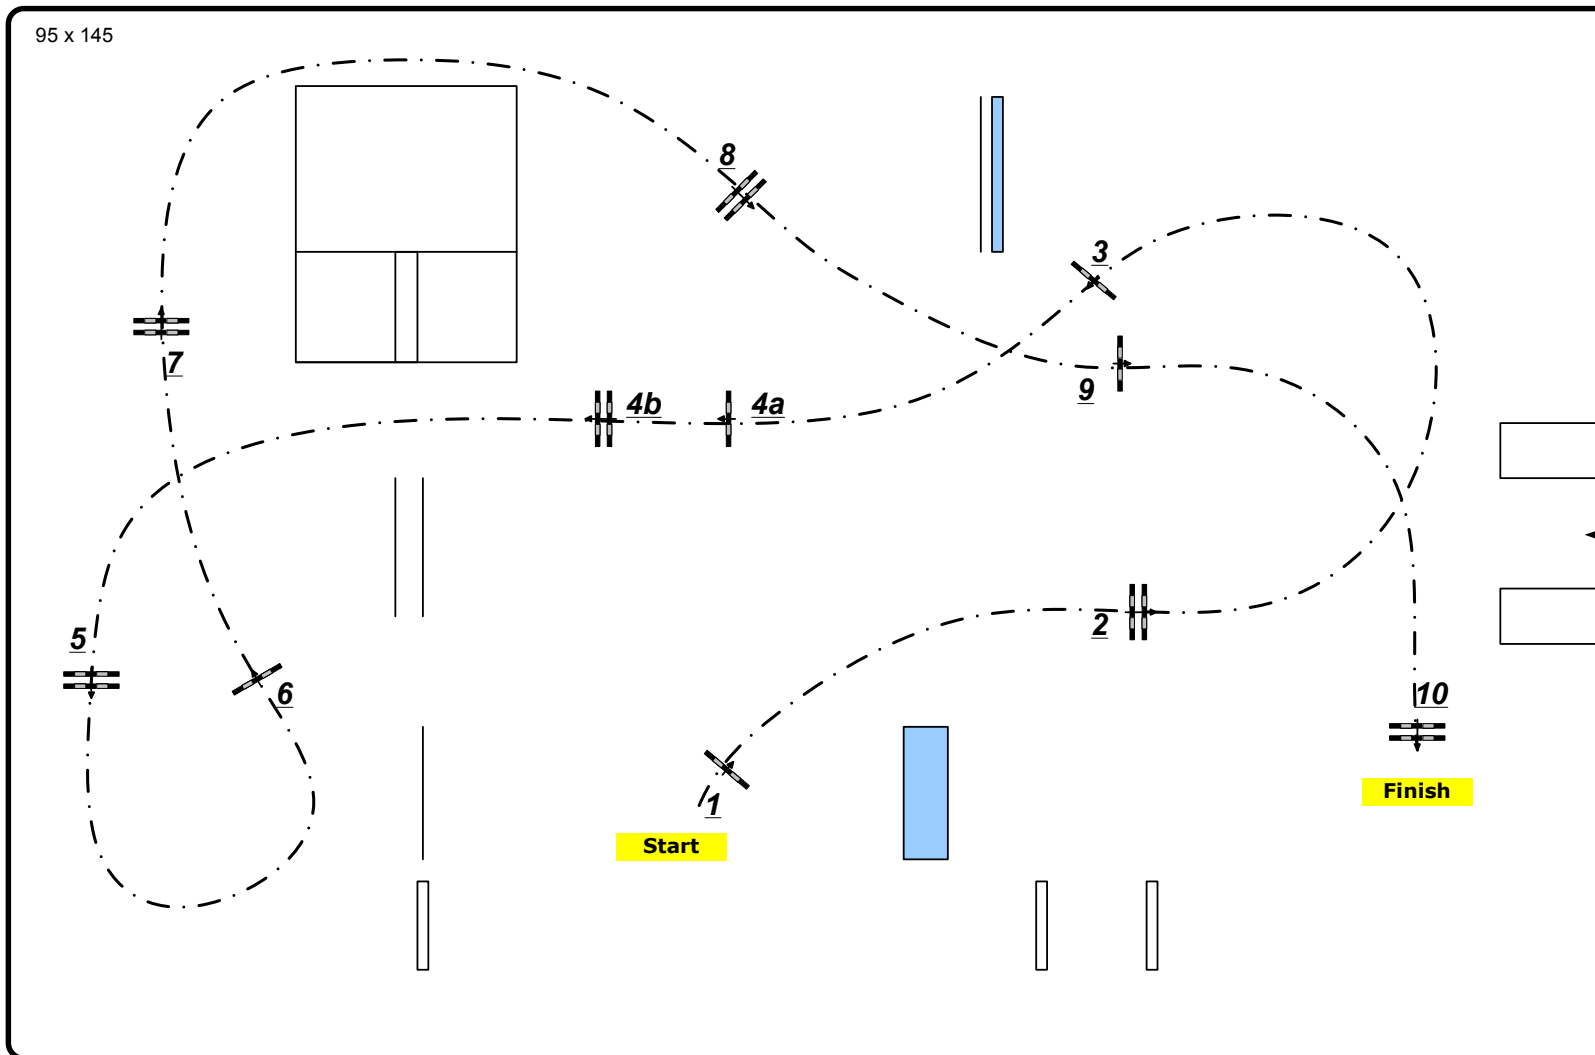

German Jumping Derby Hamburg 2011

CSI 5* / CSI 4* / CSI Amateurs

Class: 16 SML Tour

Competition against the clock

Table:	A
FEI RG / Art.:	238.2.1
Height in cm:	125
Speed in mtr/min:	350
Length in mtr.:	450
TA in sec:	78
TL in sec:	156
Obstacles:	10
Efforts:	11
Closed Obstacle:	0
Penalty sec:	0

Jump-Off:

0

Length in mtr.:	0
TA in sec:	0
TL in sec:	0