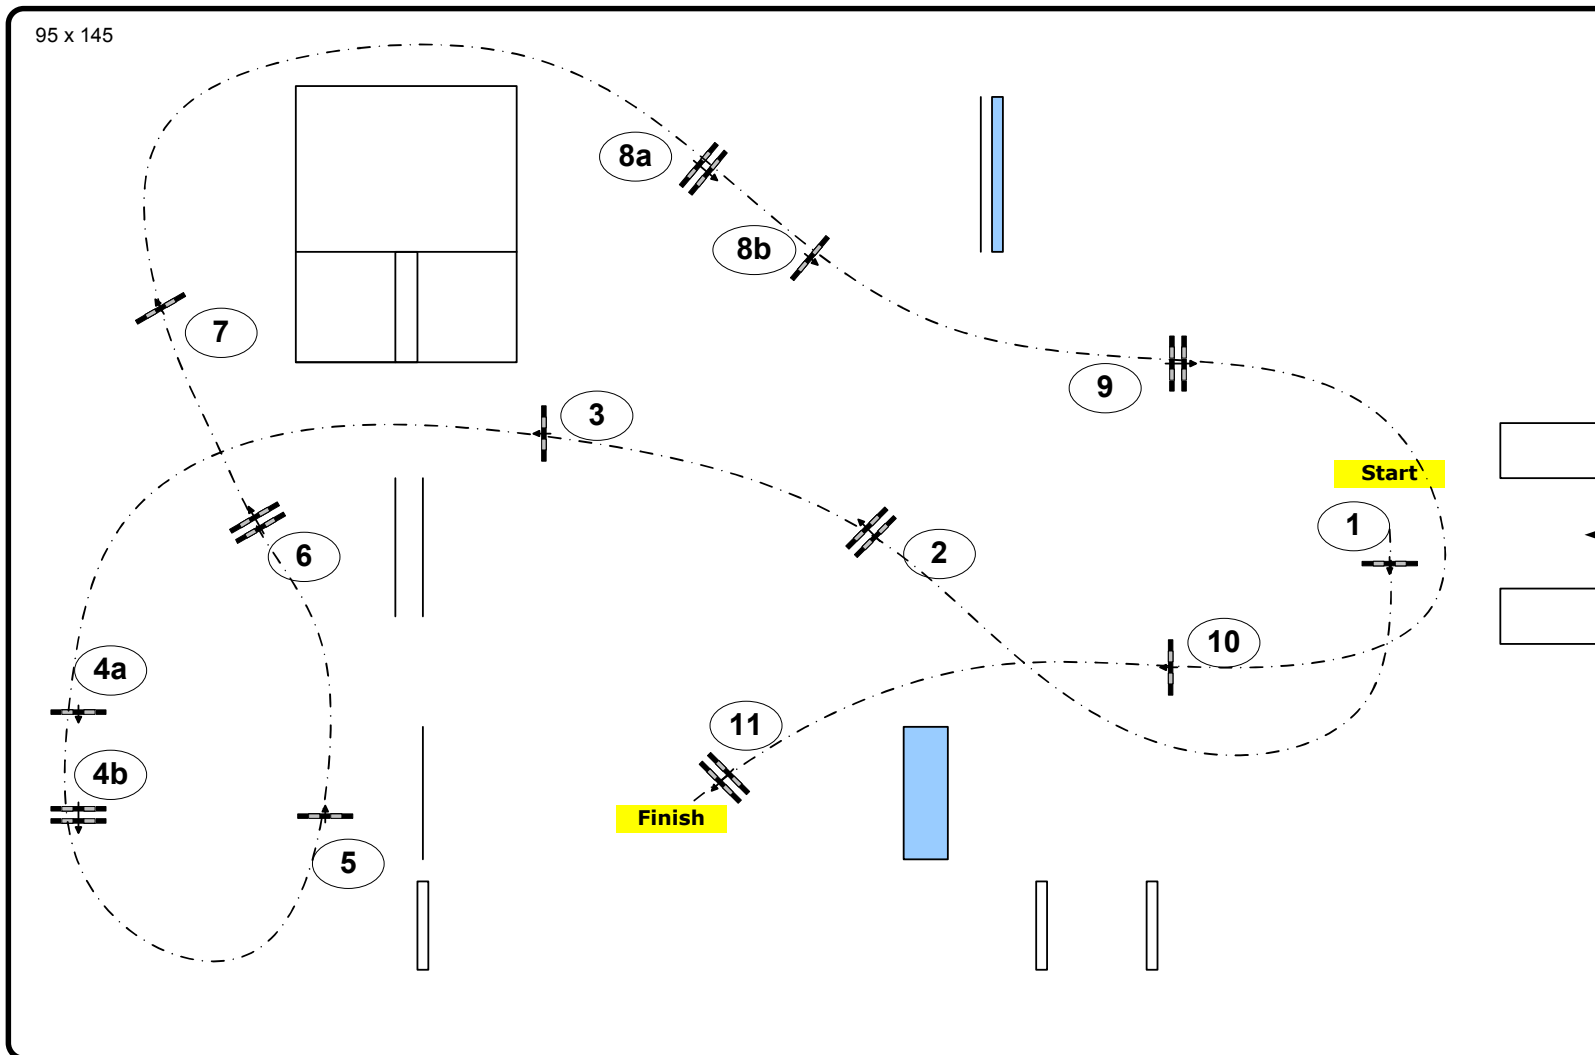

German Jumping Derby Hamburg 2011

CSI 5* / CSI 4* / CSI Amateurs

Class: 9 Massimo Dutti Trophy

Competition against the clock

Table:	A
FEI RG / Art.:	238.2.1
Height in cm:	150
Speed in mtr/min:	350
Length in mtr.:	440
TA in sec:	76
TL in sec:	152
Obstacles:	11
Efforts:	13
Closed Obstacle:	0
Penalty sec:	0

Jump-Off:
0

Length in mtr.:	0
TA in sec:	0
TL in sec:	0