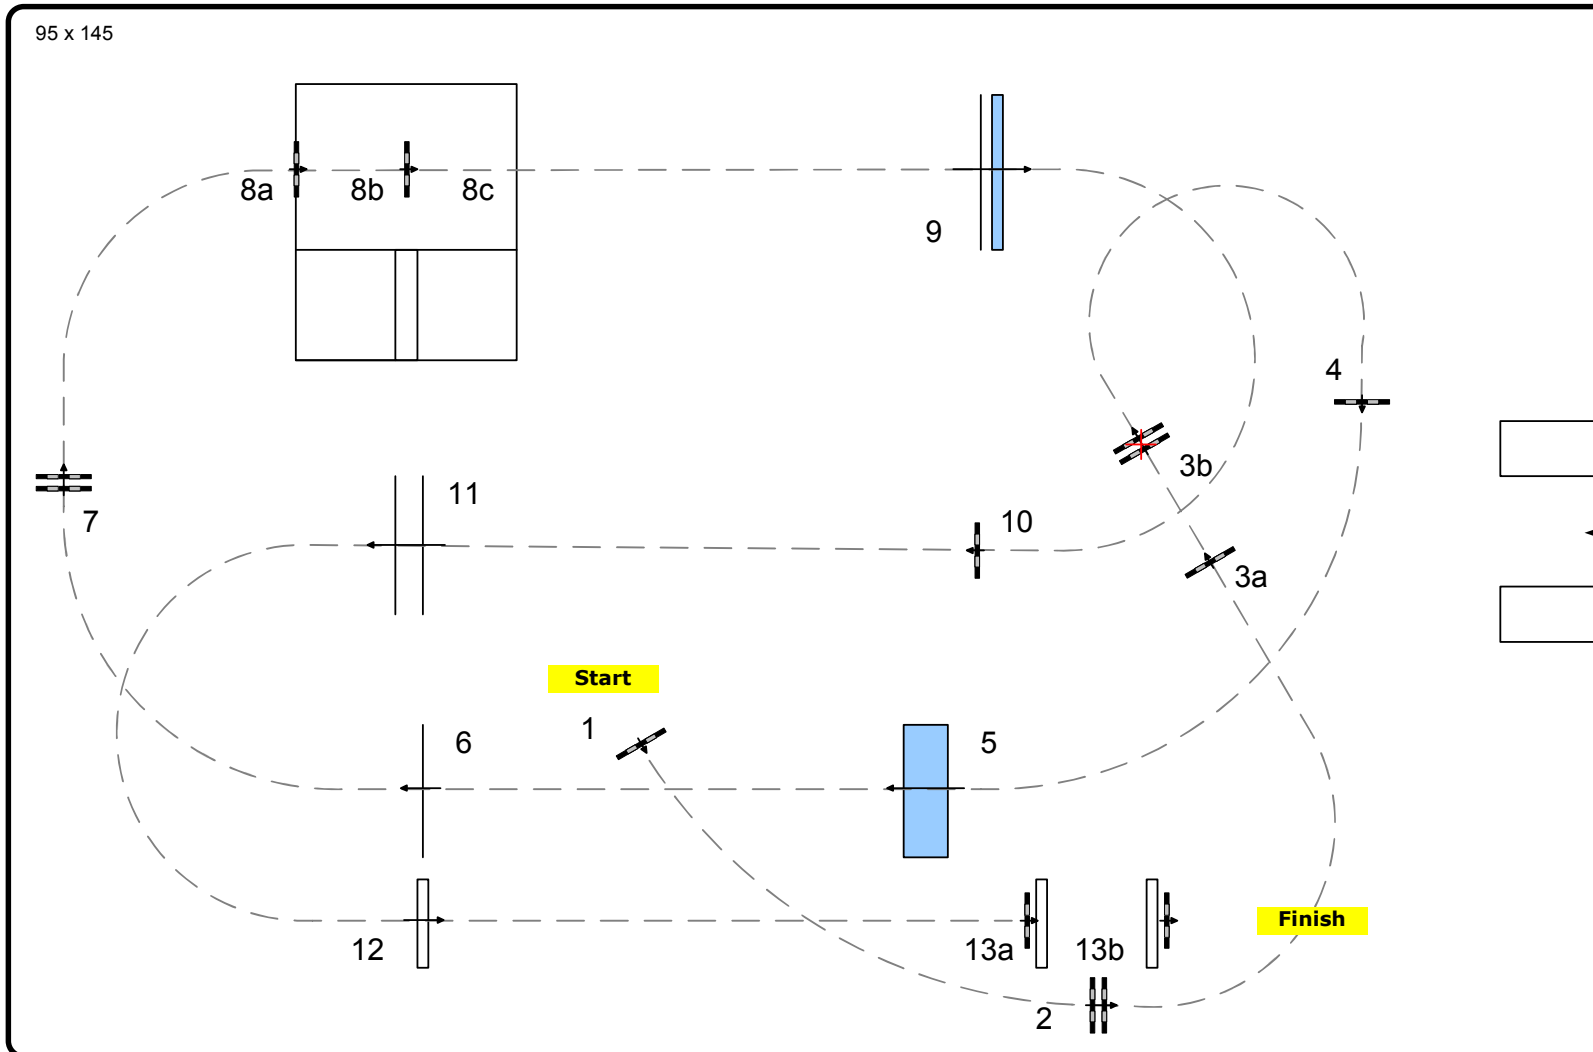

German Jumping Derby Hamburg 2011

CSI 5* / CSI 4* / CSI Amateurs

Class: 4 2nd Qualification Derby

Competition against the clock

Table:	A
FEI RG / Art.:	238.2.1
Height in cm:	150
Speed in mtr/min:	350
Length in mtr.:	720
TA in sec:	124
TL in sec:	248
Obstacles:	13
Efforts:	17
Closed Obstacle:	8abc
Penalty sec:	0

Jump-Off:

0

Length in mtr.:	0
TA in sec:	0
TL in sec:	0