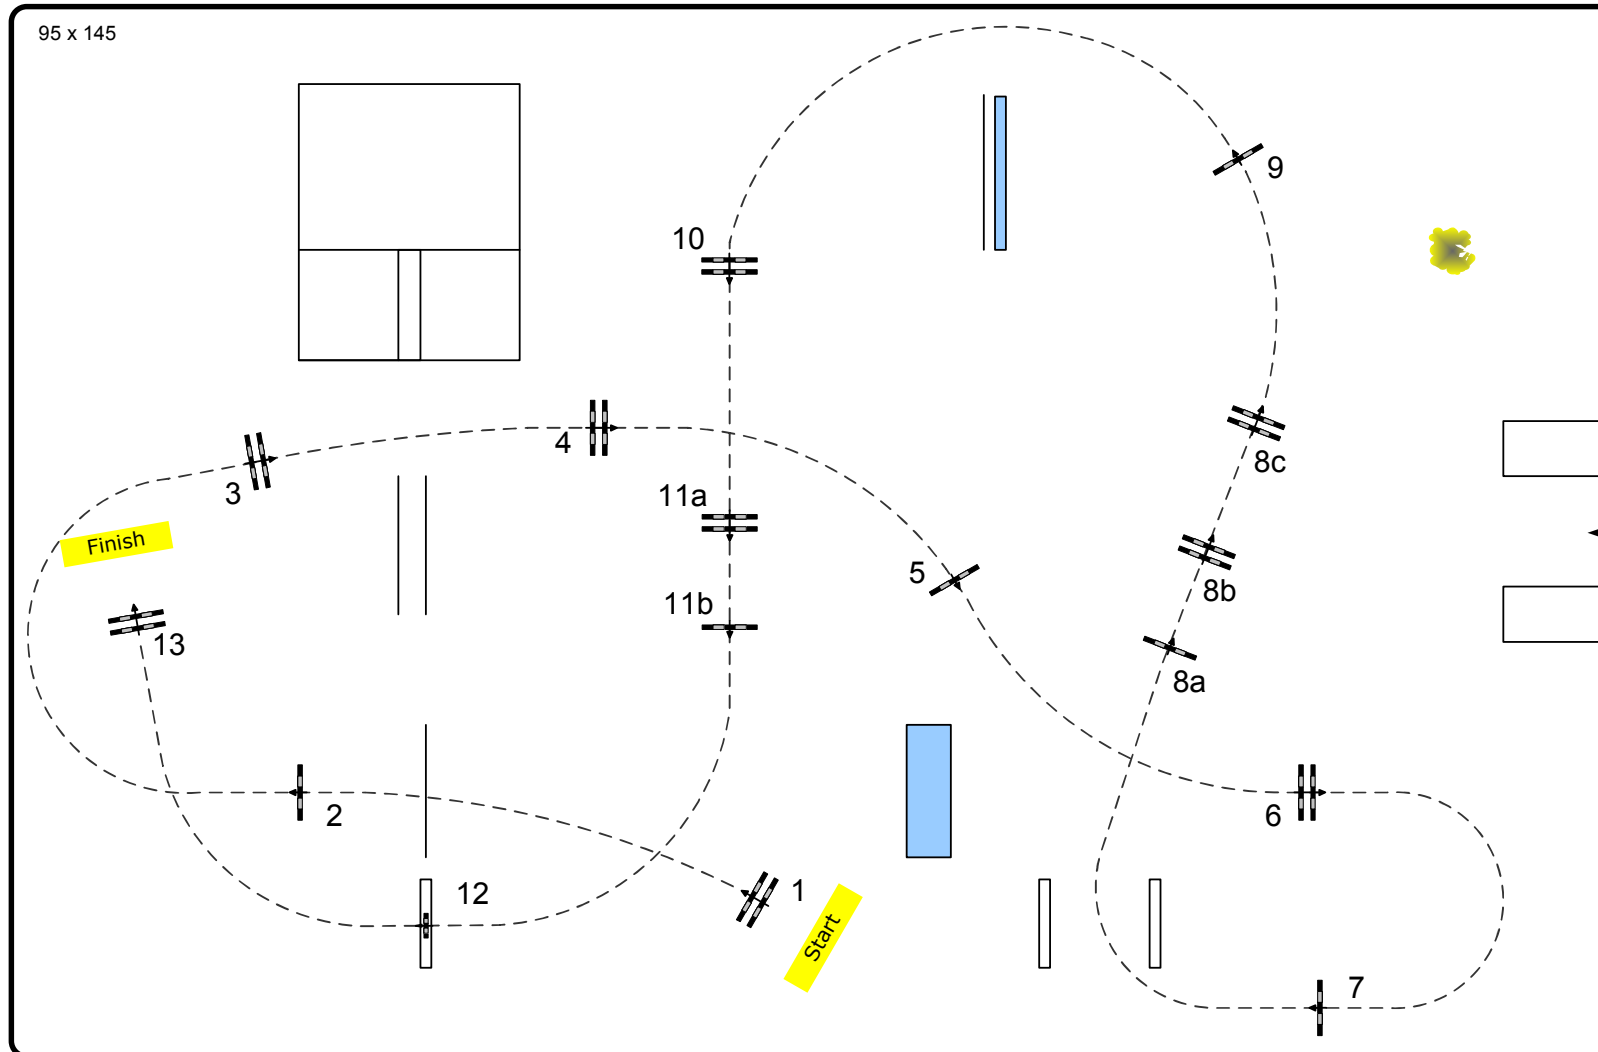

German Jumping Derby Hamburg 2011

CSI 5* / CSI 3* / CSI Amateurs

Class: 7 Global Champions Tour of Germany, Grand Prix of Hamburg

Competition over two rounds with jump-off

Table:	A
FEI RG / Art.:	273
Height in cm:	160
Speed in mtr/min:	400
Length in mtr.:	510
TA in sec:	77
TL in sec:	154
Obstacles:	13
Efforts:	16